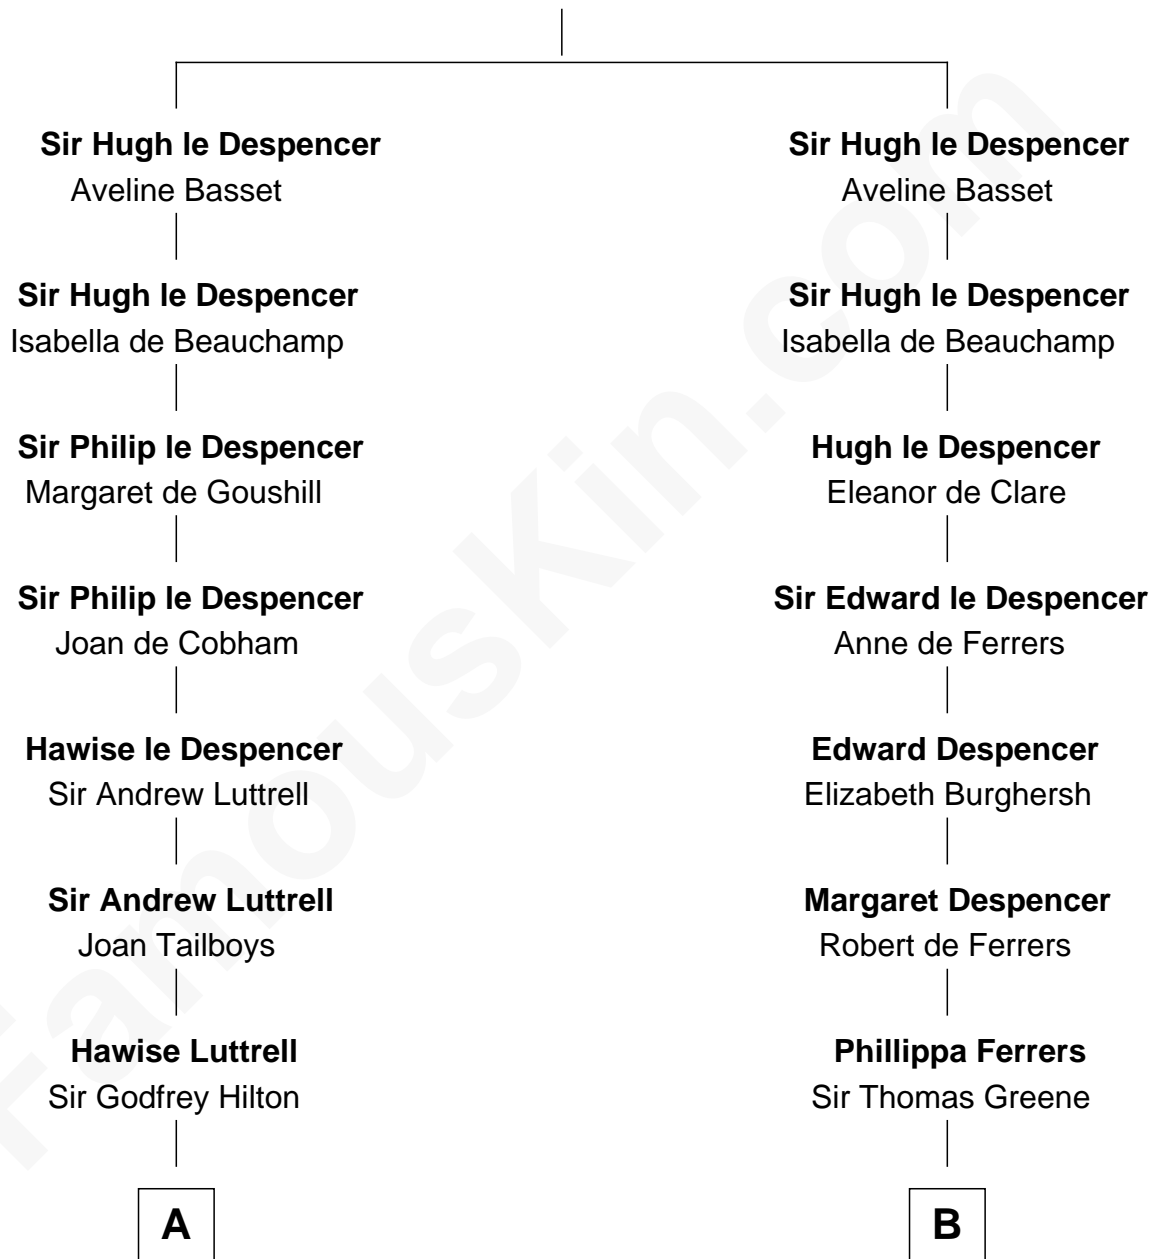

FamousKin.com

Relationship Chart of Franklin D. Roosevelt

32nd U.S. President

21st cousin of

Hetty Green

"The Witch of Wall Street"

Sir Hugh le Despencer

C

Edward Hutchinson Robbins

Elizabeth Murray

Anne Jean Robbins

Judge Joseph Lyman

Catharine Robbins Lyman

Warren Delano

Sara Delano

James Roosevelt

Franklin D. Roosevelt

32nd U.S. President

D

Giles Slocum

Sylvia Russell

Abigail Slocum

Isaac Howland

Mehitable Howland