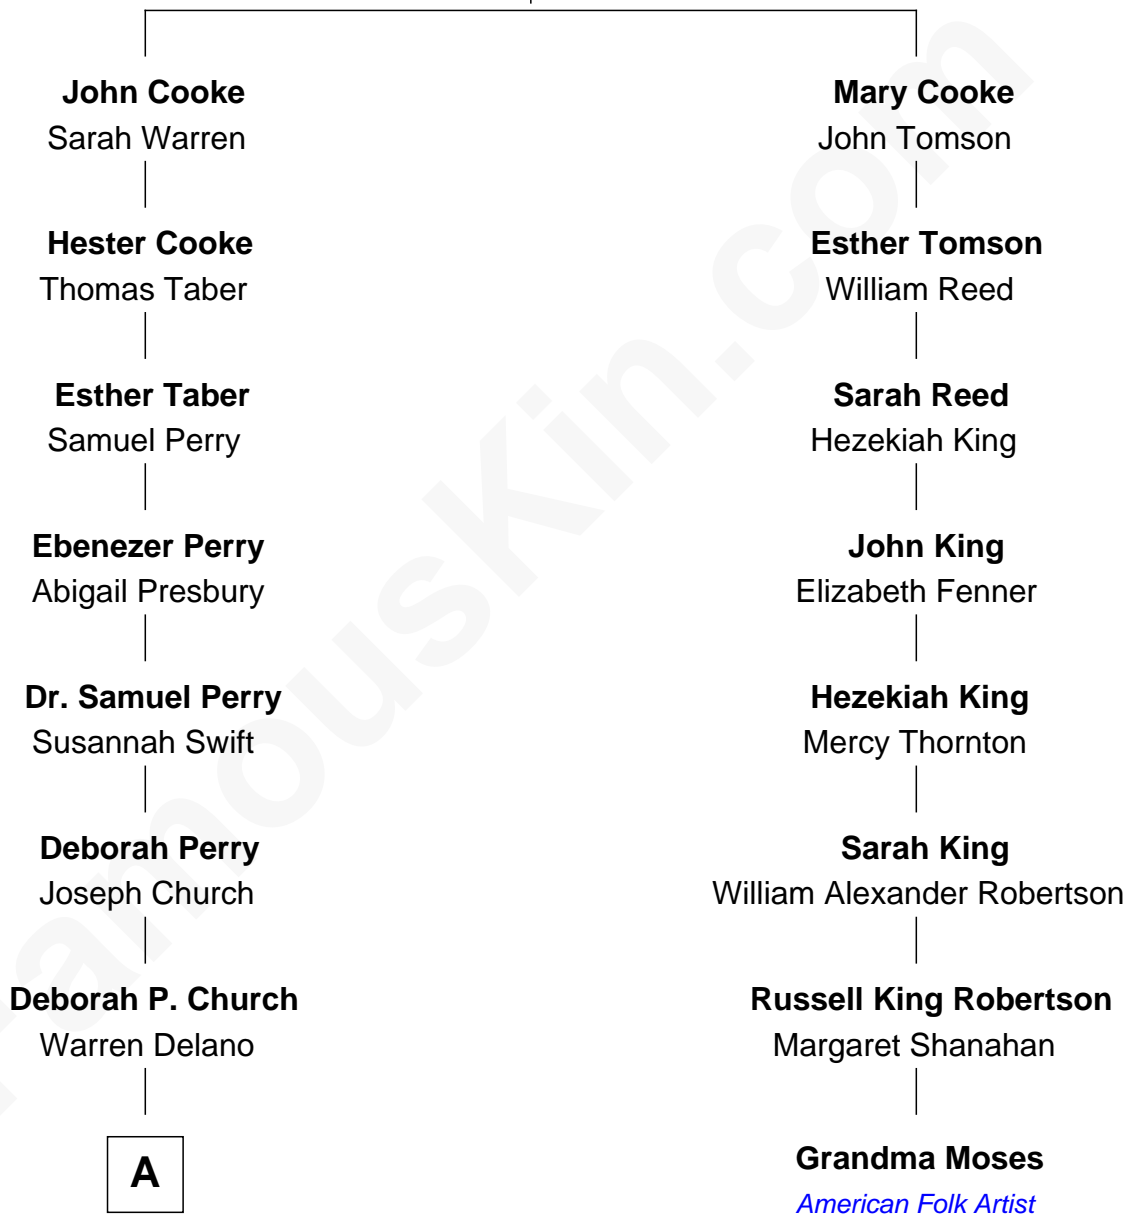

FamousKin.com
Relationship Chart of
Franklin D. Roosevelt
32nd U.S. President

7th cousin 2 times removed of

Grandma Moses
American Folk Artist

Francis Cooke
 Hester le Mahieu

A

—
Warren Delano
Catharine Robbins Lyman

—
Sara Delano
James Roosevelt

—
Franklin D. Roosevelt
32nd U.S. President

FamousKin.com