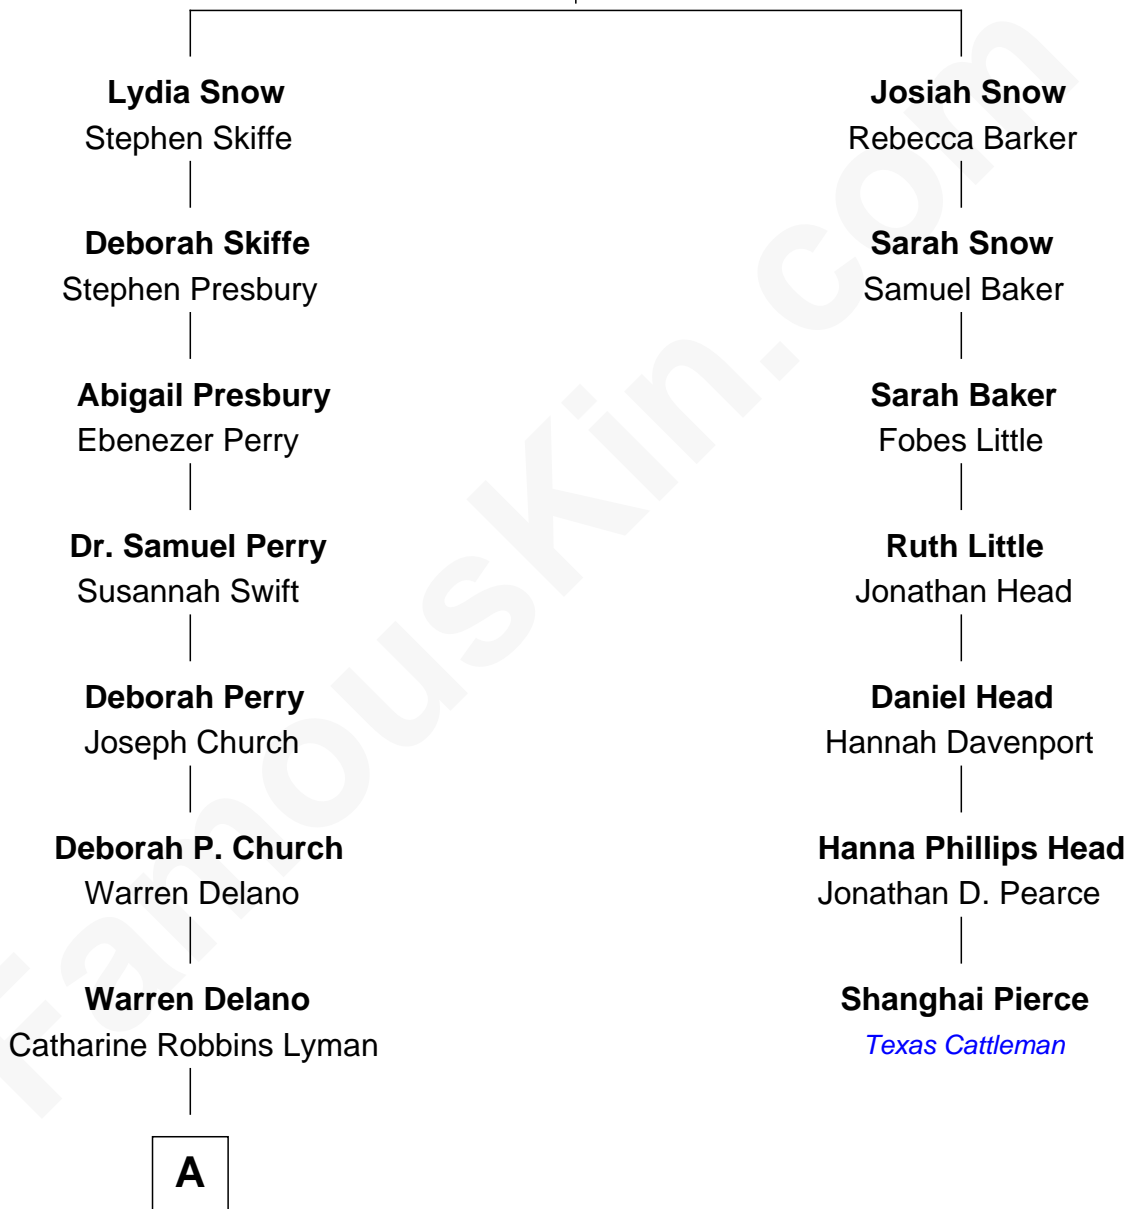

FamousKin.com
Relationship Chart of
Franklin D. Roosevelt
32nd U.S. President

6th cousin 2 times removed of
Shanghai Pierce
Texas Cattleman

Anthony Snow
 Abigail Warren

A

—
Sara Delano
James Roosevelt

—
Franklin D. Roosevelt
32nd U.S. President

FamousKin.com