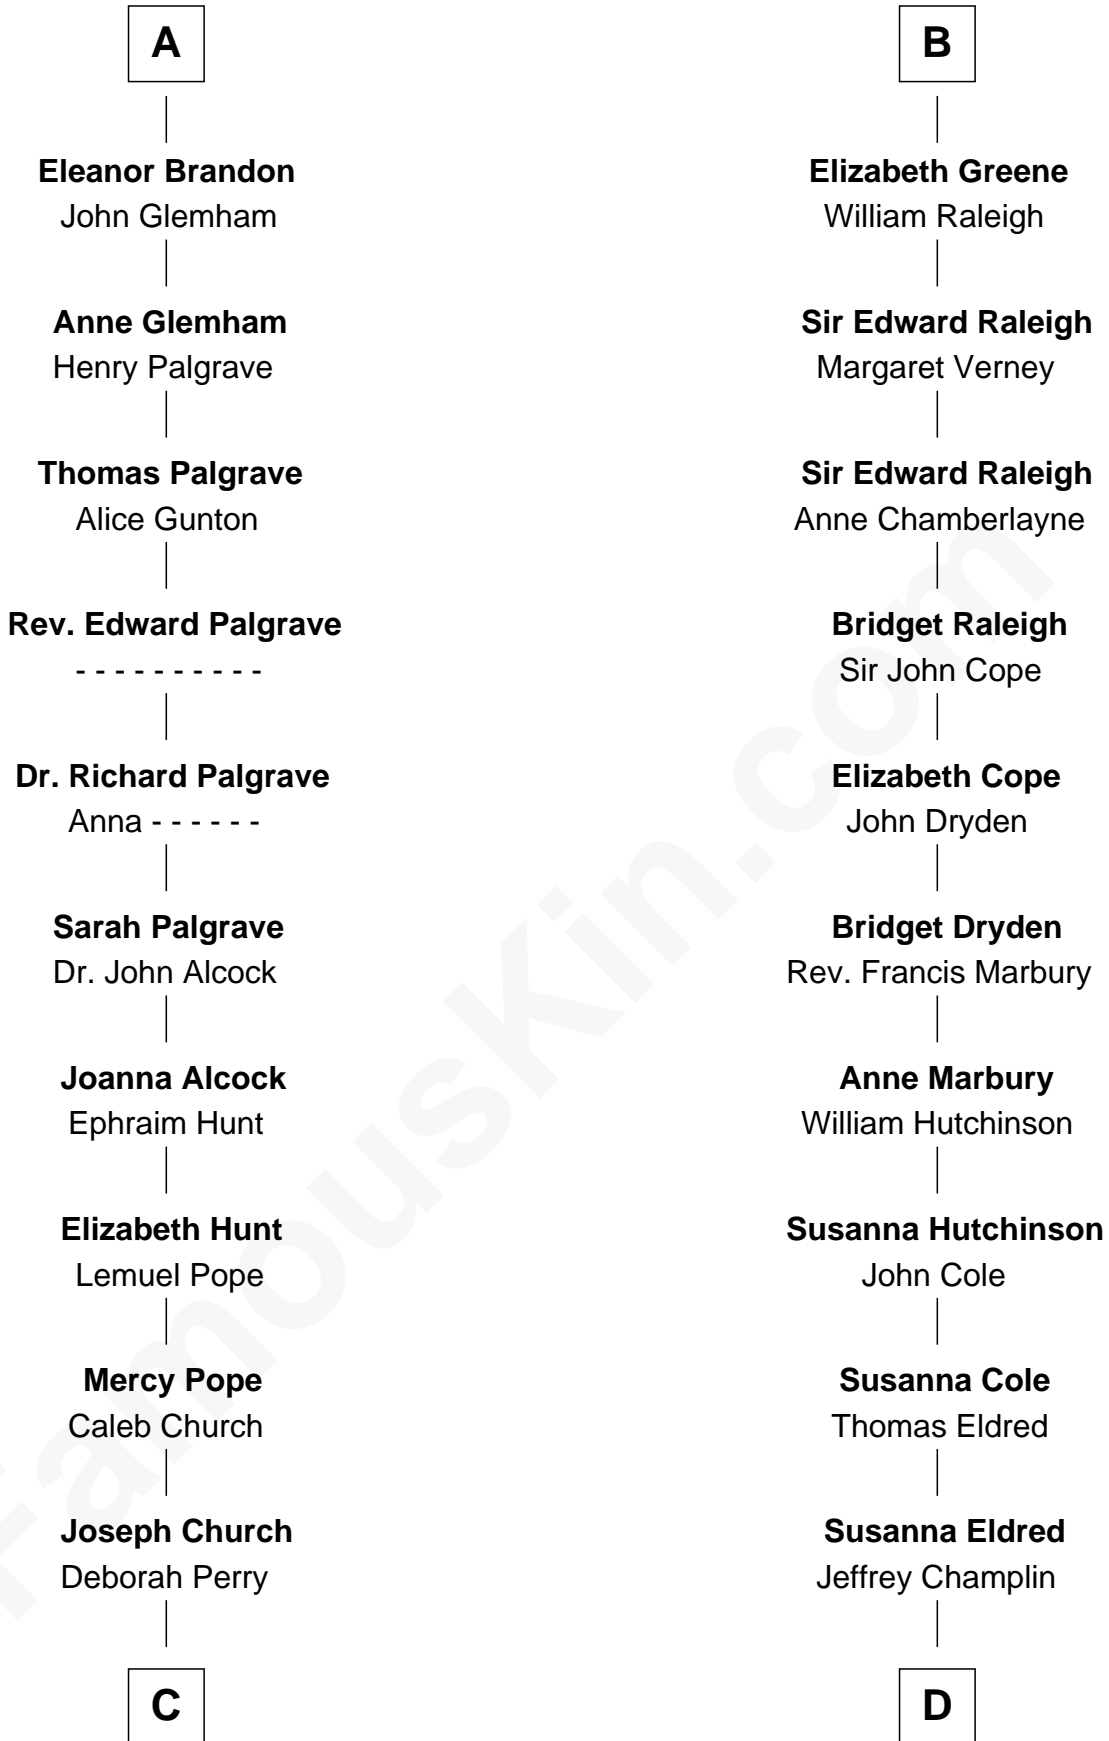

**FamousKin.com**  
**Relationship Chart of**  
**Franklin D. Roosevelt**  
*32nd U.S. President*

20th cousin 1 time removed of  
**Shanghai Pierce**  
*Texas Cattleman*

**C**

**Deborah P. Church**

Warren Delano

**Warren Delano**

Catharine Robbins Lyman

**Sara Delano**

James Roosevelt

**Franklin D. Roosevelt**

*32nd U.S. President*

**D**

**Emlin Champlin**

Joseph Wilbore

**Ambless Wilbore**

Nathaniel Stoddard

**Susanna Stoddard**

Isaac Pearce

**Jonathan D. Pearce**

Hanna Phillips Head

**Shanghai Pierce**