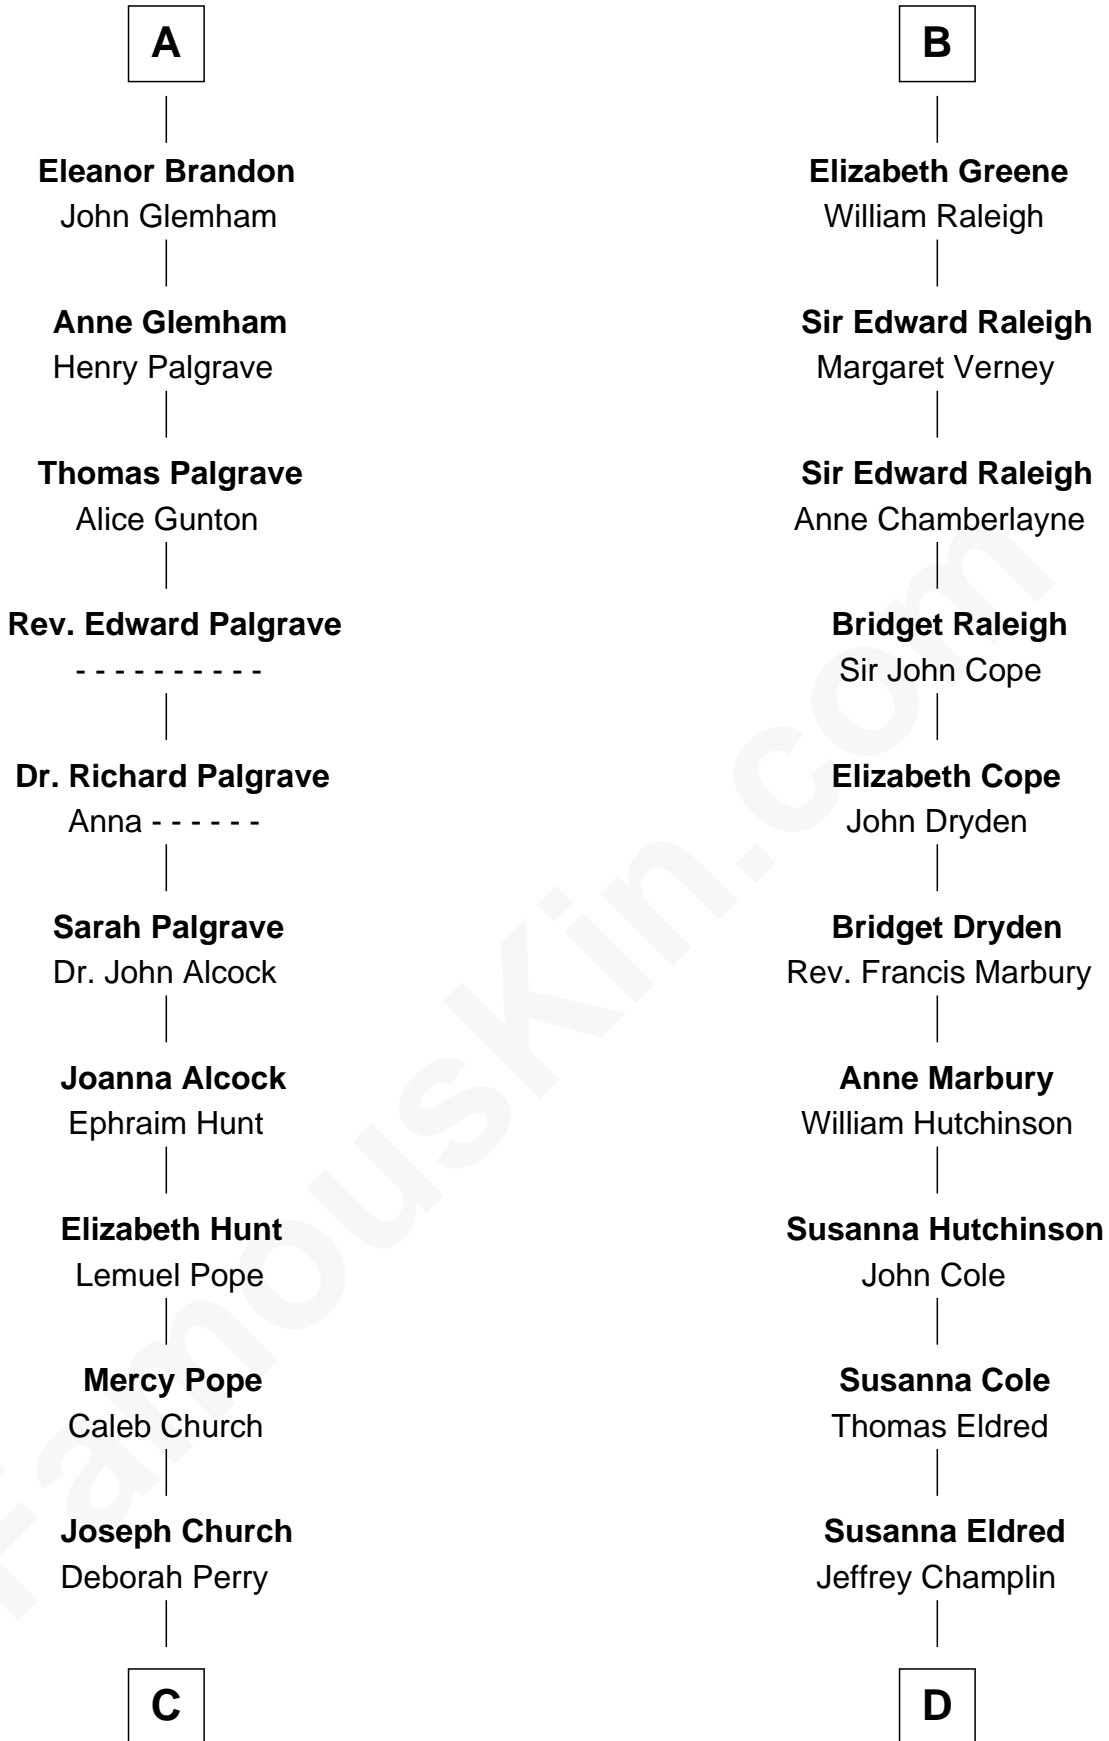

FamousKin.com
Relationship Chart of
Franklin D. Roosevelt
32nd U.S. President

20th cousin 1 time removed of
Shanghai Pierce
Texas Cattleman

C

Deborah P. Church

Warren Delano

Warren Delano

Catharine Robbins Lyman

Sara Delano

James Roosevelt

Franklin D. Roosevelt

32nd U.S. President

D

Emlin Champlin

Joseph Wilbore

Ambless Wilbore

Nathaniel Stoddard

Susanna Stoddard

Isaac Pearce

Jonathan D. Pearce

Hanna Phillips Head

Shanghai Pierce

Texas Cattleman