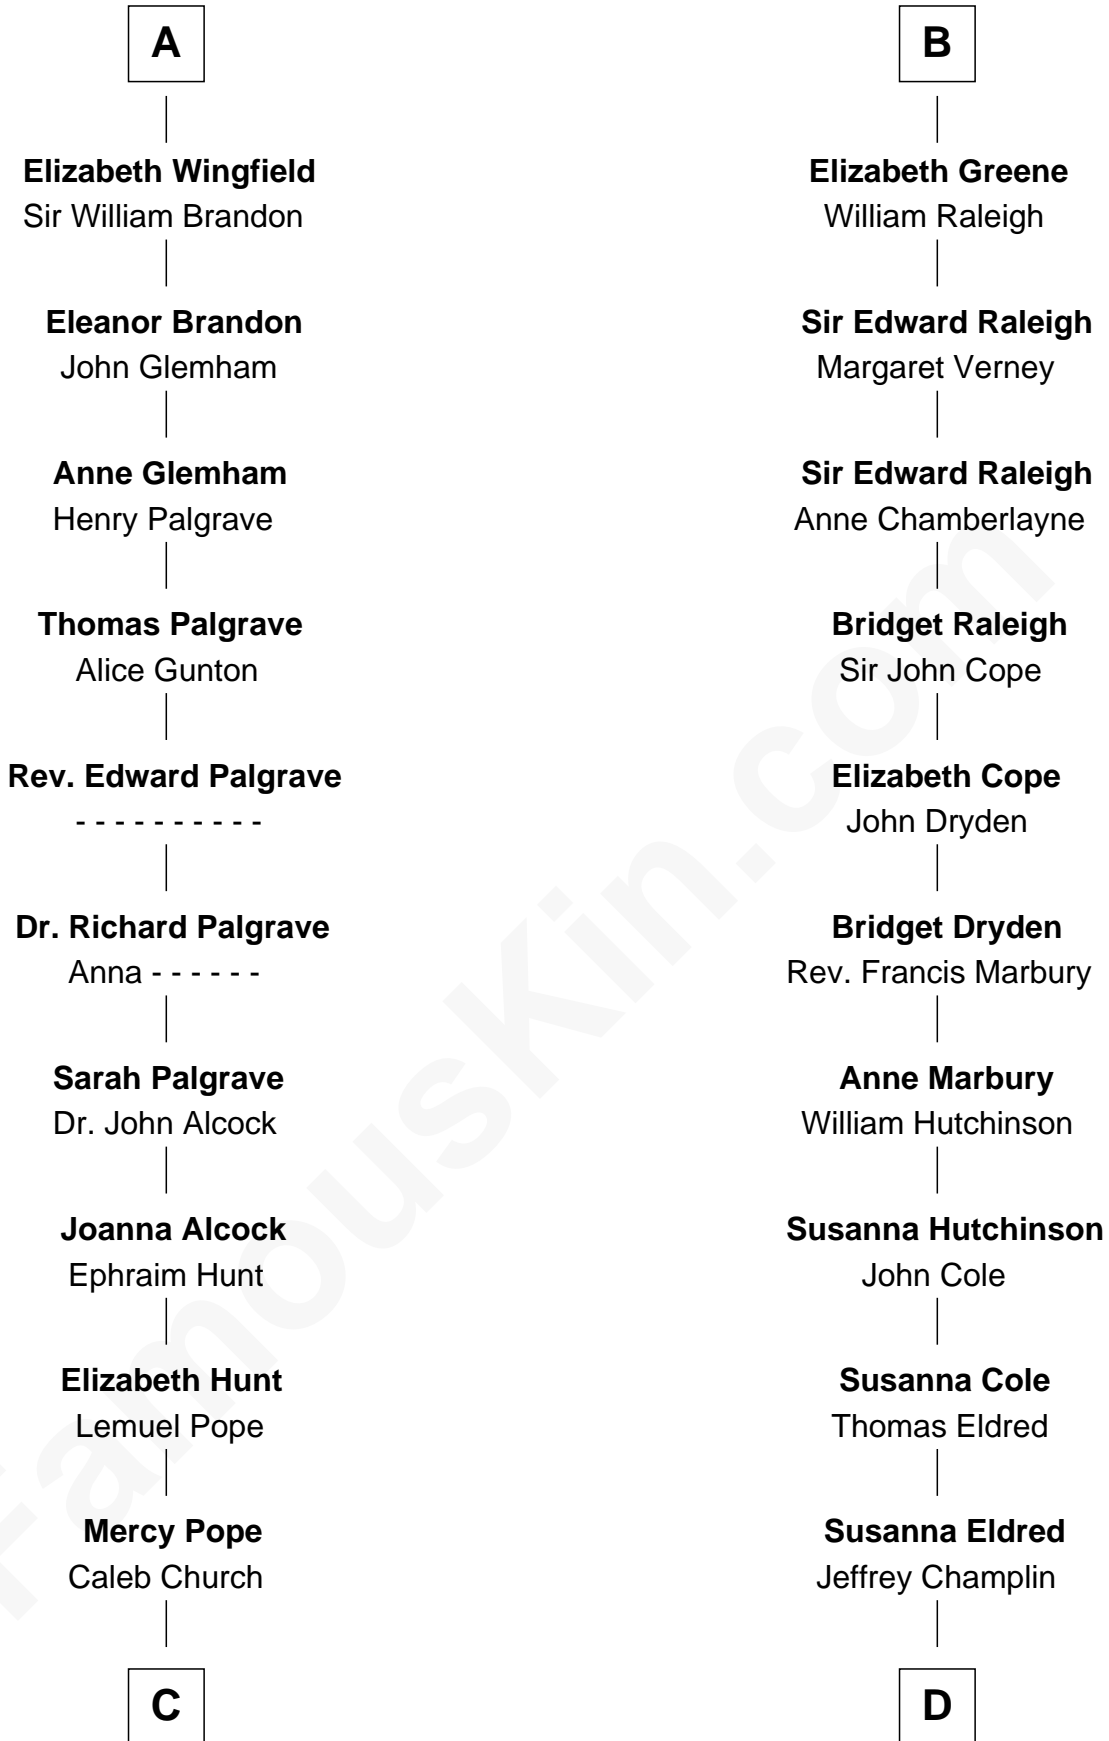

### Franklin D. Roosevelt

32nd U.S. President

21st cousin of

### Shanghai Pierce

Texas Cattleman

**Sir John FitzGeoffrey**

Isabel le Bigod

**C**

**Joseph Church**

Deborah Perry

**Deborah P. Church**

Warren Delano

**Warren Delano**

Catharine Robbins Lyman

**Sara Delano**

James Roosevelt

**Franklin D. Roosevelt**

*32nd U.S. President*

**D**