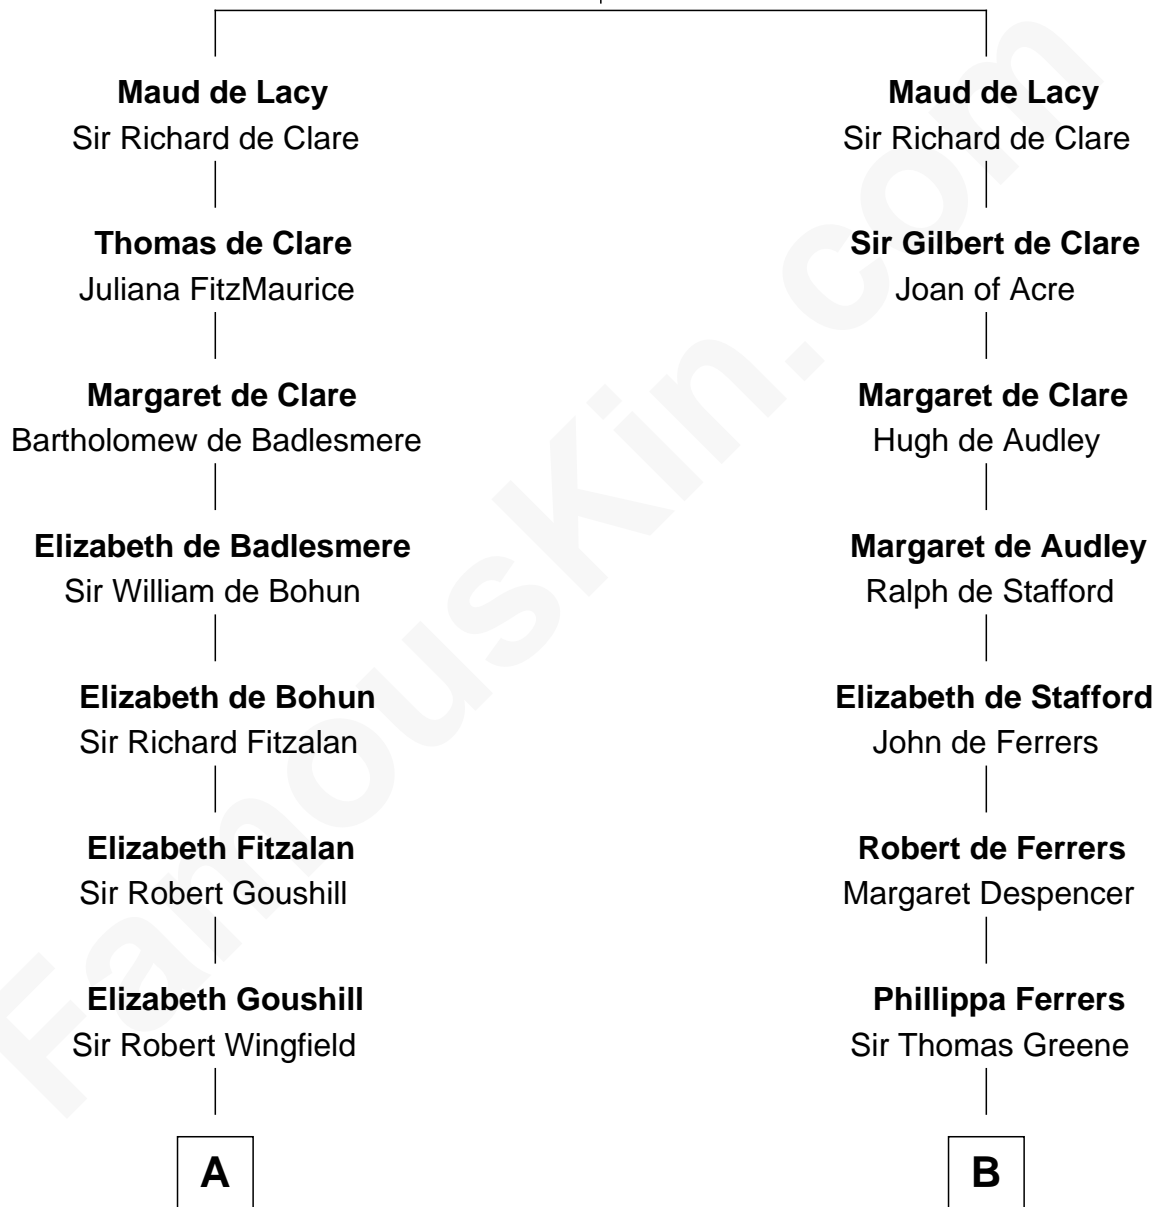

## Relationship Chart of

### Franklin D. Roosevelt

32nd U.S. President

21st cousin of

### Shanghai Pierce

Texas Cattleman

**John de Lacy**  
Margaret de Quincy

**C**

**Joseph Church**

Deborah Perry

**Deborah P. Church**

Warren Delano