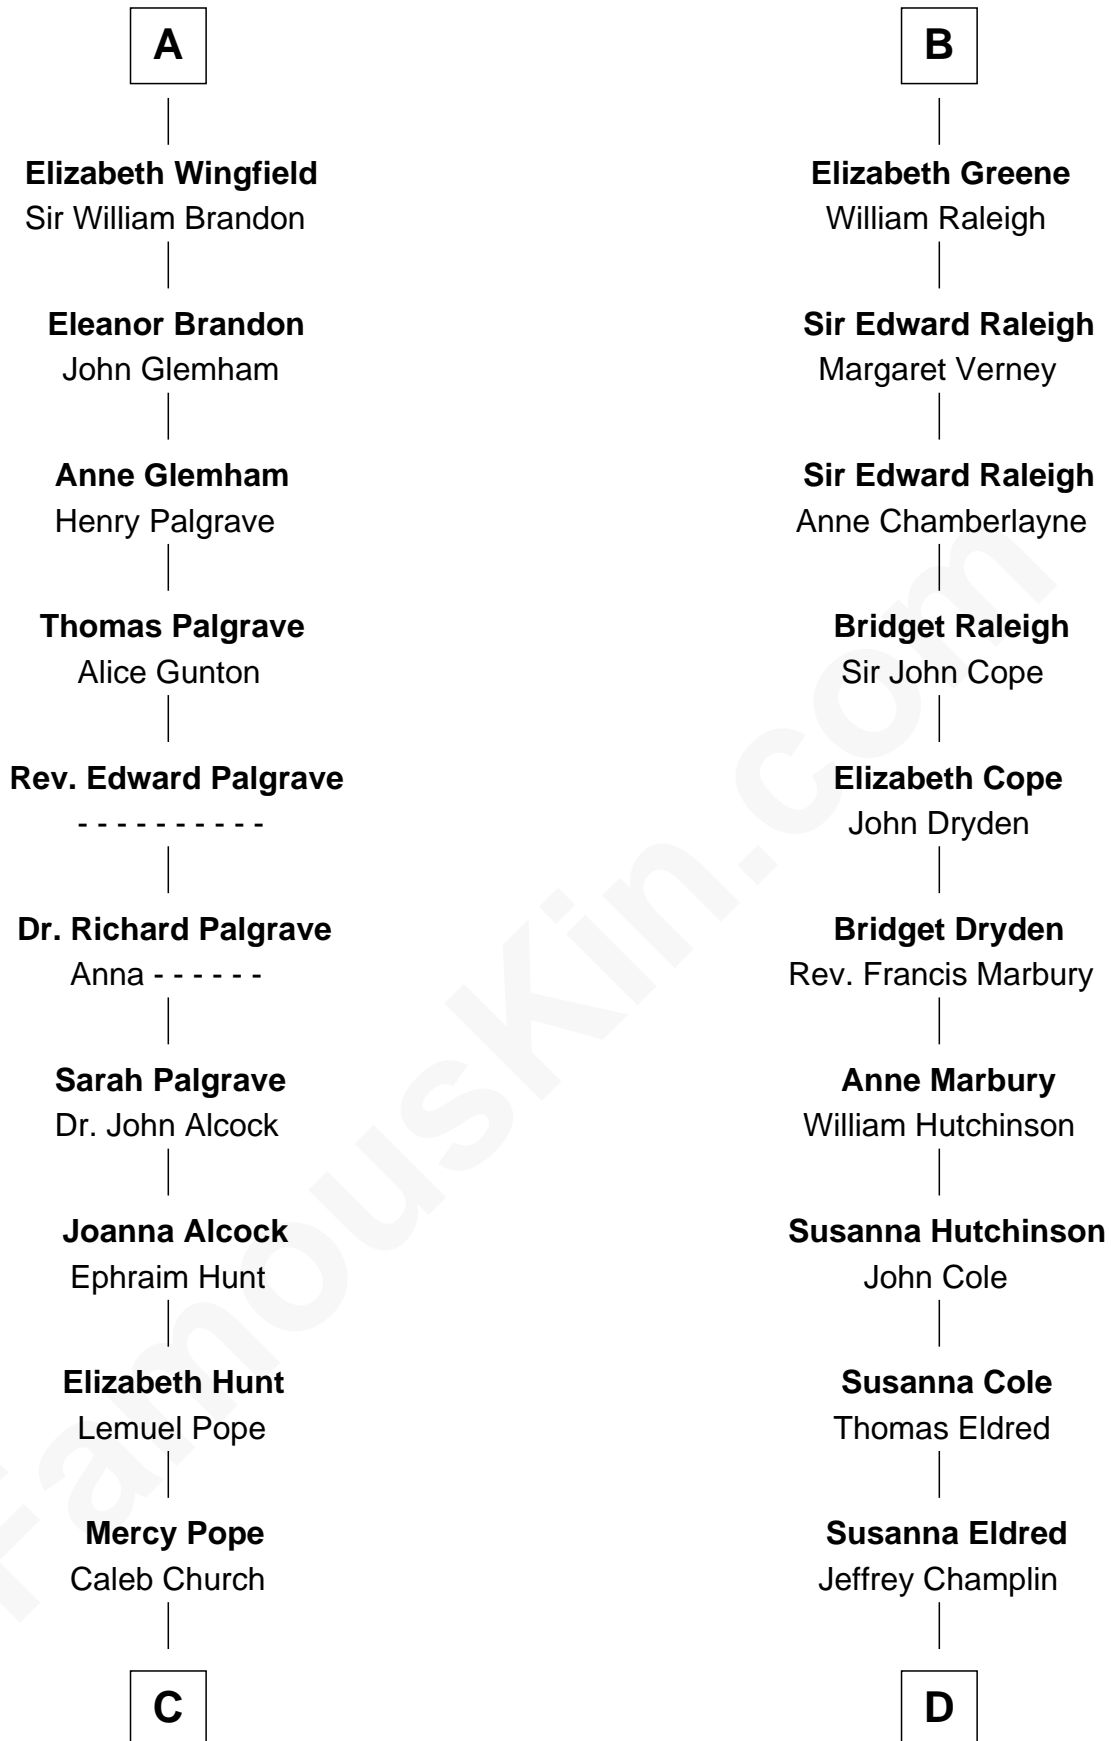

## Relationship Chart of

### Franklin D. Roosevelt

32nd U.S. President

21st cousin of

### Shanghai Pierce

Texas Cattleman

**John de Lacy**  
Margaret de Quincy

**C**

**Joseph Church**

Deborah Perry

**Deborah P. Church**

Warren Delano