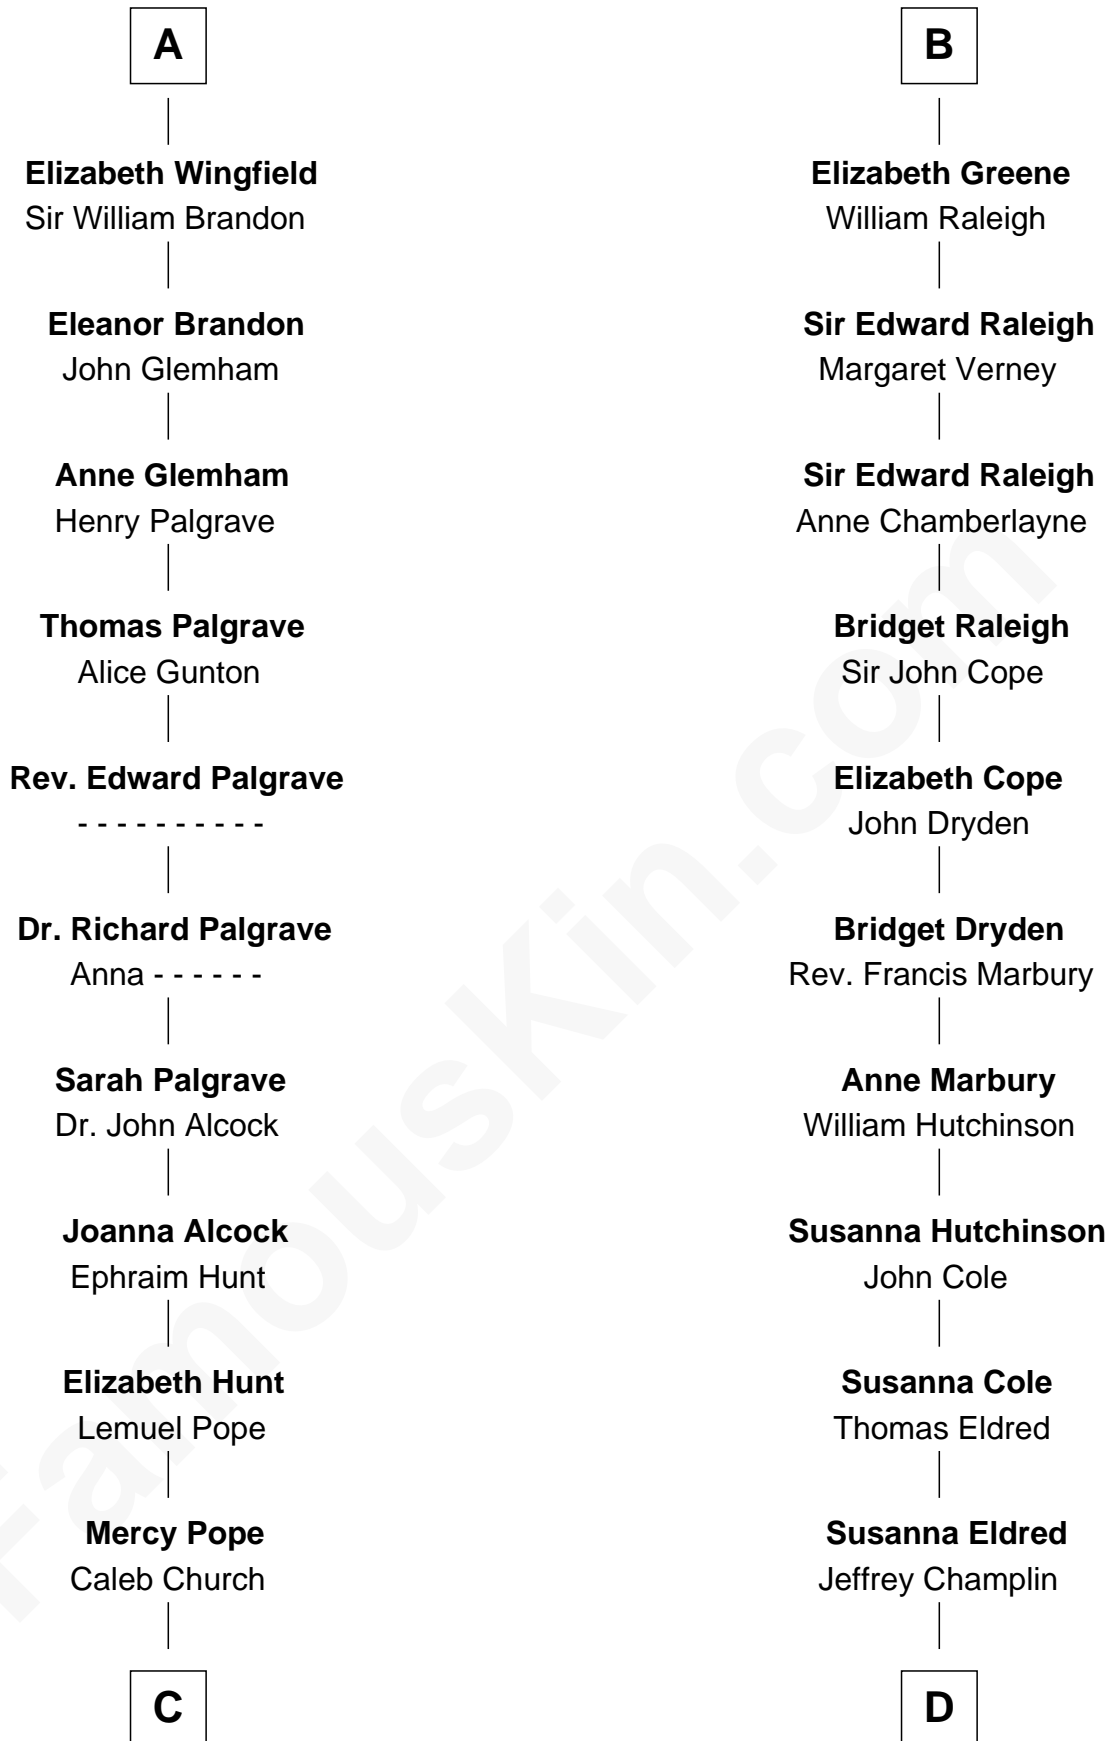

FamousKin.com
Relationship Chart of
Franklin D. Roosevelt
32nd U.S. President

21st cousin of
Shanghai Pierce
Texas Cattleman

C

Joseph Church

Deborah Perry

Deborah P. Church

Warren Delano

Warren Delano

Catharine Robbins Lyman

Sara Delano

James Roosevelt

Franklin D. Roosevelt

32nd U.S. President

D

Emlin Champlin

Joseph Wilbore

Ambless Wilbore

Nathaniel Stoddard

Susanna Stoddard

Isaac Pearce

Jonathan D. Pearce

Hanna Phillips Head

Shanghai Pierce

Texas Cattleman