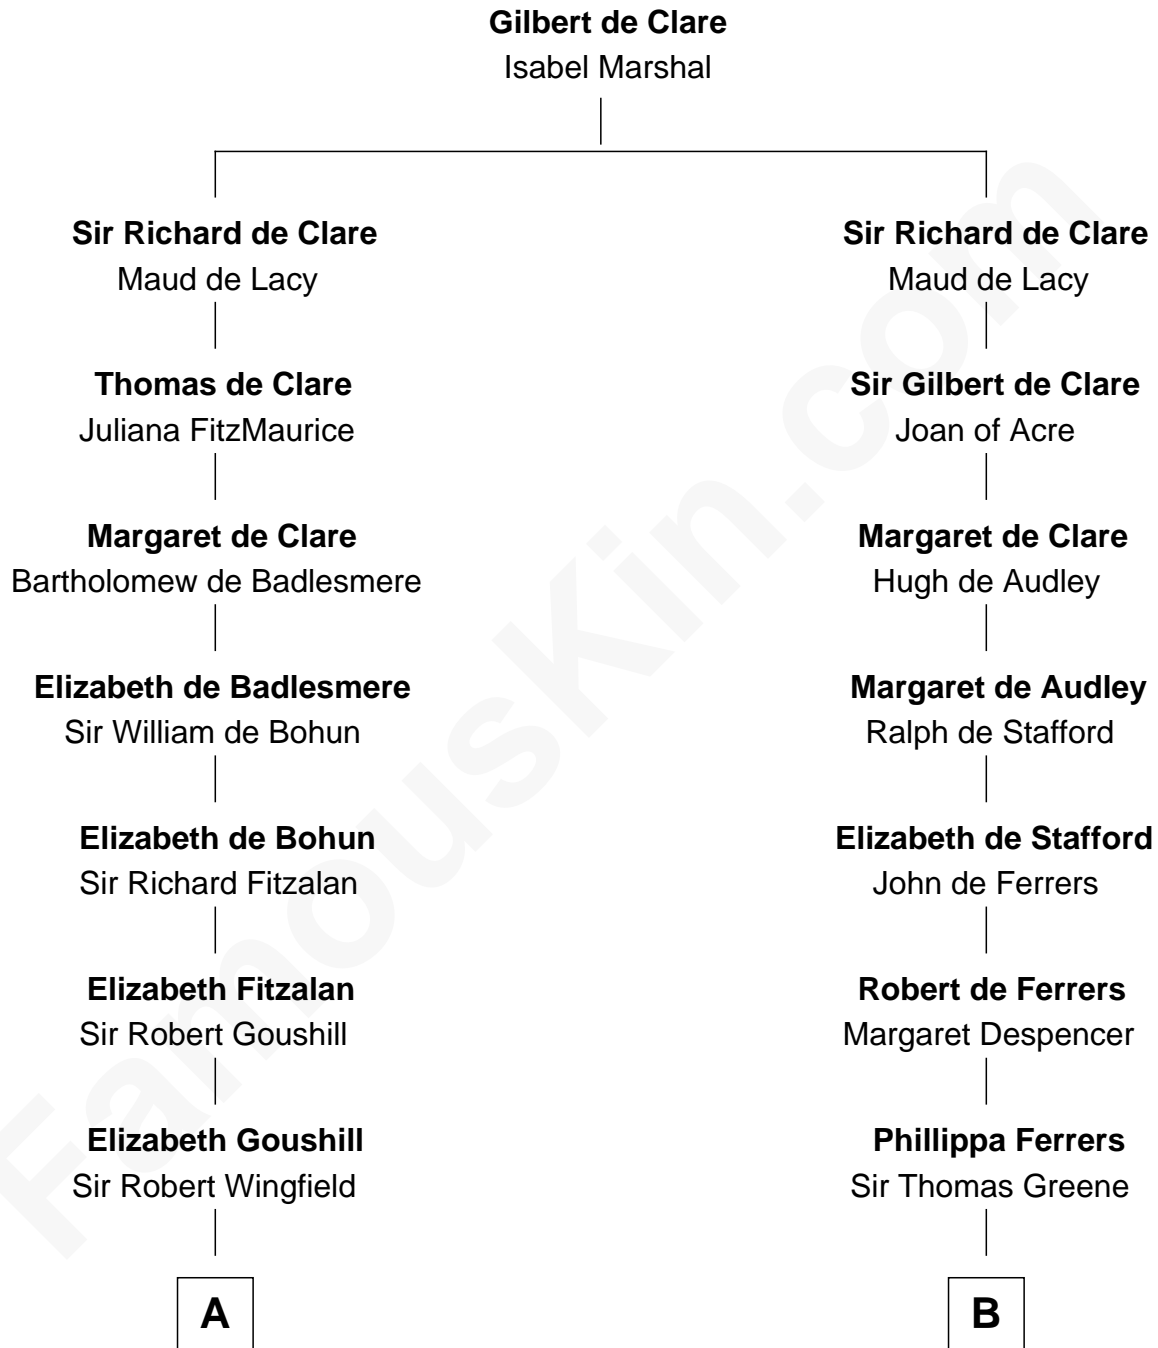

FamousKin.com
Relationship Chart of
Franklin D. Roosevelt
32nd U.S. President

21st cousin of
Shanghai Pierce
Texas Cattleman

C

Joseph Church

Deborah Perry

Deborah P. Church

Warren Delano

Warren Delano

Catharine Robbins Lyman

Sara Delano

James Roosevelt

Franklin D. Roosevelt

32nd U.S. President

D

Emlin Champlin

Joseph Wilbore

Ambless Wilbore

Nathaniel Stoddard

Susanna Stoddard

Isaac Pearce

Jonathan D. Pearce

Hanna Phillips Head

Shanghai Pierce

Texas Cattleman