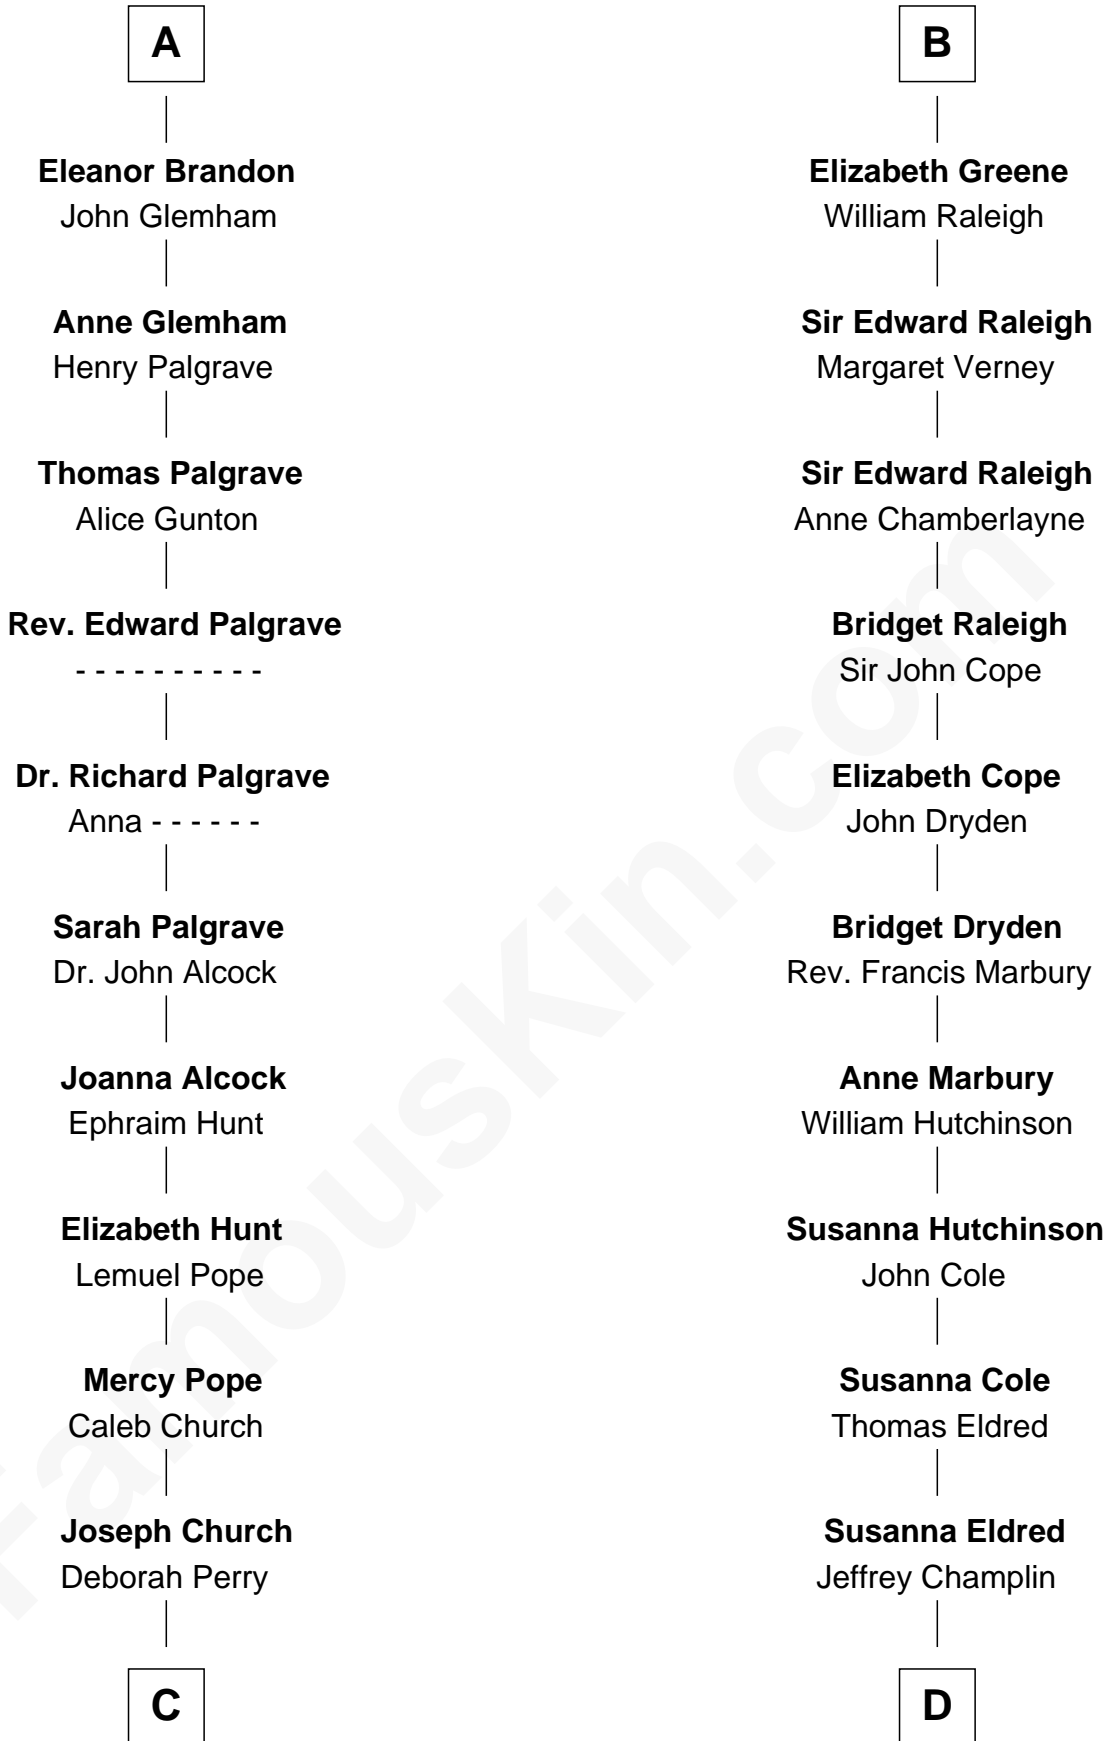

FamousKin.com
Relationship Chart of
Franklin D. Roosevelt
32nd U.S. President

20th cousin 1 time removed of
Shanghai Pierce
Texas Cattleman

Sir Humphrey de Bohun
 Eleanor de Braiose

C

Deborah P. Church

Warren Delano

Warren Delano

Catharine Robbins Lyman

Sara Delano

James Roosevelt

Franklin D. Roosevelt

32nd U.S. President

D

Emlin Champlin

Joseph Wilbore

Ambless Wilbore

Nathaniel Stoddard

Susanna Stoddard

Isaac Pearce

Jonathan D. Pearce

Hanna Phillips Head

Shanghai Pierce