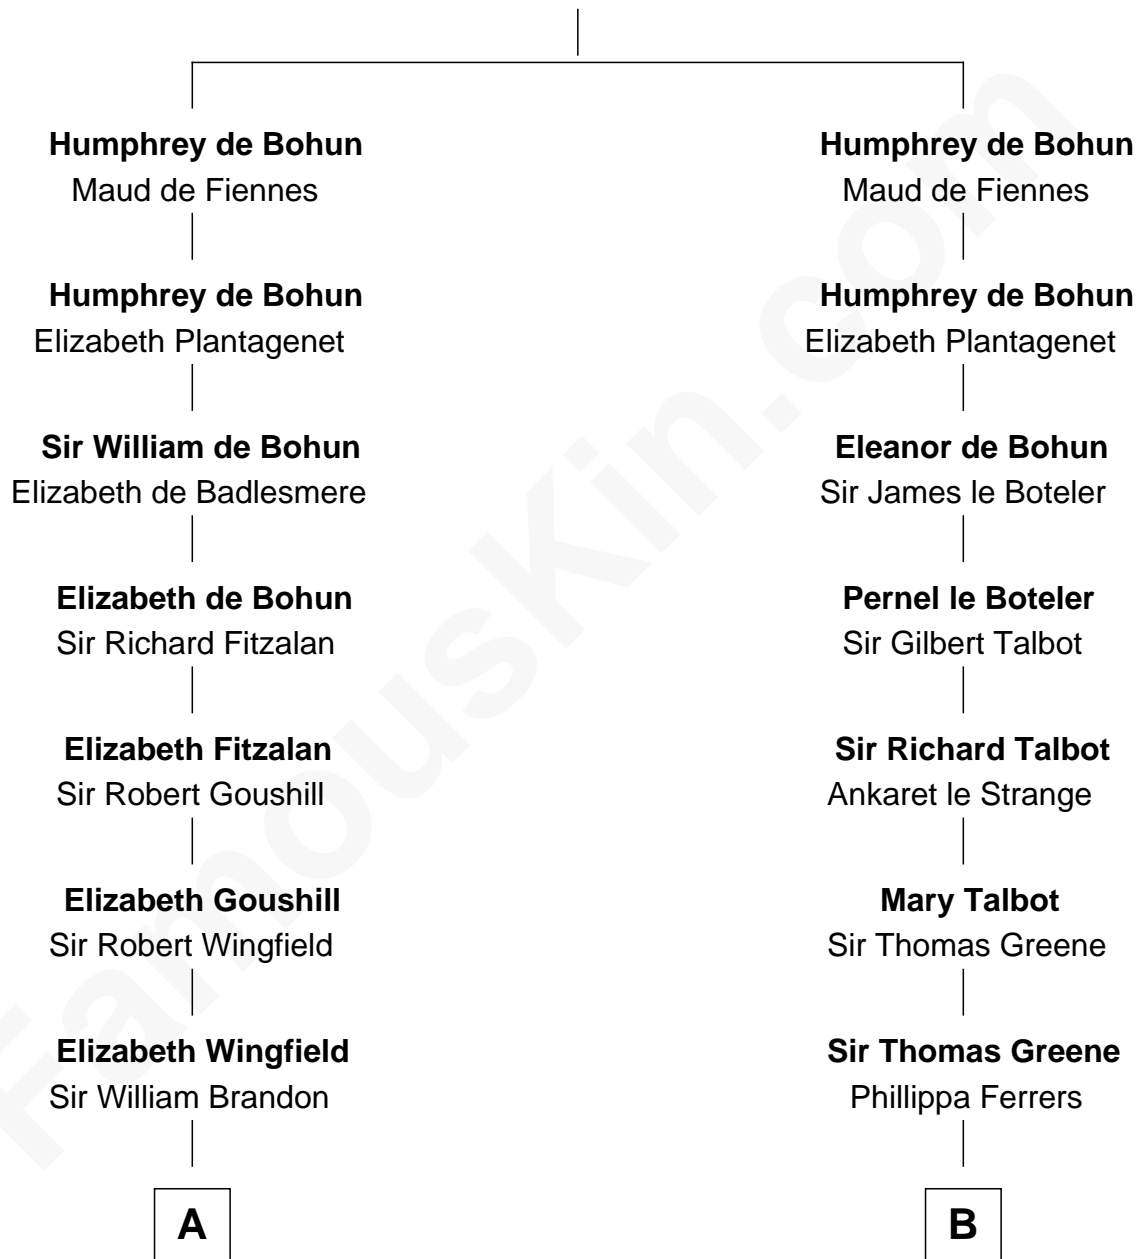

FamousKin.com
Relationship Chart of
Franklin D. Roosevelt
32nd U.S. President

20th cousin 1 time removed of
Shanghai Pierce
Texas Cattleman

Sir Humphrey de Bohun
 Eleanor de Braiose

C

Deborah P. Church

Warren Delano

Warren Delano

Catharine Robbins Lyman

Sara Delano

James Roosevelt

Franklin D. Roosevelt

32nd U.S. President

D

Emlin Champlin

Joseph Wilbore

Ambless Wilbore

Nathaniel Stoddard

Susanna Stoddard

Isaac Pearce

Jonathan D. Pearce

Hanna Phillips Head

Shanghai Pierce

Texas Cattleman