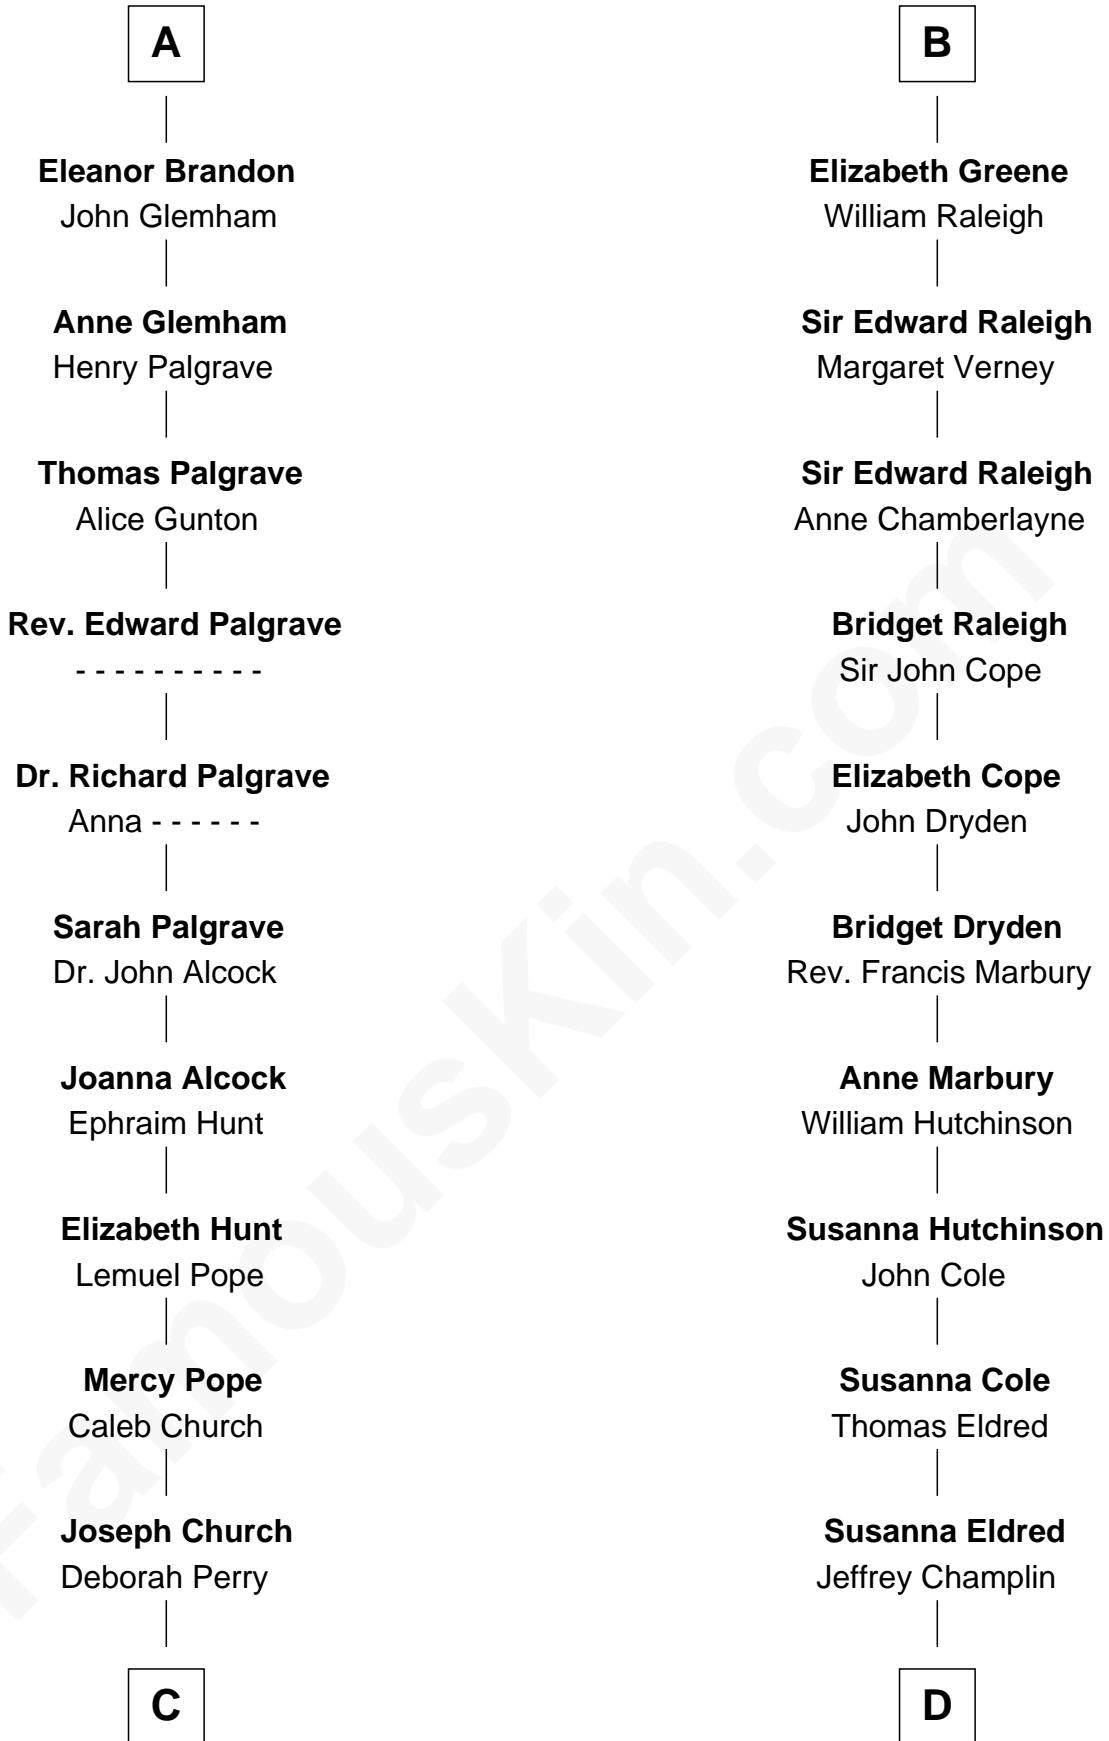

FamousKin.com
Relationship Chart of
Franklin D. Roosevelt
32nd U.S. President

20th cousin 1 time removed of
Shanghai Pierce
Texas Cattleman

Ferdinand III, King of Castile
 Joanna of Ponthieu

C

Deborah P. Church

Warren Delano

Warren Delano

Catharine Robbins Lyman

Sara Delano

James Roosevelt

Franklin D. Roosevelt

32nd U.S. President

D

Shanghai Pierce

Texas Cattleman