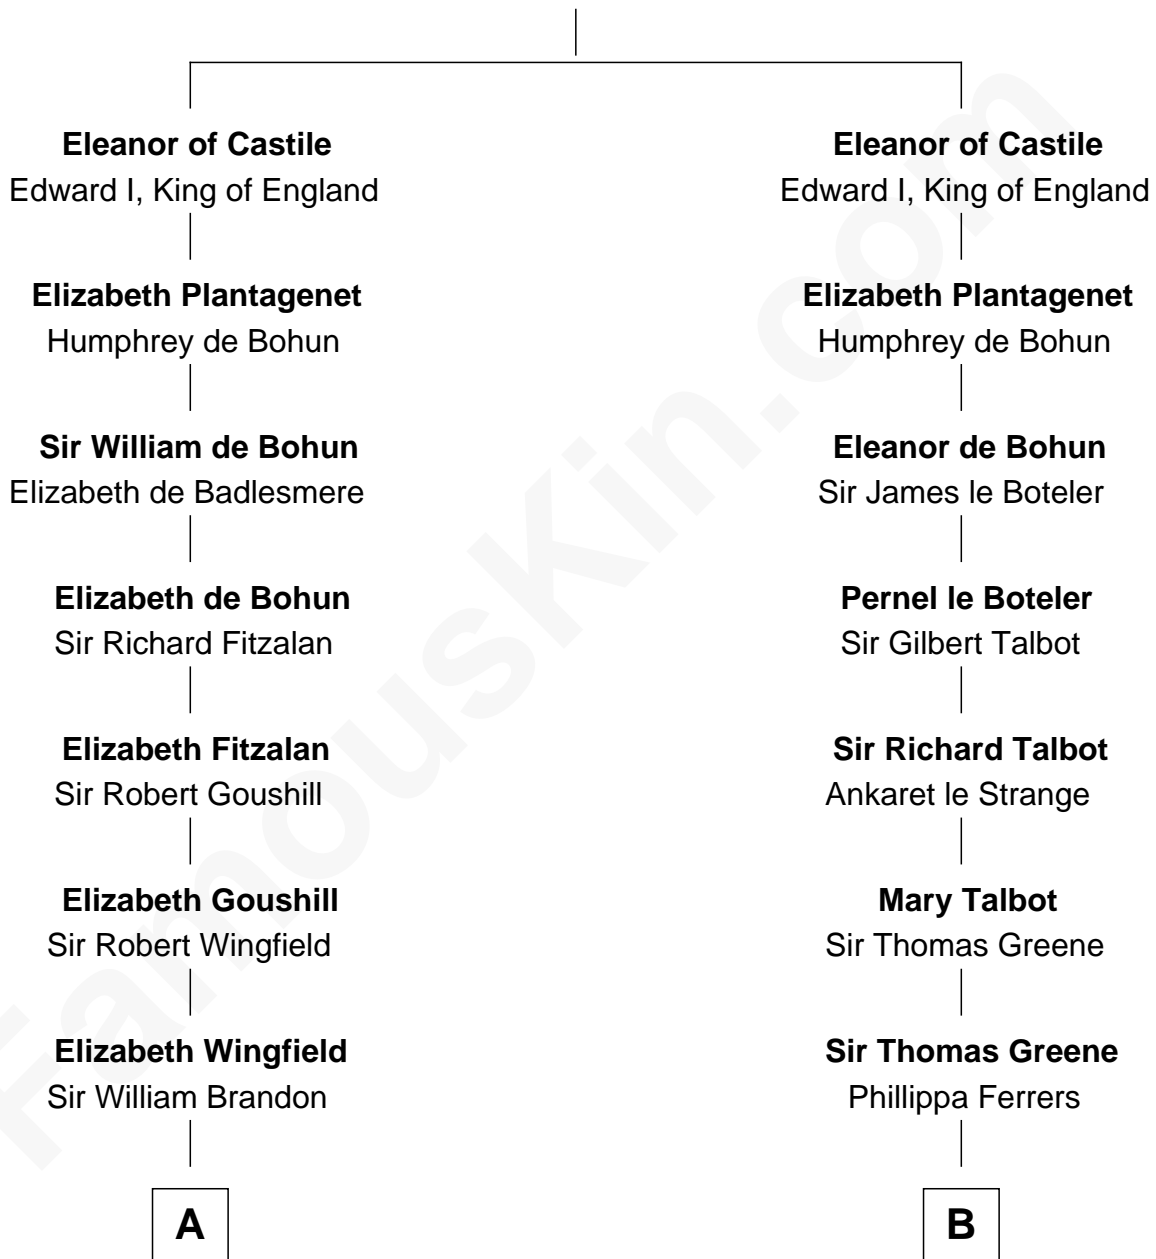

FamousKin.com
Relationship Chart of
Franklin D. Roosevelt
32nd U.S. President

20th cousin 1 time removed of
Shanghai Pierce
Texas Cattleman

Ferdinand III, King of Castile
 Joanna of Ponthieu

C

Deborah P. Church

Warren Delano

Warren Delano

Catharine Robbins Lyman

Sara Delano

James Roosevelt

Franklin D. Roosevelt

32nd U.S. President

D

Shanghai Pierce

Texas Cattleman