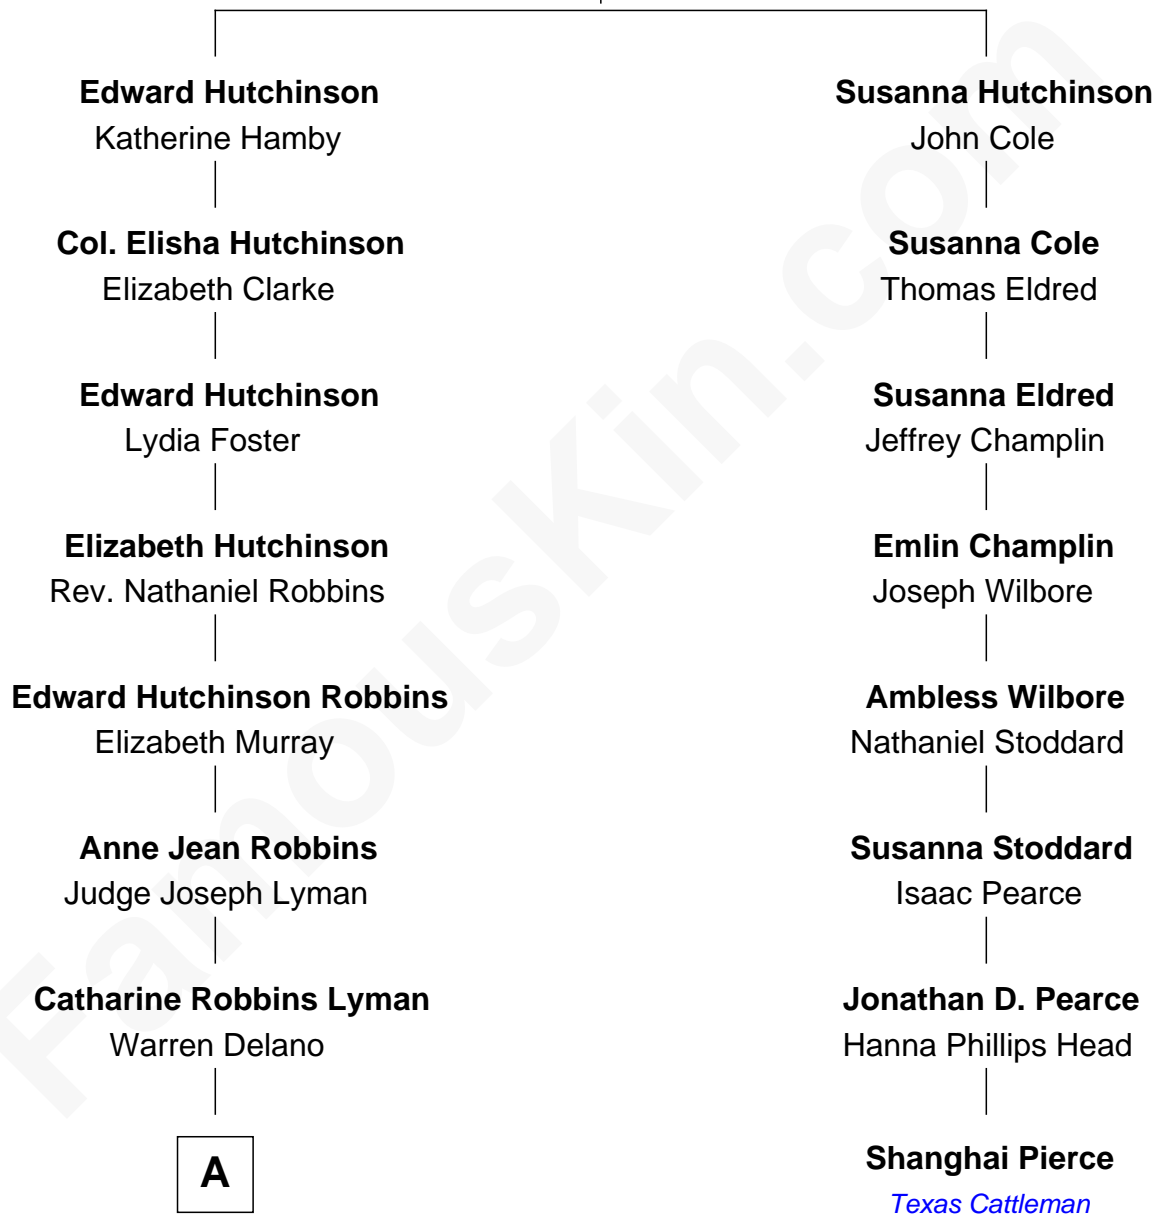

FamousKin.com
Relationship Chart of
Franklin D. Roosevelt
32nd U.S. President

7th cousin 1 time removed of

Shanghai Pierce
Texas Cattleman

William Hutchinson
 Anne Marbury

A

—
Sara Delano
James Roosevelt

—
Franklin D. Roosevelt
32nd U.S. President

FamousKin.com