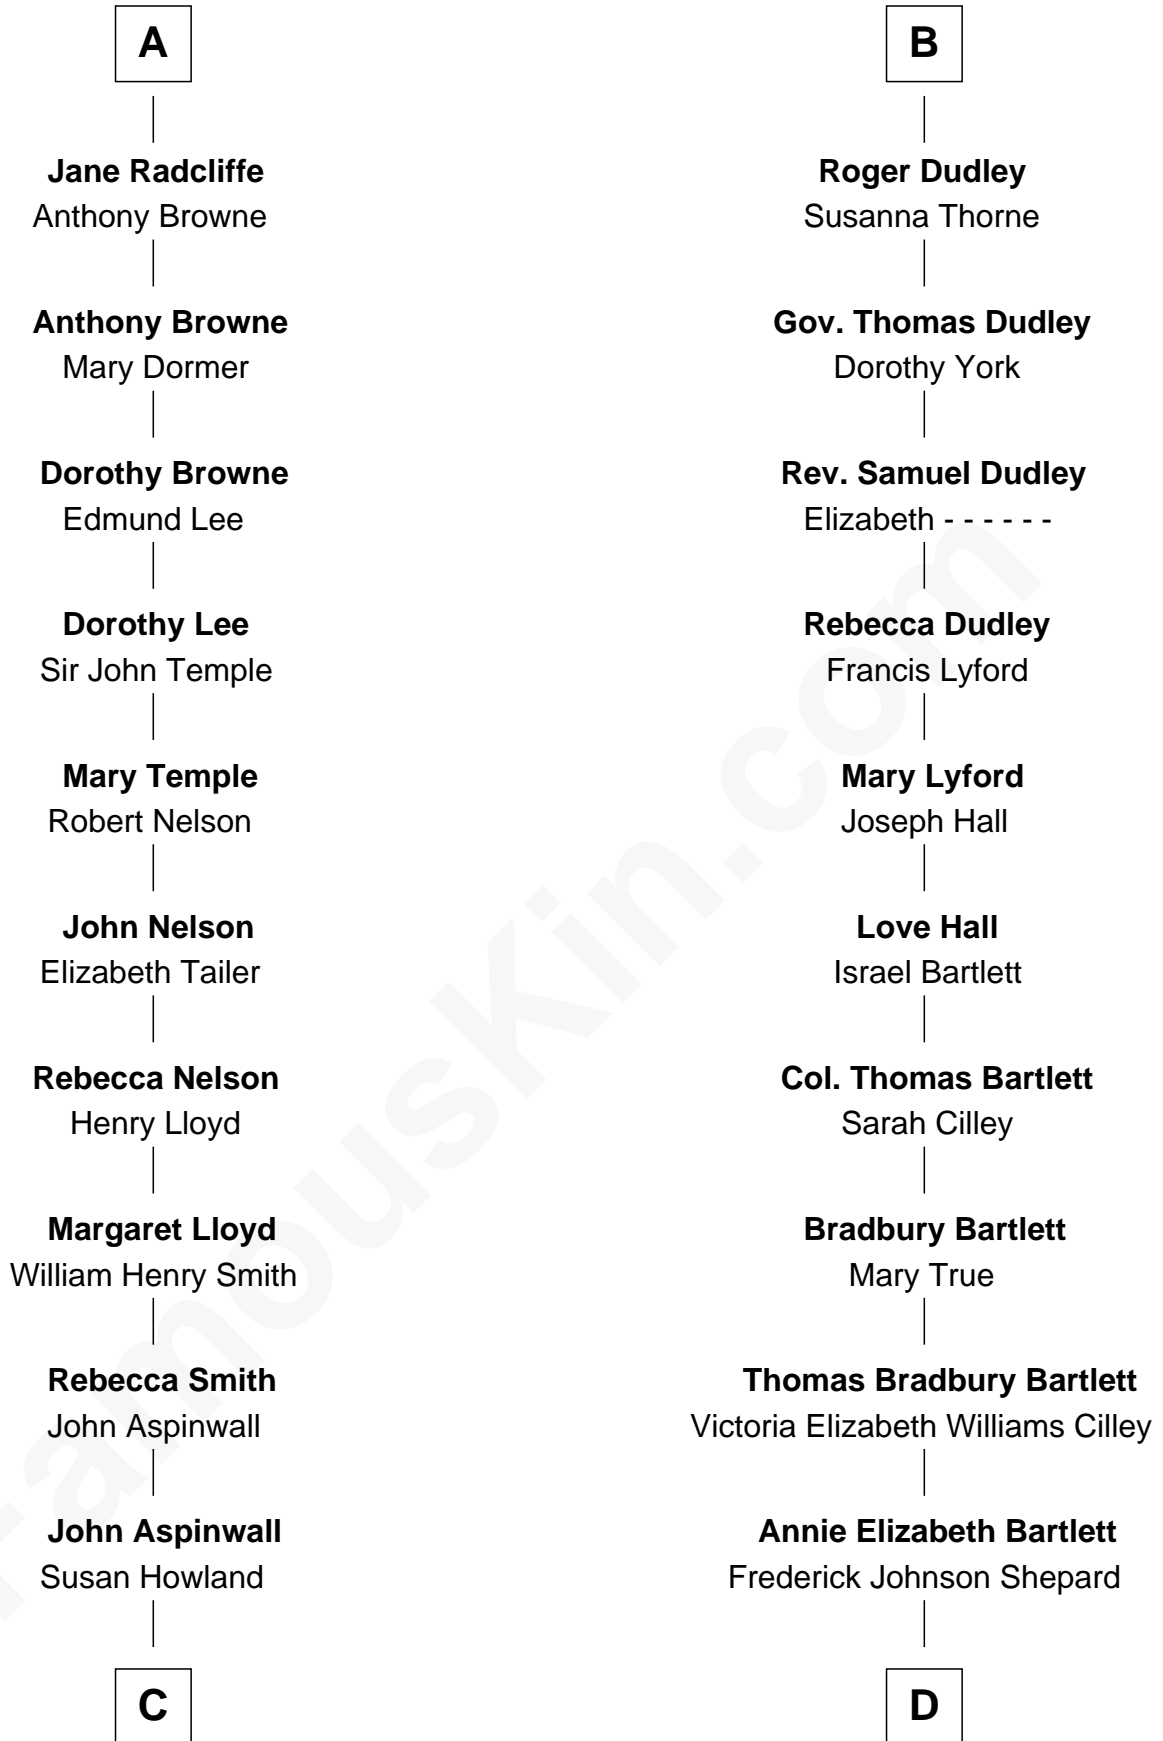

FamousKin.com
Relationship Chart of
Franklin D. Roosevelt
32nd U.S. President

18th cousin 1 time removed of
Alan Shepard
Mercury and Apollo Astronaut

FamousKin.com