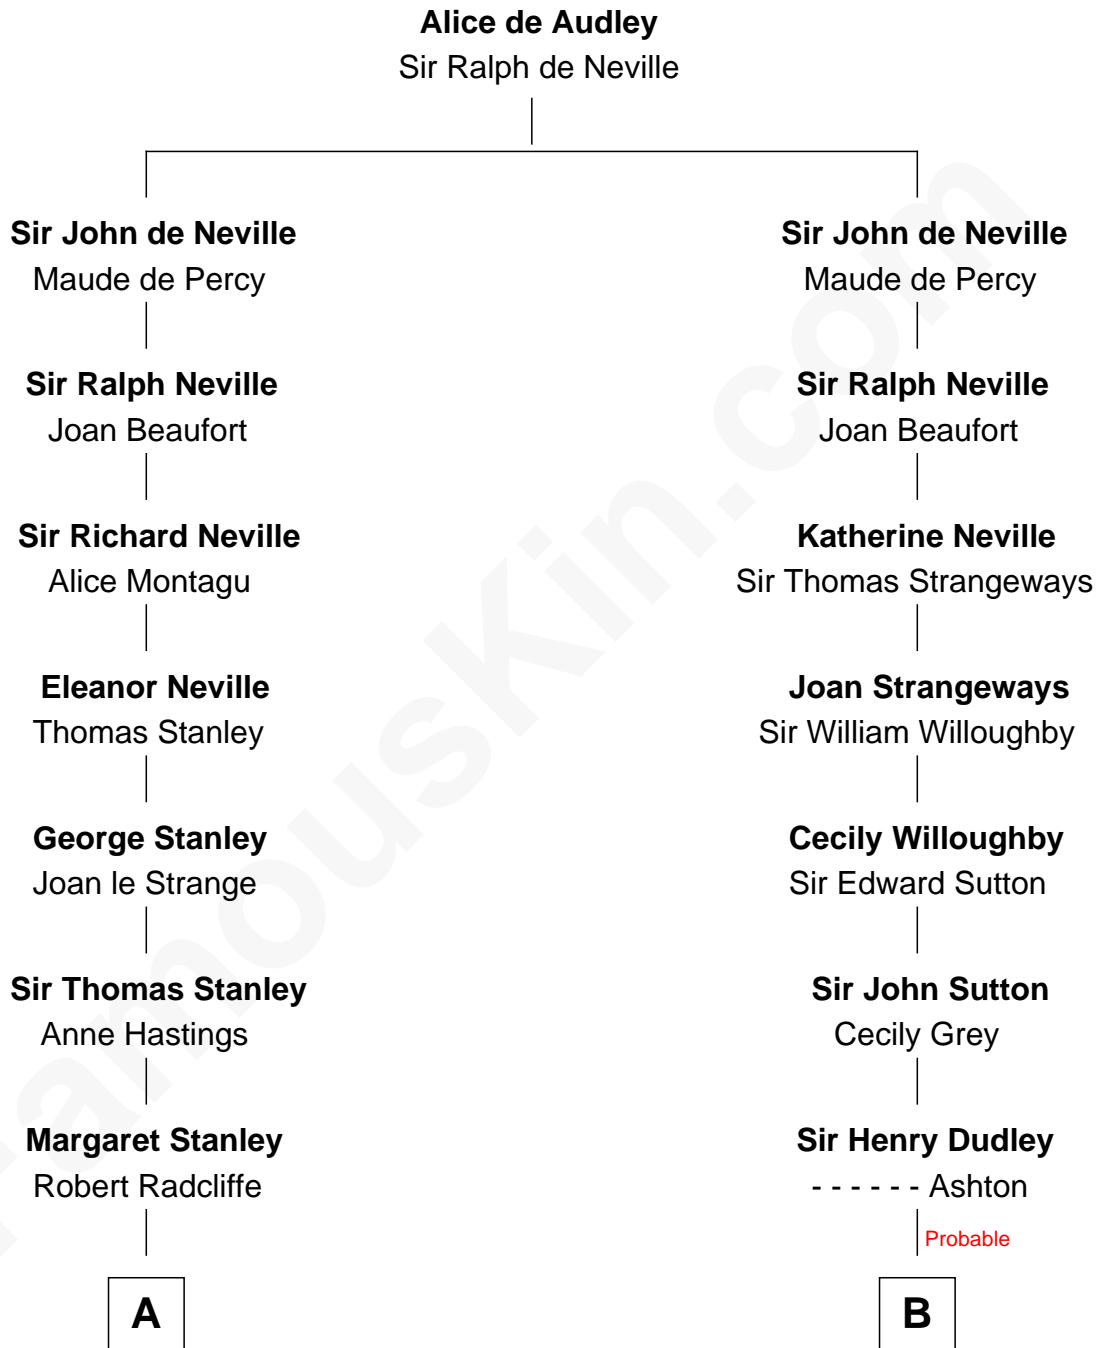

FamousKin.com
Relationship Chart of
Franklin D. Roosevelt
32nd U.S. President

18th cousin 1 time removed of
Alan Shepard
Mercury and Apollo Astronaut

FamousKin.com