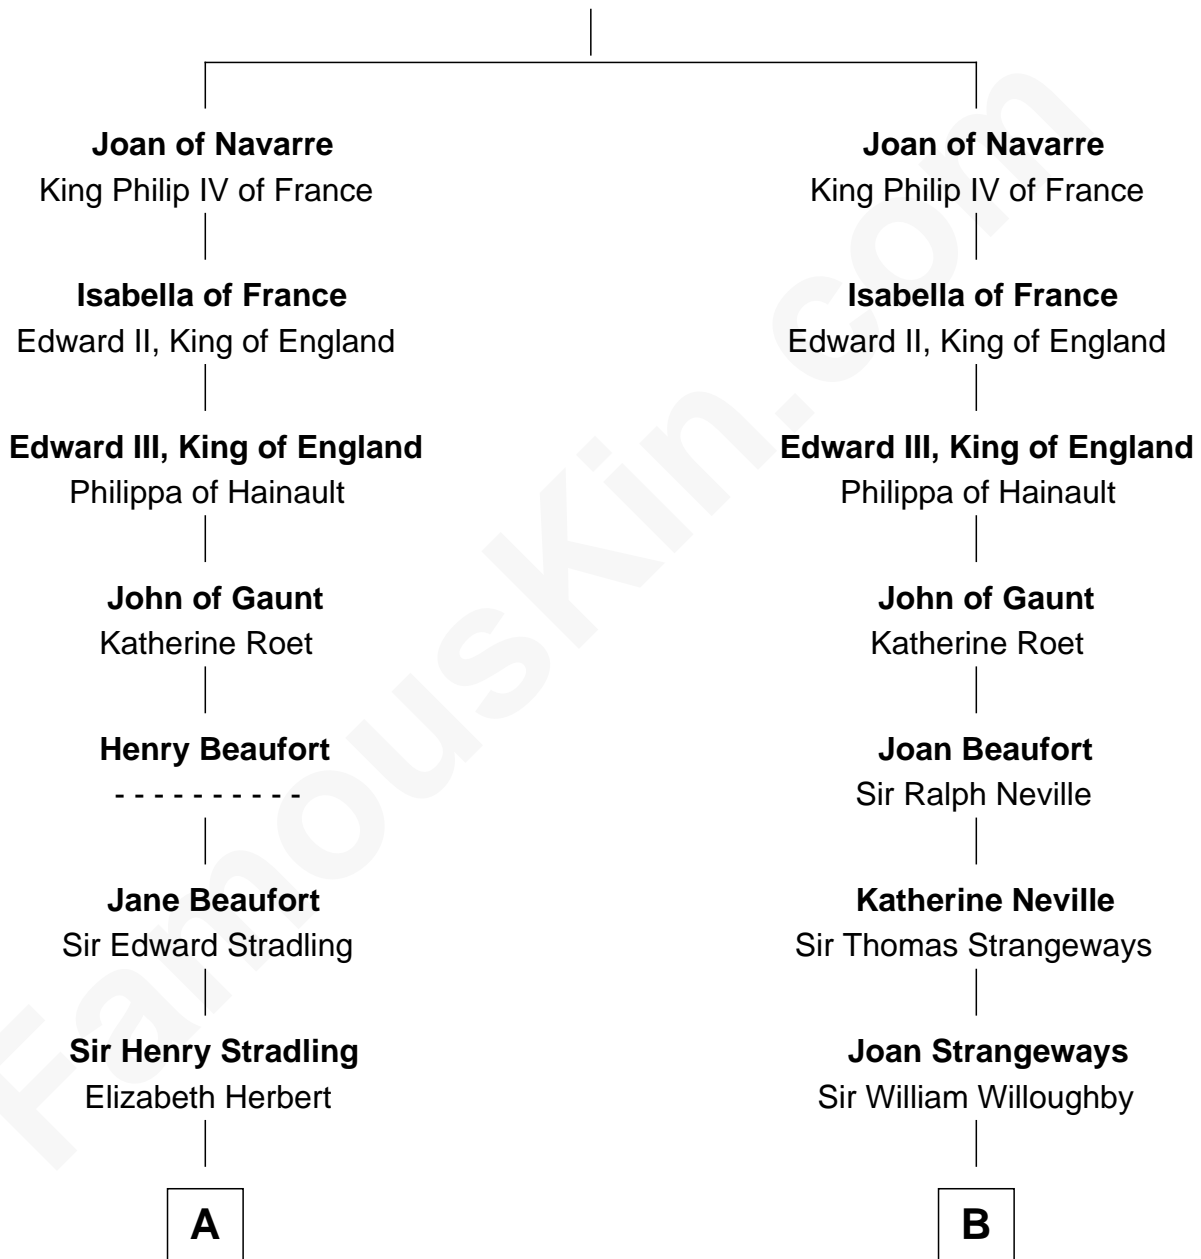

FamousKin.com

Relationship Chart of

Franklin D. Roosevelt

32nd U.S. President

21st cousin of

Alan Shepard

Mercury and Apollo Astronaut

King Henry I of Navarre

Blanche of Artois

C

Rebecca Smith

John Aspinwall

John Aspinwall

Susan Howland

Mary Rebecca Aspinwall

Isaac Daniel Roosevelt

James Roosevelt

Sara Delano

Franklin D. Roosevelt

32nd U.S. President

D

Bradbury Bartlett

Mary True

Thomas Bradbury Bartlett