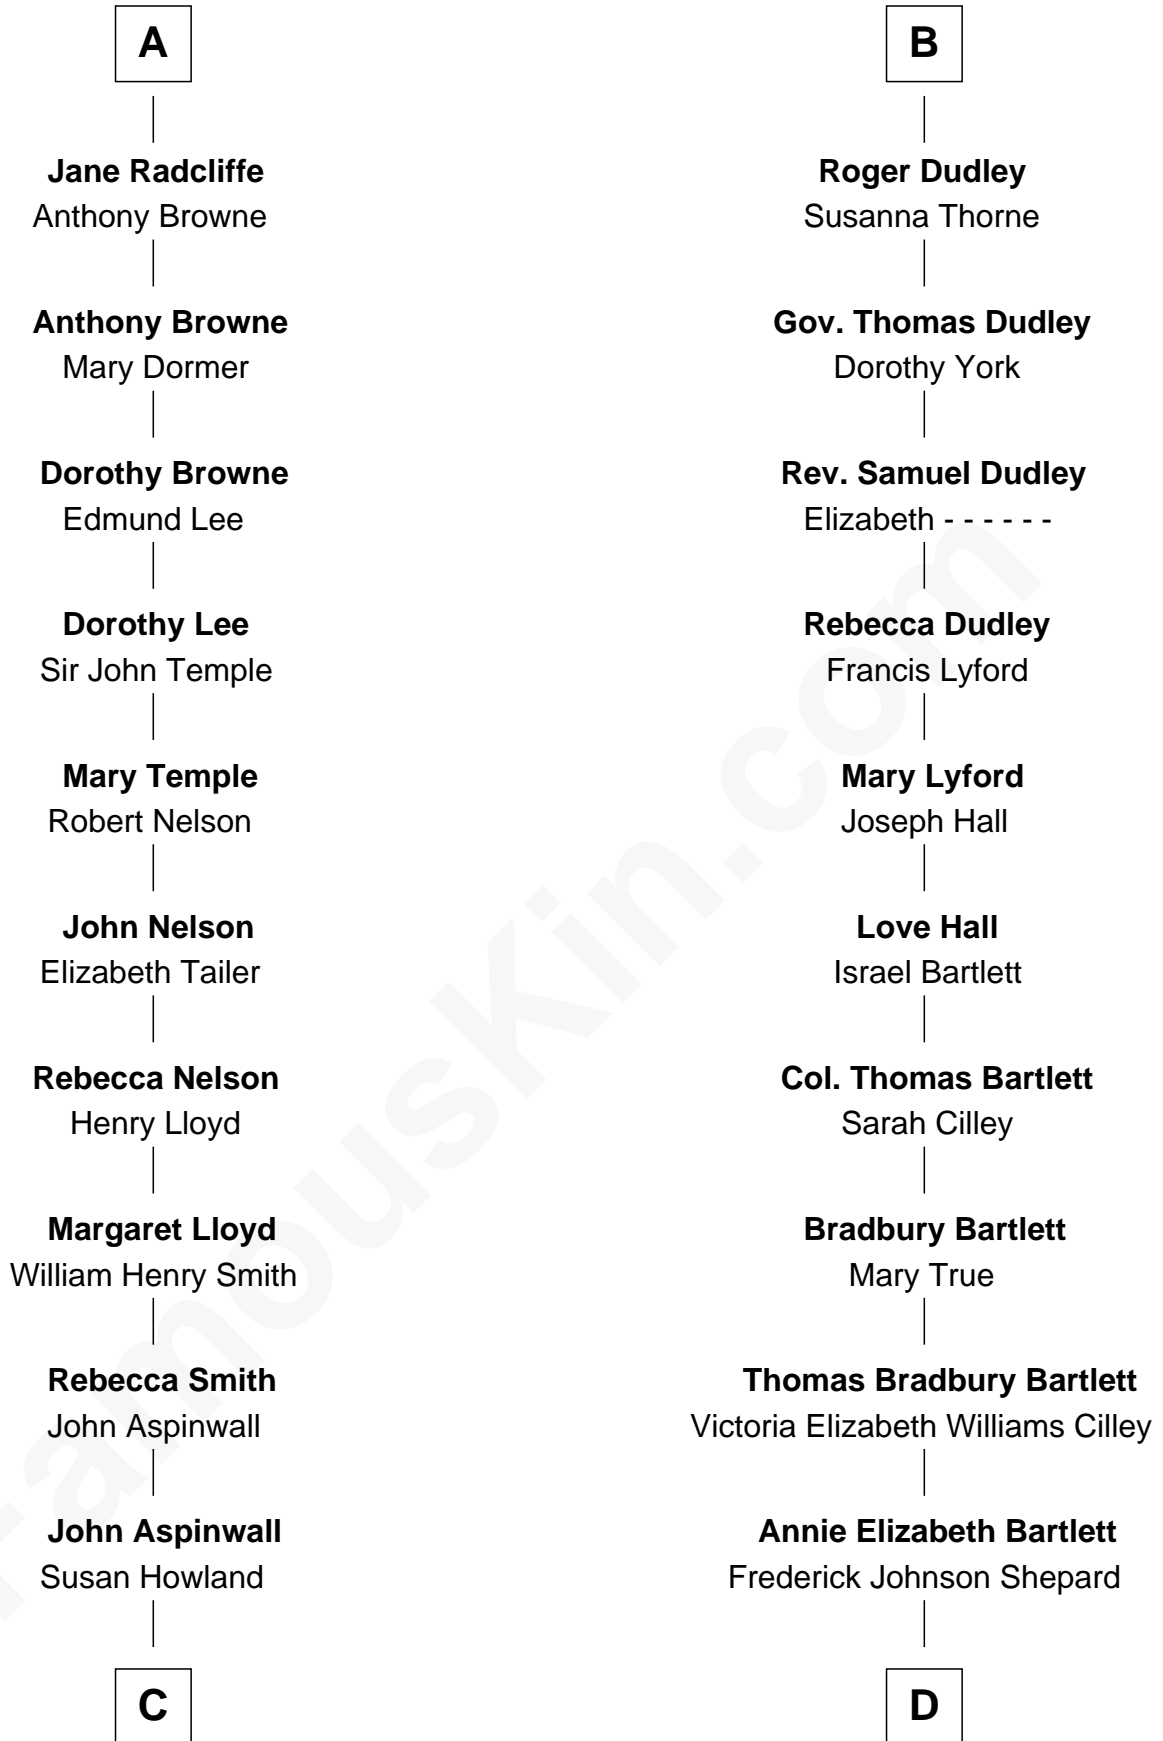

FamousKin.com
Relationship Chart of
Franklin D. Roosevelt
32nd U.S. President

18th cousin 1 time removed of
Alan Shepard
Mercury and Apollo Astronaut

Sir Henry de Percy
 Idoine de Clifford

FamousKin.com