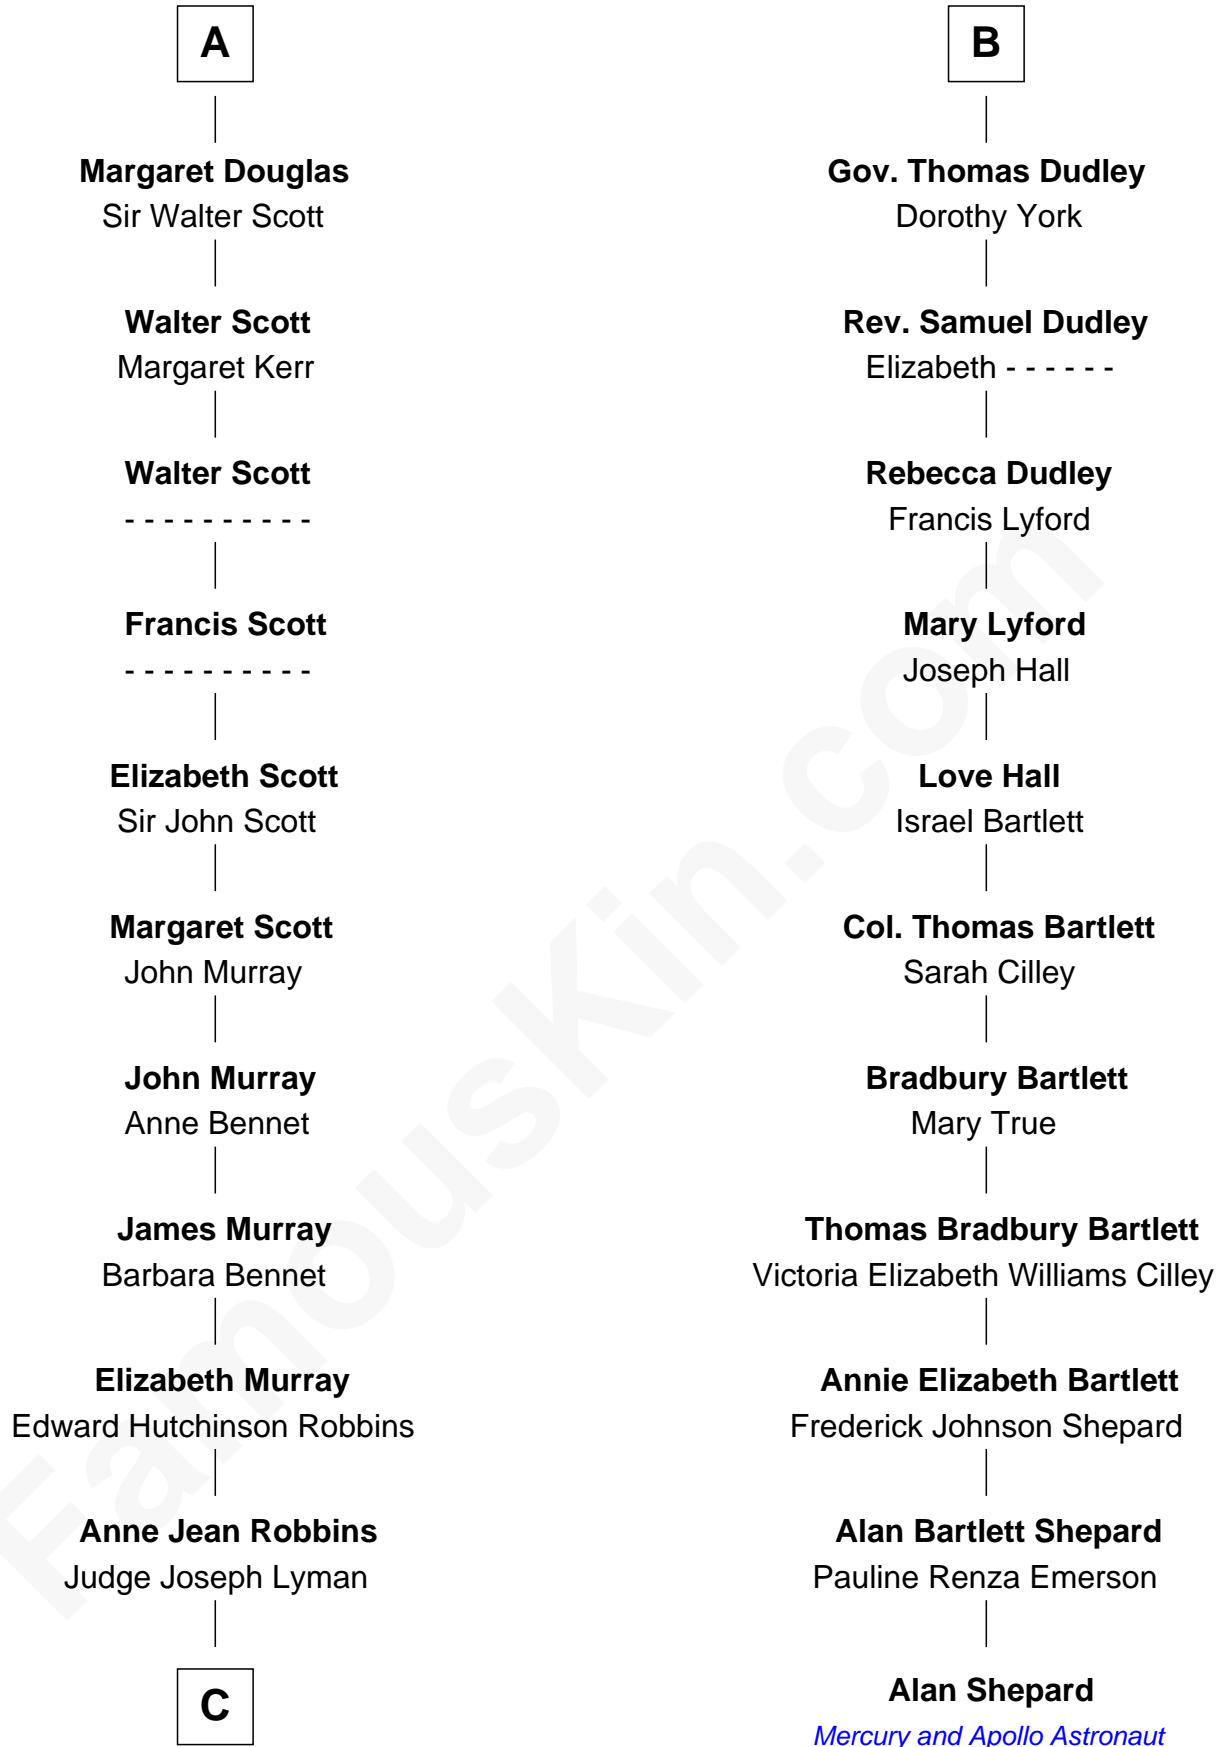

**FamousKin.com**  
**Relationship Chart of**  
**Franklin D. Roosevelt**  
*32nd U.S. President*

**17th cousin 2 times removed of**  
**Alan Shepard**  
*Mercury and Apollo Astronaut*

**Sir Thomas de Holand**  
 Alice Fitzalan

**C**

—  
**Catharine Robbins Lyman**

Warren Delano

—  
**Sara Delano**

James Roosevelt

—  
**Franklin D. Roosevelt**

*32nd U.S. President*

FamousKin.com