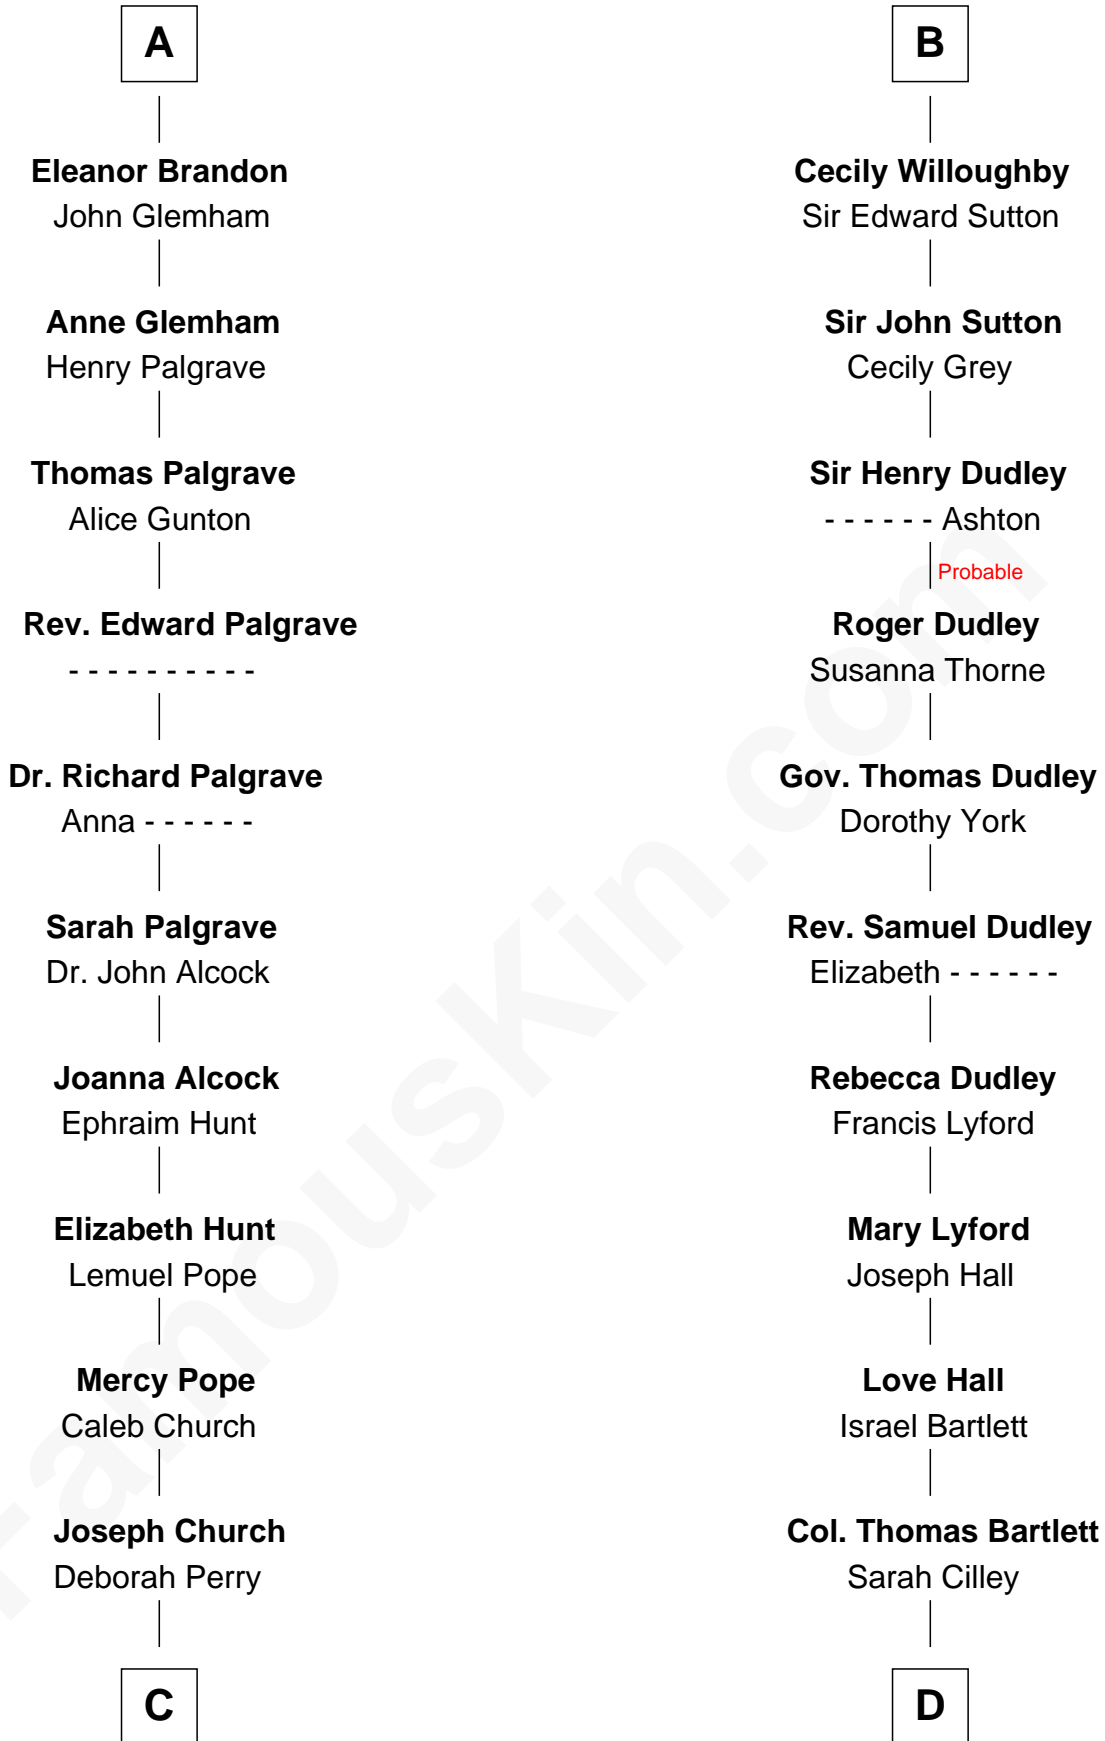

FamousKin.com
Relationship Chart of
Franklin D. Roosevelt
32nd U.S. President

20th cousin 1 time removed of
Alan Shepard
Mercury and Apollo Astronaut

Ferdinand III, King of Castile
 Joanna of Ponthieu

C

Deborah P. Church

Warren Delano

Warren Delano

Catharine Robbins Lyman

Sara Delano

James Roosevelt

Franklin D. Roosevelt

32nd U.S. President

D

Bradbury Bartlett

Mary True

Thomas Bradbury Bartlett

Victoria Elizabeth Williams Cilley

Annie Elizabeth Bartlett

Frederick Johnson Shepard

Alan Bartlett Shepard

Pauline Renza Emerson