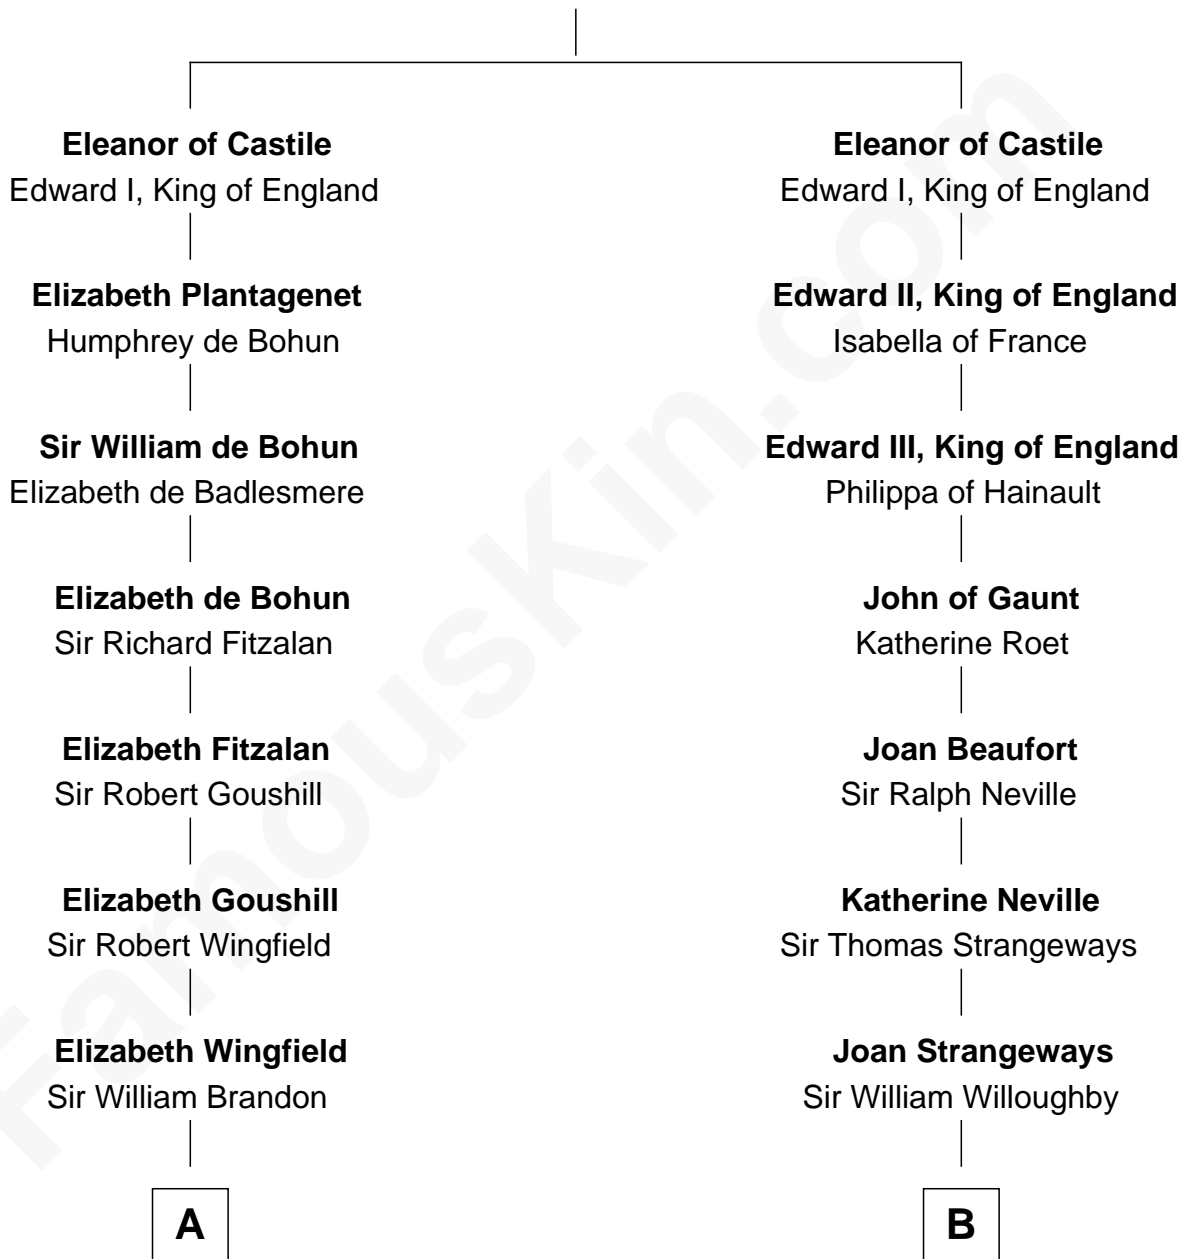

FamousKin.com
Relationship Chart of
Franklin D. Roosevelt
32nd U.S. President

20th cousin 1 time removed of
Alan Shepard
Mercury and Apollo Astronaut

Ferdinand III, King of Castile
 Joanna of Ponthieu

C

Deborah P. Church

Warren Delano

Warren Delano

Catharine Robbins Lyman

Sara Delano

James Roosevelt

Franklin D. Roosevelt

32nd U.S. President

D

Bradbury Bartlett

Mary True

Thomas Bradbury Bartlett

Victoria Elizabeth Williams Cilley

Annie Elizabeth Bartlett

Frederick Johnson Shepard

Alan Bartlett Shepard

Pauline Renza Emerson