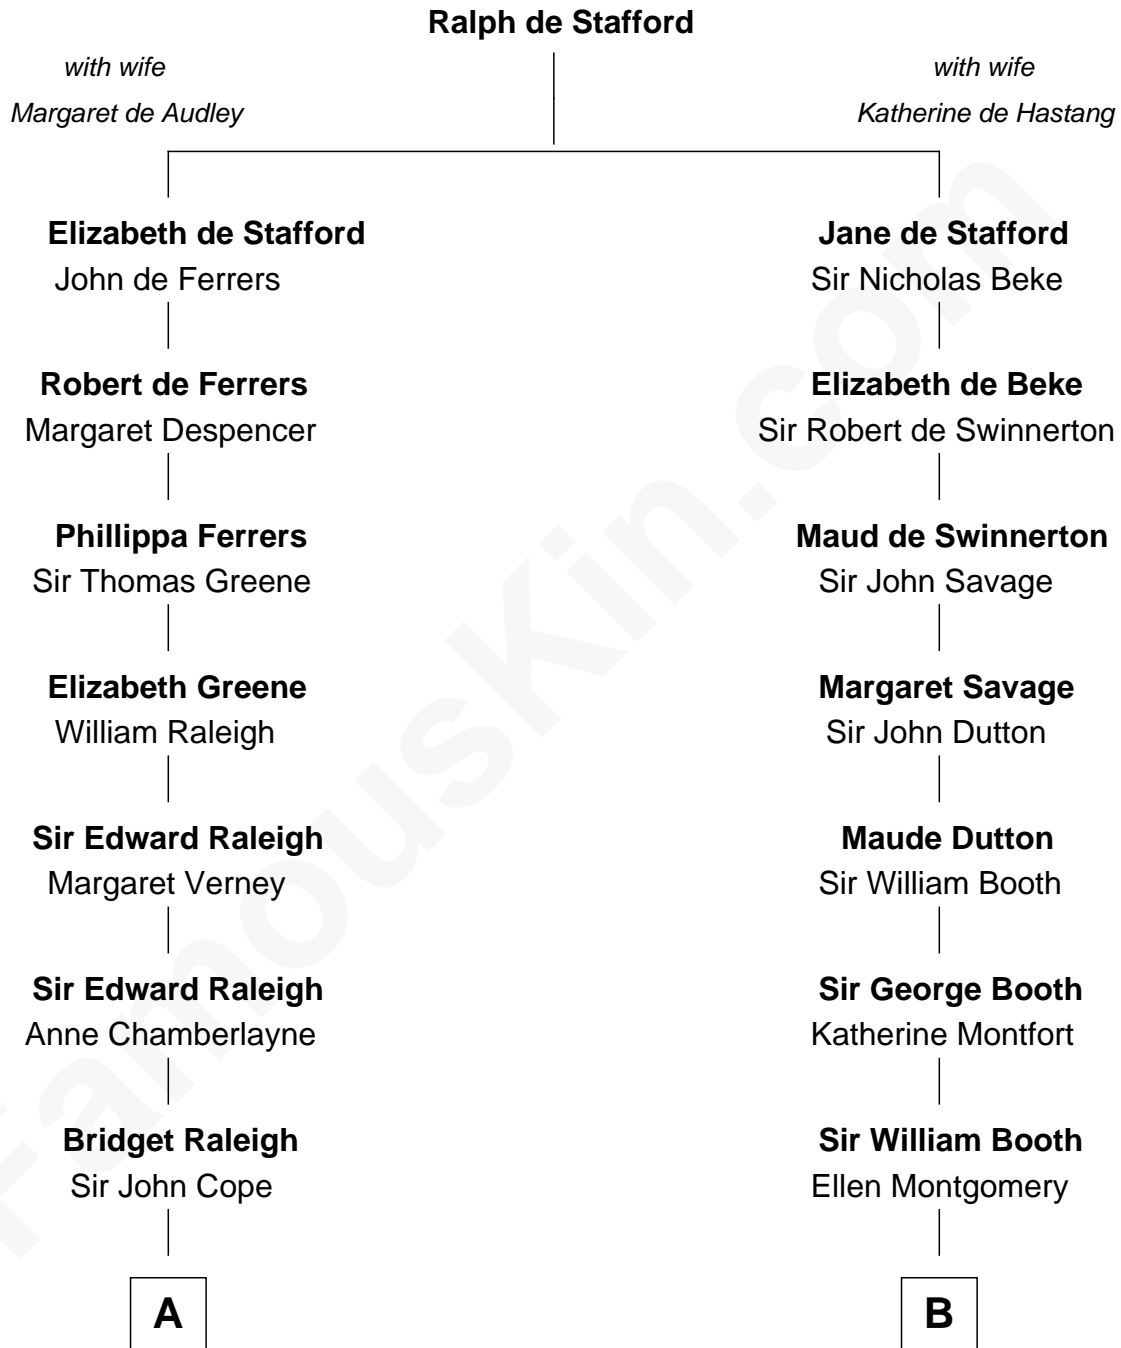

FamousKin.com
Relationship Chart of
Franklin D. Roosevelt
32nd U.S. President

18th cousin 2 times removed of
Christian Herter
59th Governor of Massachusetts

C

Sara Delano
James Roosevelt

Franklin D. Roosevelt
32nd U.S. President

D

Archibald Miles
Mary Treese

Mary Miles
Christian Herter

Albert Herter
Adele McGinnis

Christian Herter
59th Governor of Massachusetts

FamousKin.com