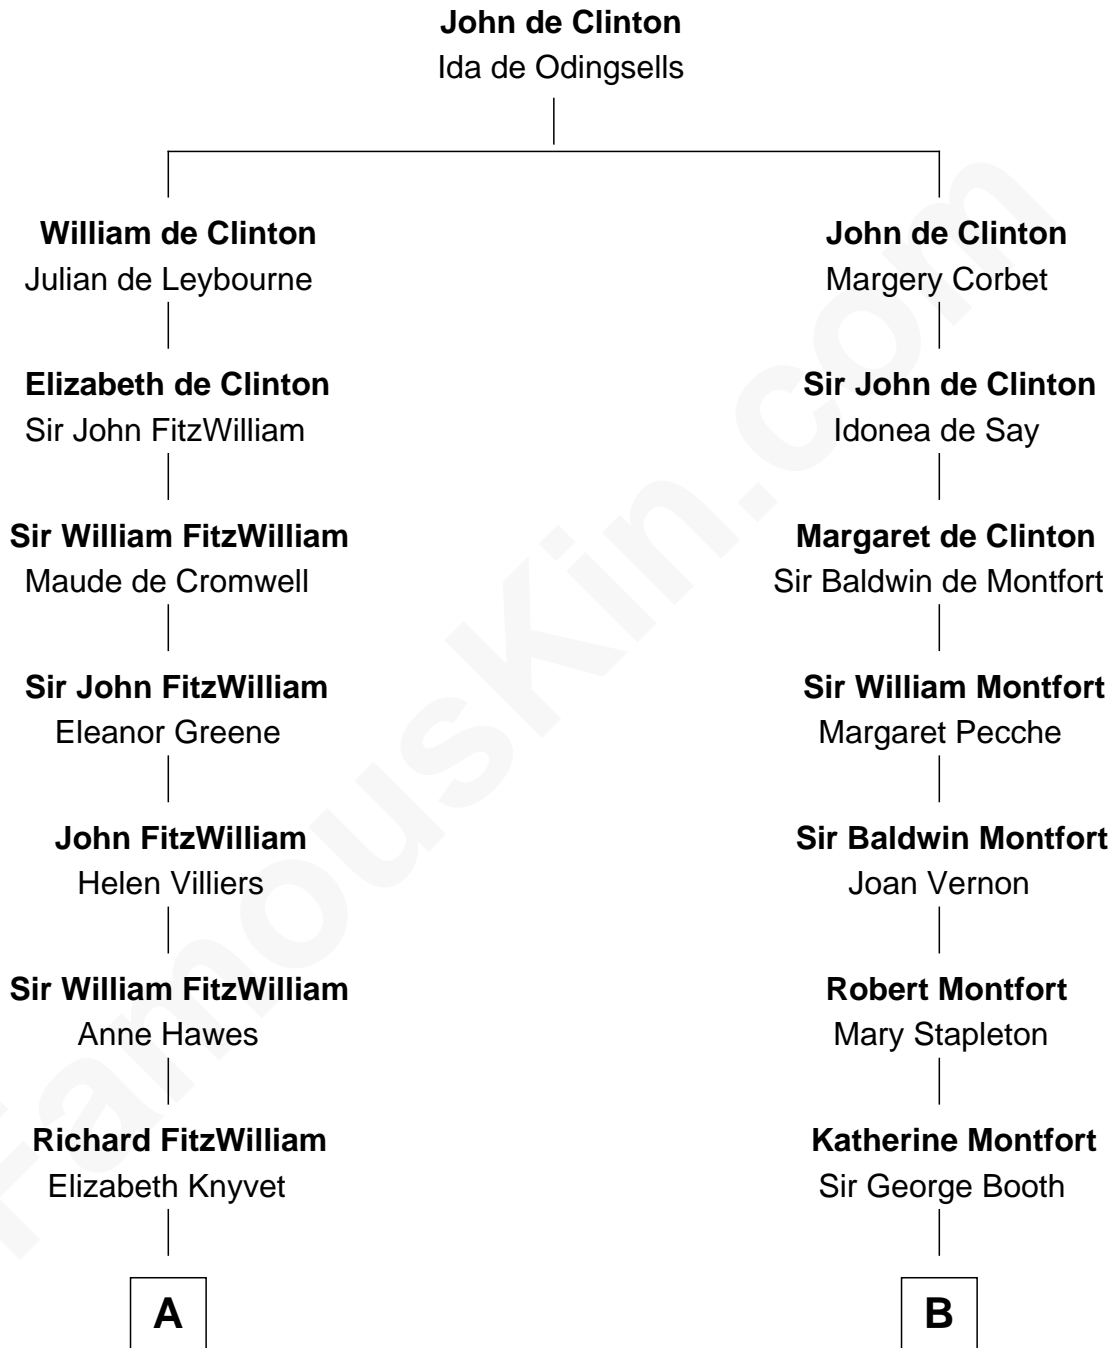

**FamousKin.com**  
**Relationship Chart of**  
**Franklin D. Roosevelt**  
*32nd U.S. President*

**18th cousin 3 times removed of**  
**Christian Herter**  
*59th Governor of Massachusetts*

**C**

**James Roosevelt**

Sara Delano

**Franklin D. Roosevelt**

*32nd U.S. President*

**D**

**Sarah Fiske**

Erastus Miles

**Archibald Miles**

Mary Treese