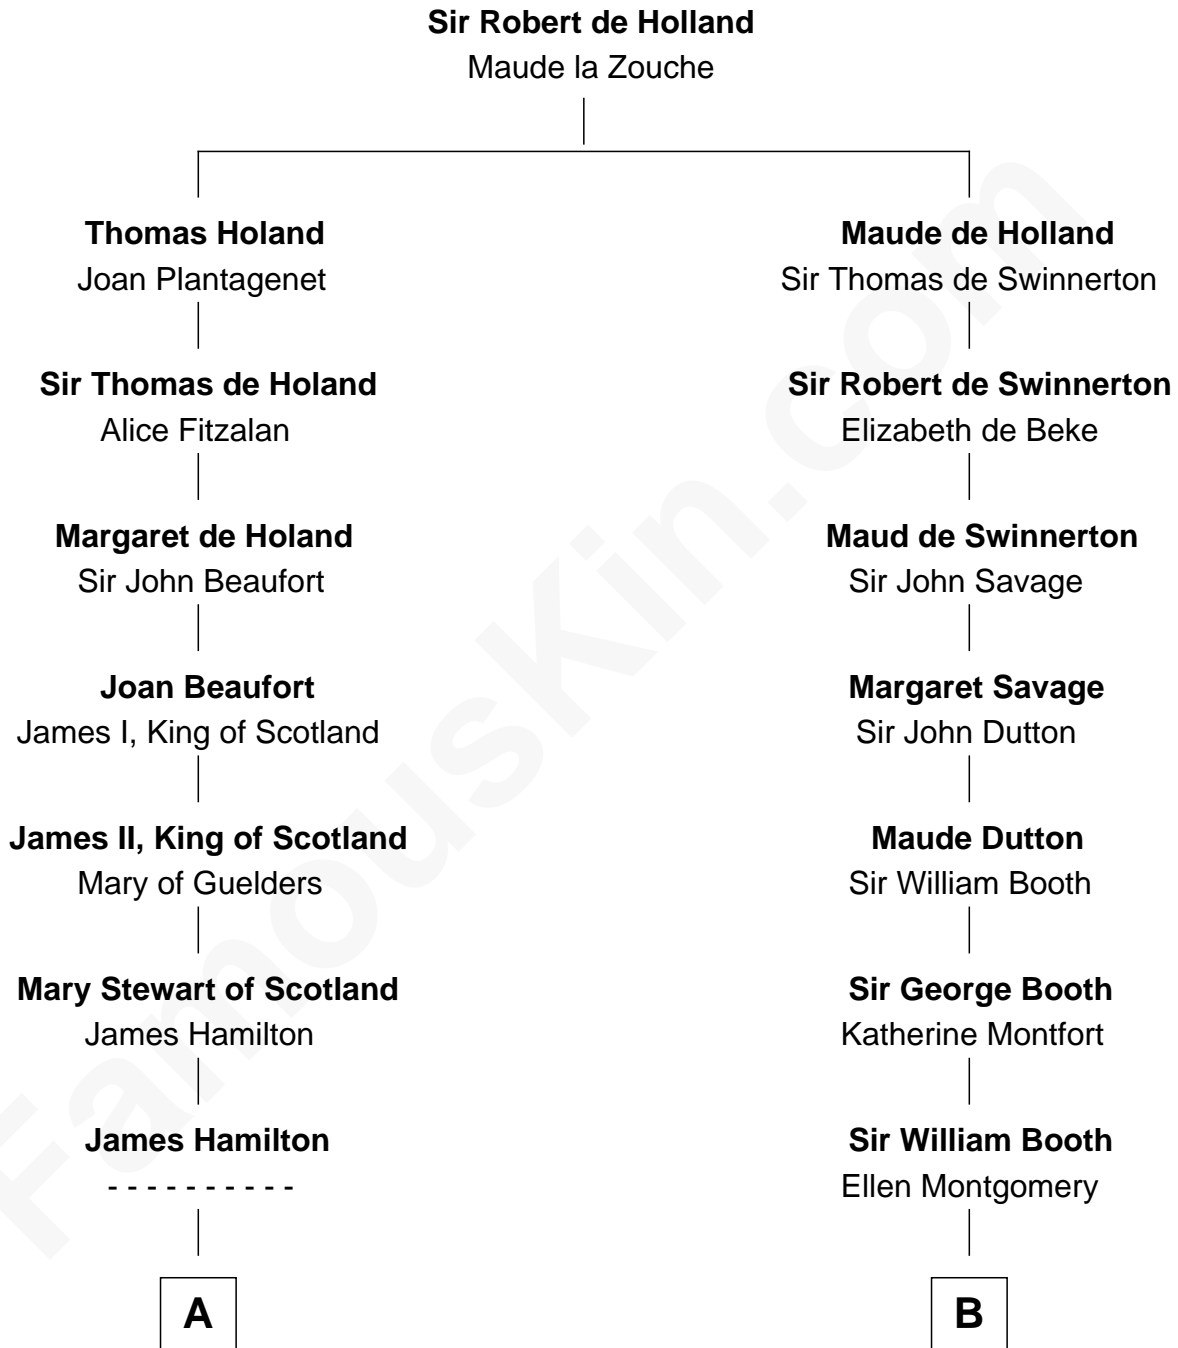

FamousKin.com
Relationship Chart of
Franklin D. Roosevelt
32nd U.S. President

20th cousin 1 time removed of
Christian Herter
59th Governor of Massachusetts

C

Elizabeth Murray
Edward Hutchinson Robbins

Anne Jean Robbins
Judge Joseph Lyman

Catharine Robbins Lyman
Warren Delano

Sara Delano
James Roosevelt

Franklin D. Roosevelt
32nd U.S. President

D

Archibald Miles
Mary Treese

Mary Miles
Christian Herter

Albert Herter
Adele McGinnis

Christian Herter
59th Governor of Massachusetts