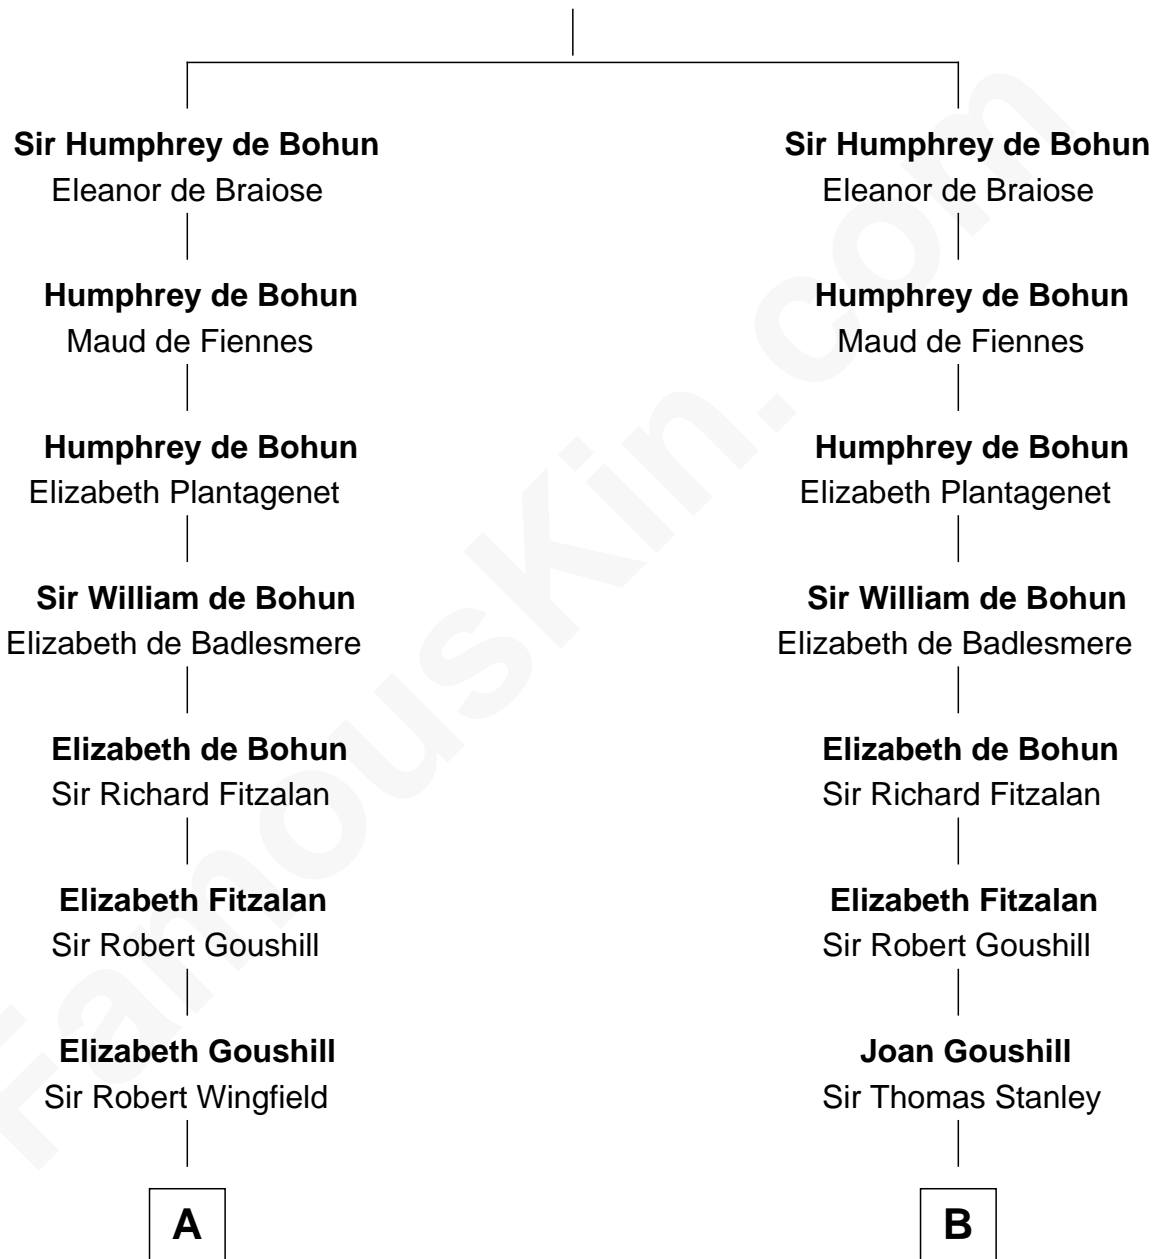

FamousKin.com
Relationship Chart of
Franklin D. Roosevelt
32nd U.S. President

19th cousin 2 times removed of
John Quincy Adams
6th U.S. President

Sir Humphrey de Bohun
Maud of Eu

C

Joseph Church
Deborah Perry

Deborah P. Church
Warren Delano

Warren Delano
Catharine Robbins Lyman

Sara Delano
James Roosevelt

Franklin D. Roosevelt
32nd U.S. President

D

Elizabeth Quincy
Rev. William Smith

Abigail Quincy Smith
John Adams

John Quincy Adams
6th U.S. President

FamousKin.com