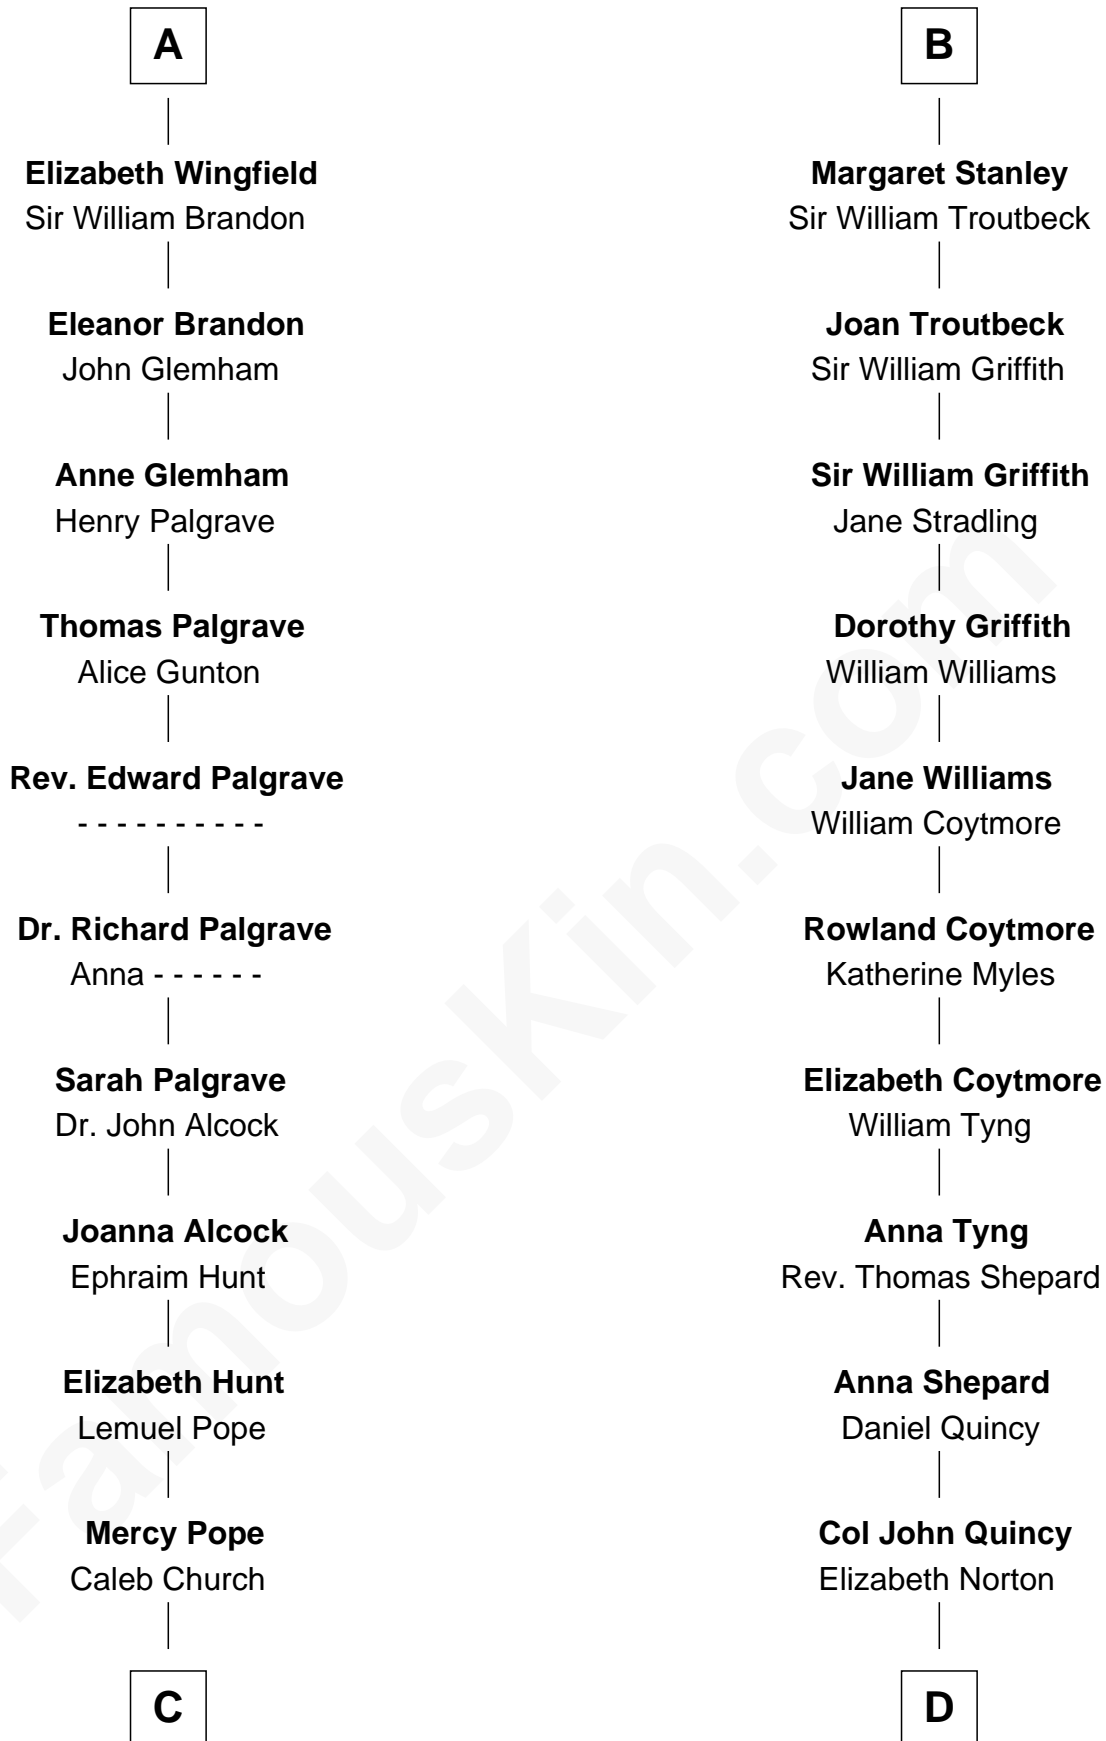

FamousKin.com
Relationship Chart of
Franklin D. Roosevelt
32nd U.S. President

19th cousin 2 times removed of
John Quincy Adams
6th U.S. President

Sir Humphrey de Bohun
Maud of Eu

C

Joseph Church
Deborah Perry

Deborah P. Church
Warren Delano

Warren Delano
Catharine Robbins Lyman

Sara Delano
James Roosevelt

Franklin D. Roosevelt
32nd U.S. President

D

Elizabeth Quincy
Rev. William Smith

Abigail Quincy Smith
John Adams