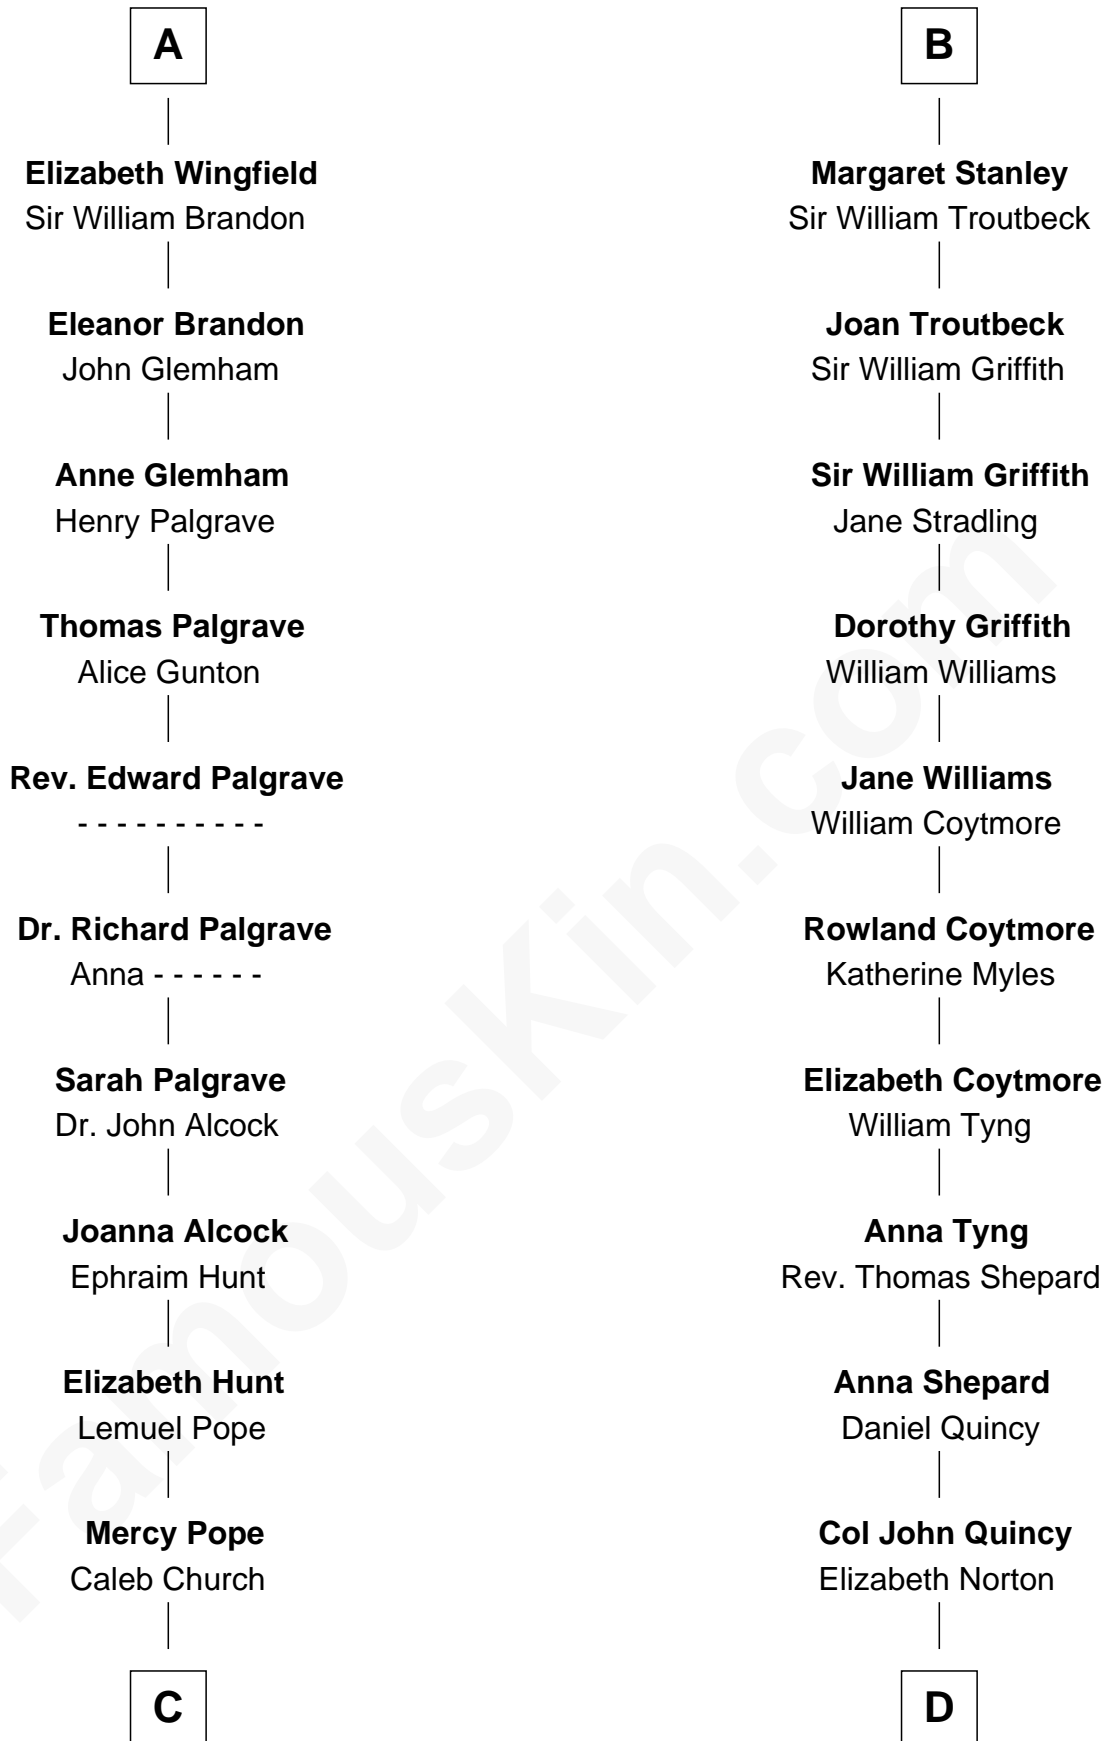

**FamousKin.com**  
**Relationship Chart of**  
**Franklin D. Roosevelt**  
*32nd U.S. President*

19th cousin 2 times removed of  
**John Quincy Adams**  
*6th U.S. President*

**Sir Gerald de Prendergast**

**C**

**Joseph Church**  
Deborah Perry

**Deborah P. Church**  
Warren Delano

**Warren Delano**  
Catharine Robbins Lyman

**Sara Delano**  
James Roosevelt

**Franklin D. Roosevelt**  
*32nd U.S. President*