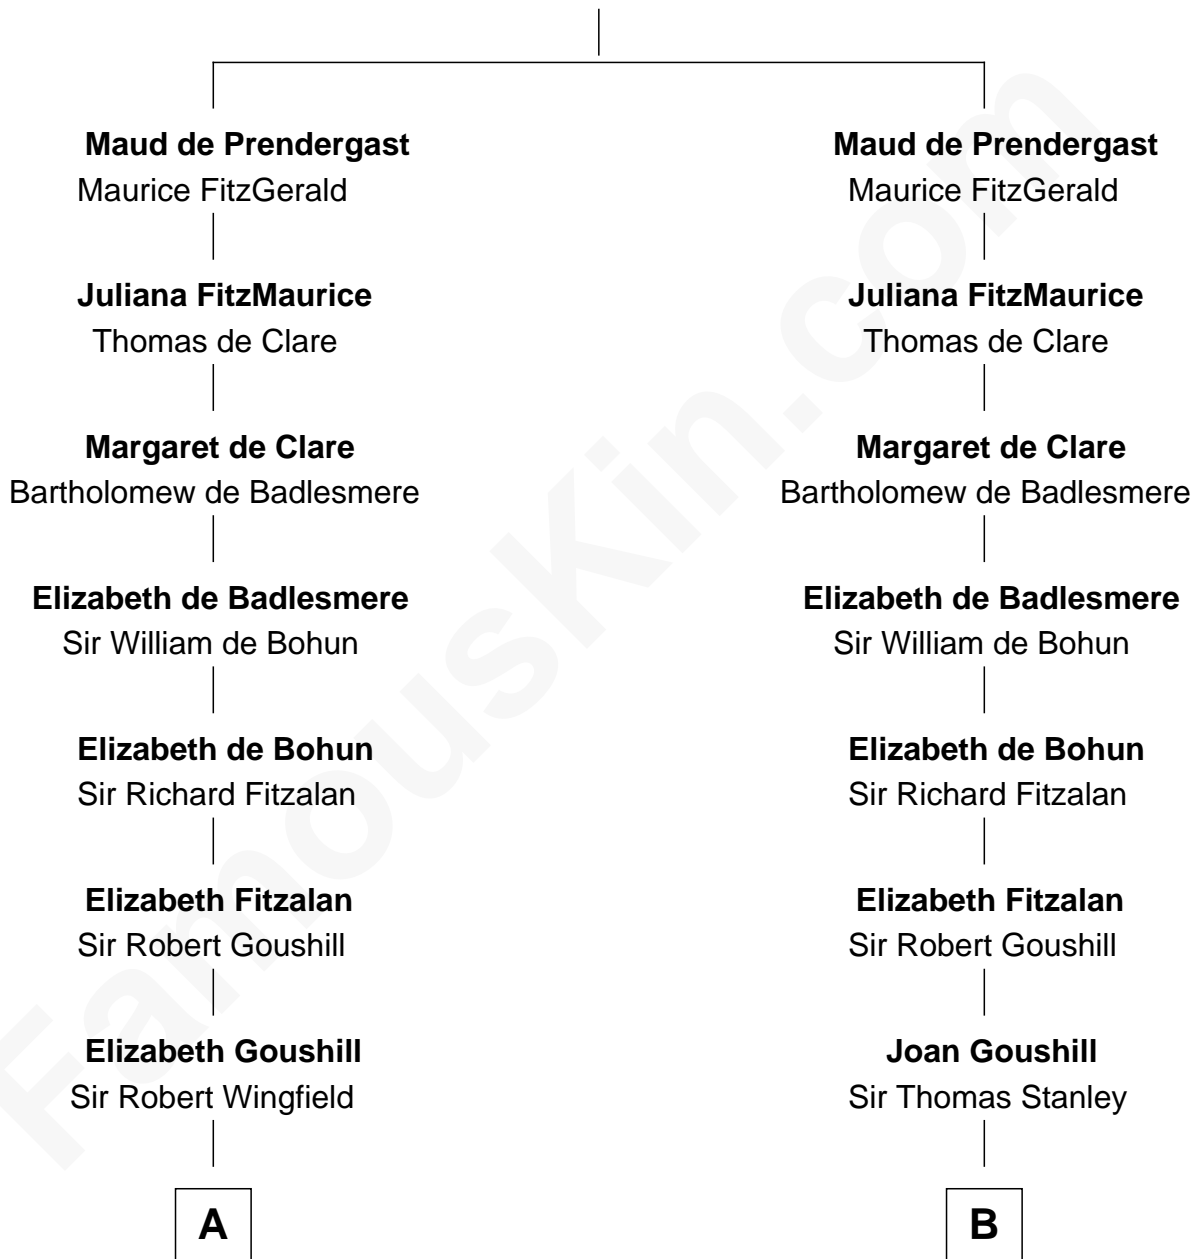

**FamousKin.com**  
**Relationship Chart of**  
**Franklin D. Roosevelt**  
*32nd U.S. President*

19th cousin 2 times removed of  
**John Quincy Adams**  
*6th U.S. President*

**Sir Gerald de Prendergast**

**C**

**Joseph Church**  
Deborah Perry

**Deborah P. Church**  
Warren Delano

**Warren Delano**  
Catharine Robbins Lyman

**Sara Delano**  
James Roosevelt

**Franklin D. Roosevelt**  
*32nd U.S. President*