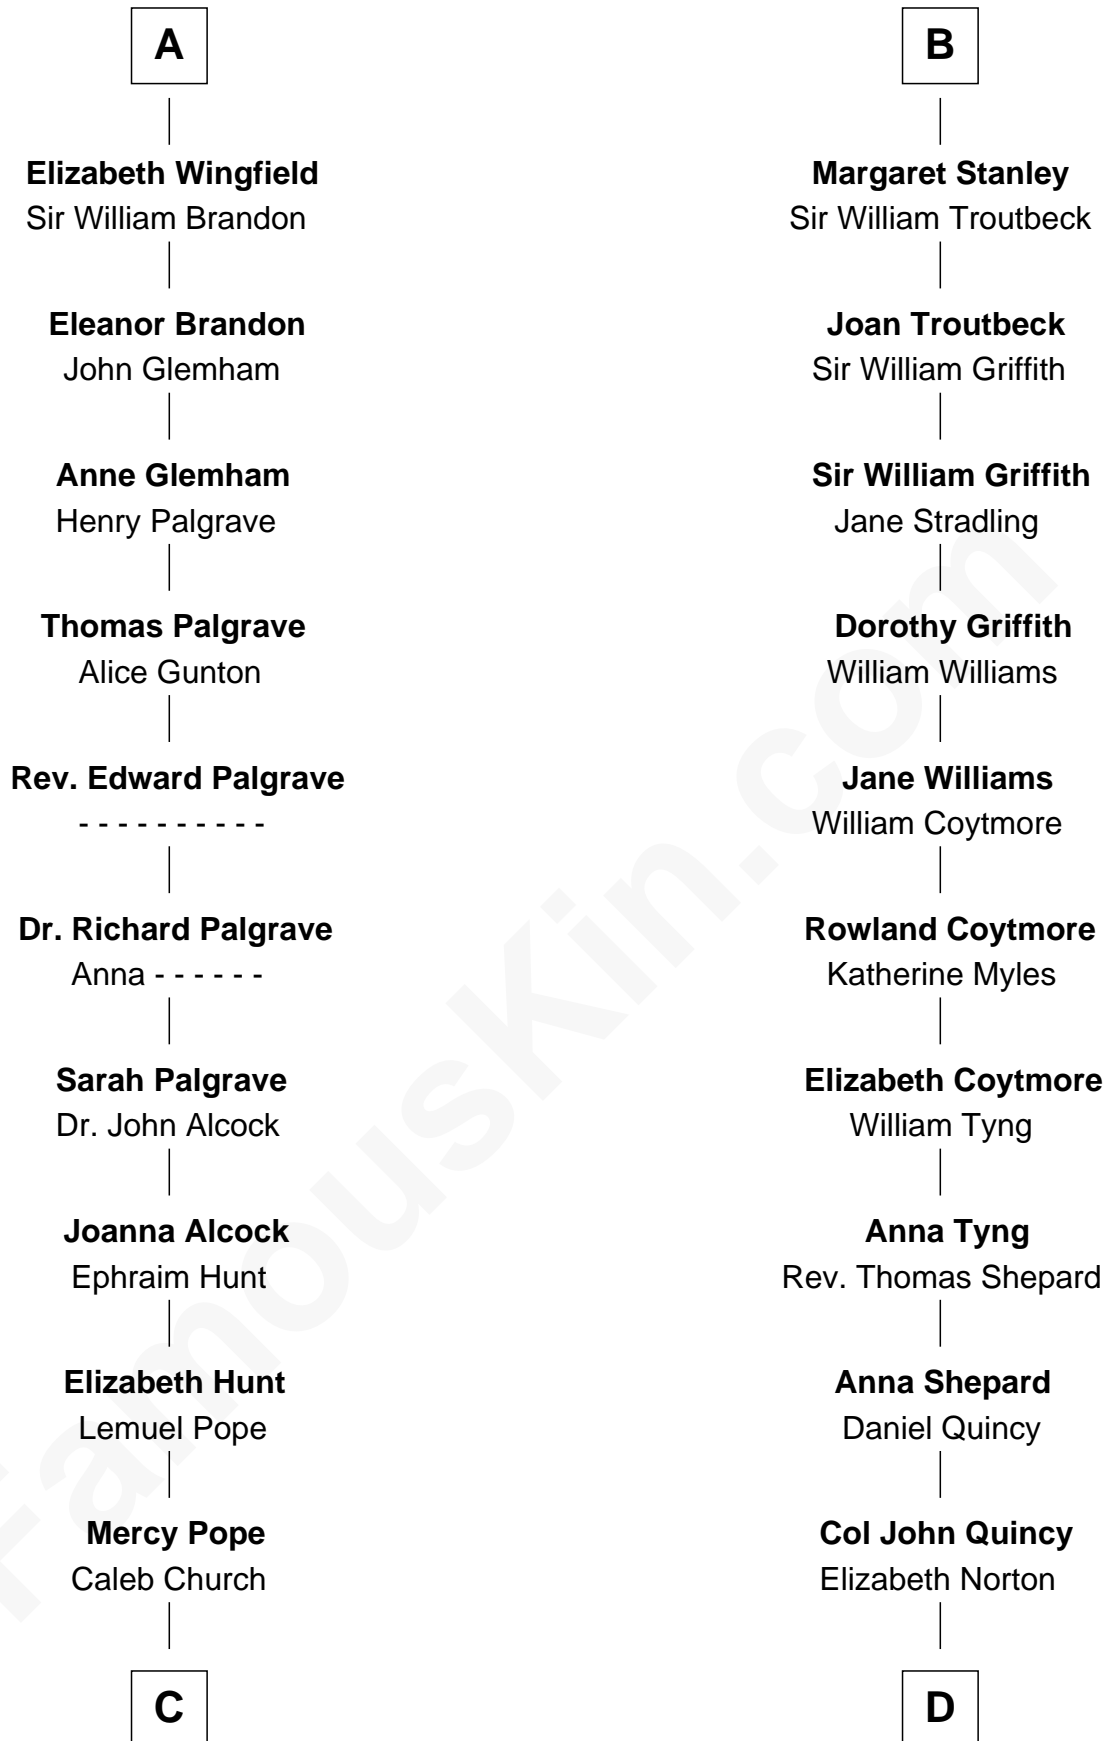

FamousKin.com
Relationship Chart of
Franklin D. Roosevelt
32nd U.S. President

19th cousin 2 times removed of
John Quincy Adams
6th U.S. President

C

Joseph Church

Deborah Perry

Deborah P. Church

Warren Delano

Warren Delano

Catharine Robbins Lyman

Sara Delano

James Roosevelt

Franklin D. Roosevelt

32nd U.S. President

D

Elizabeth Quincy