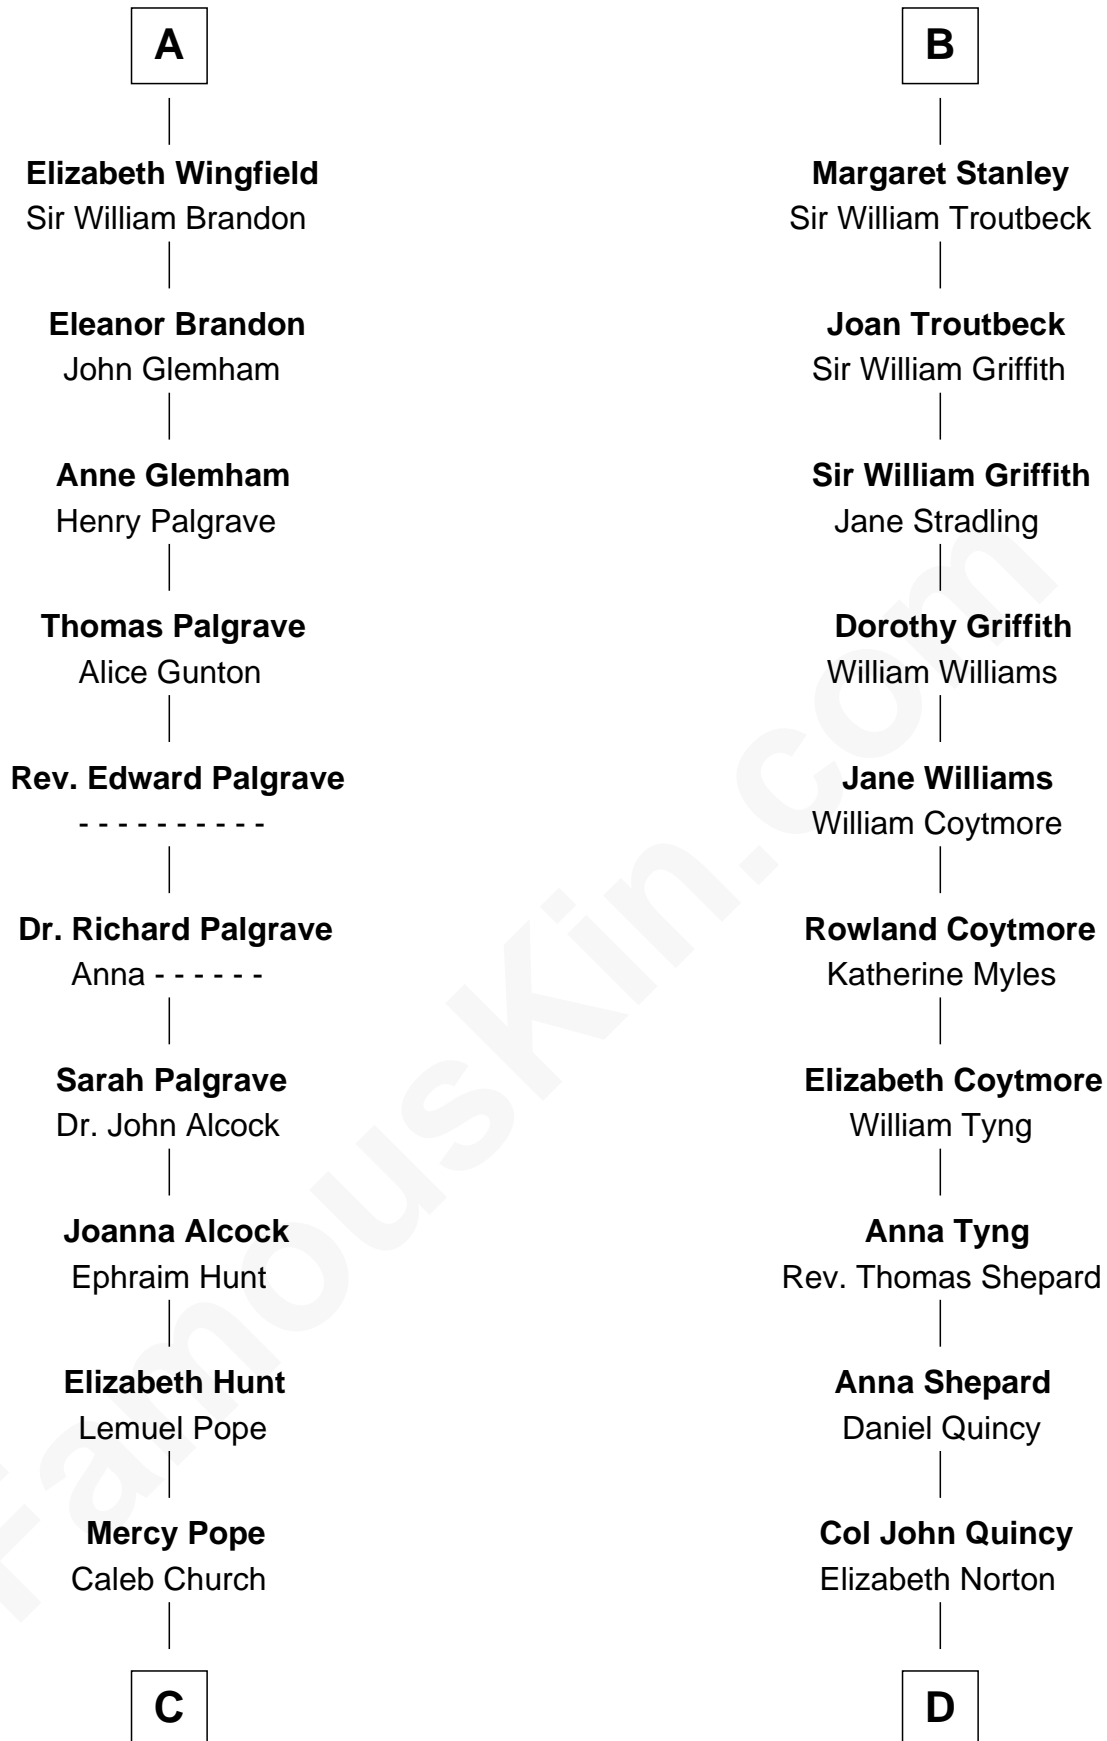

FamousKin.com
Relationship Chart of
Franklin D. Roosevelt
32nd U.S. President

19th cousin 2 times removed of
John Quincy Adams
6th U.S. President

C

Joseph Church
Deborah Perry

Deborah P. Church
Warren Delano

Warren Delano
Catharine Robbins Lyman

Sara Delano
James Roosevelt

Franklin D. Roosevelt
32nd U.S. President

D

Elizabeth Quincy
Rev. William Smith

Abigail Quincy Smith
John Adams

John Quincy Adams
6th U.S. President