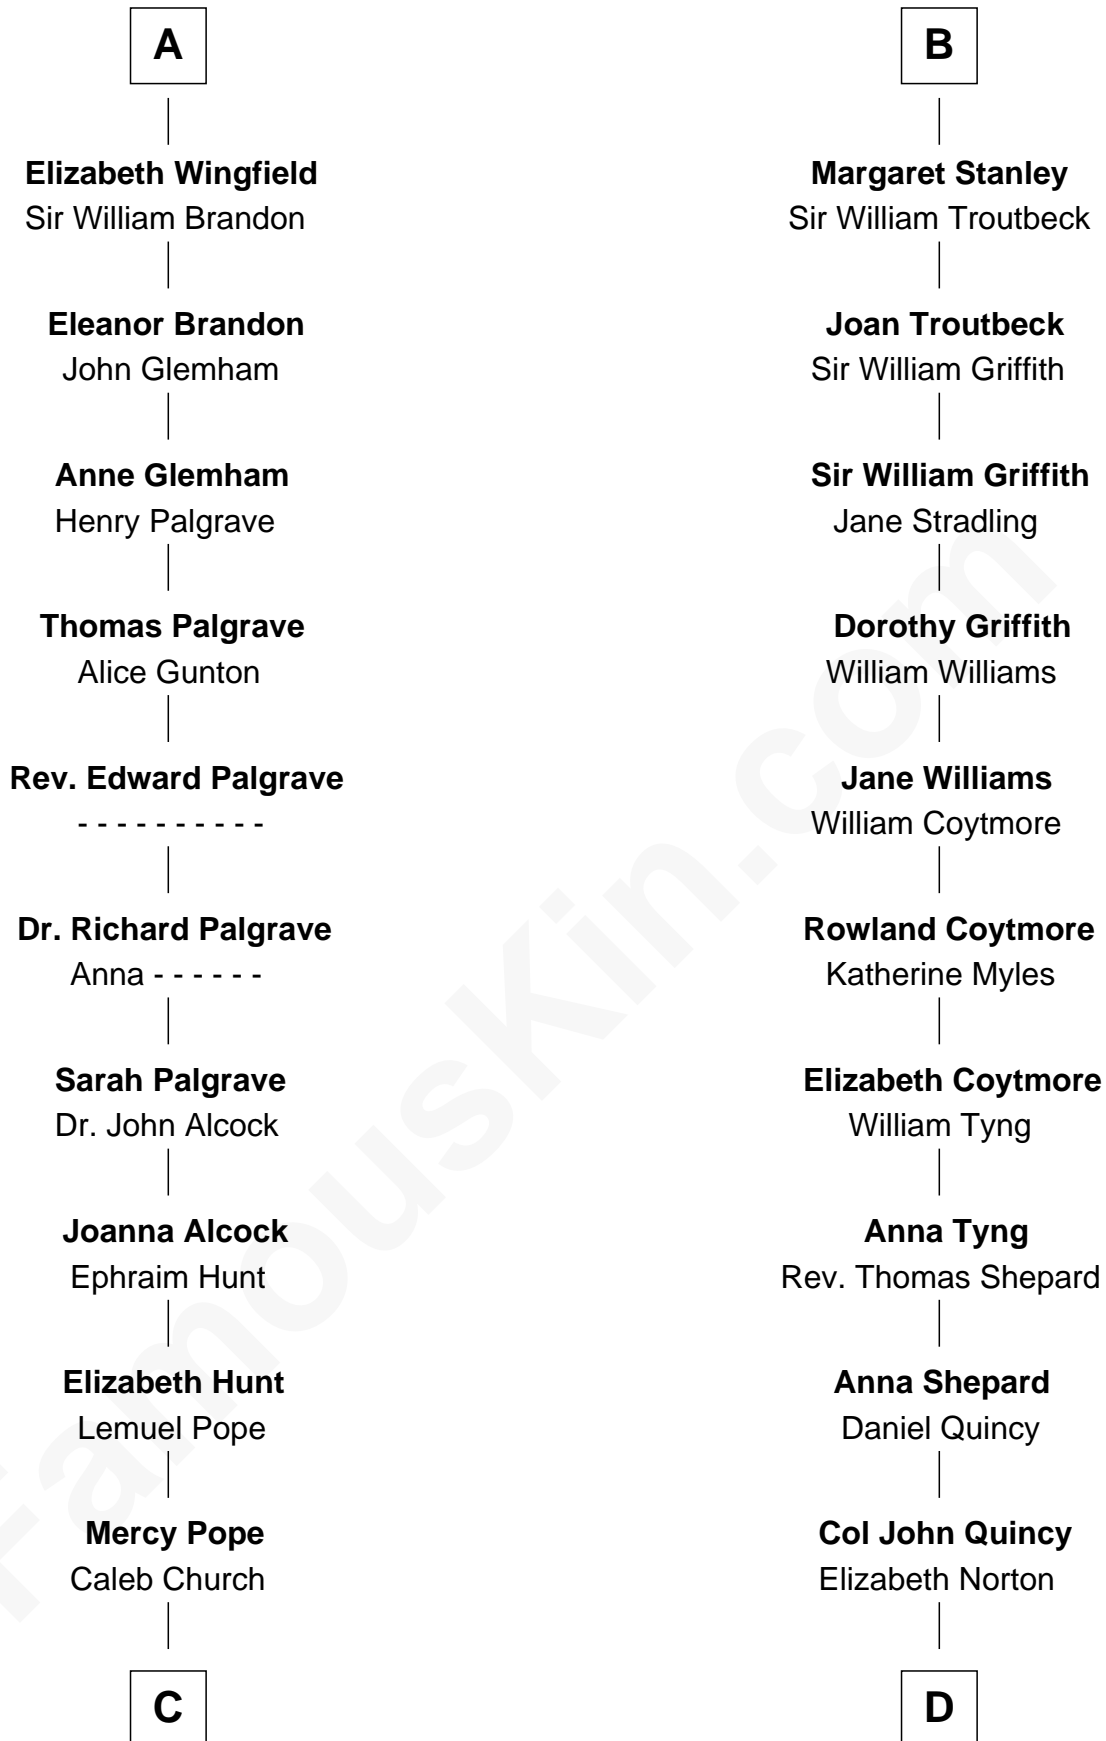

**FamousKin.com**  
**Relationship Chart of**  
**Franklin D. Roosevelt**  
*32nd U.S. President*

19th cousin 2 times removed of  
**John Quincy Adams**  
*6th U.S. President*

**C**

**Joseph Church**  
Deborah Perry

**Deborah P. Church**  
Warren Delano

**Warren Delano**  
Catharine Robbins Lyman

**Sara Delano**  
James Roosevelt

**Franklin D. Roosevelt**  
*32nd U.S. President*

**D**

**Elizabeth Quincy**  
Rev. William Smith