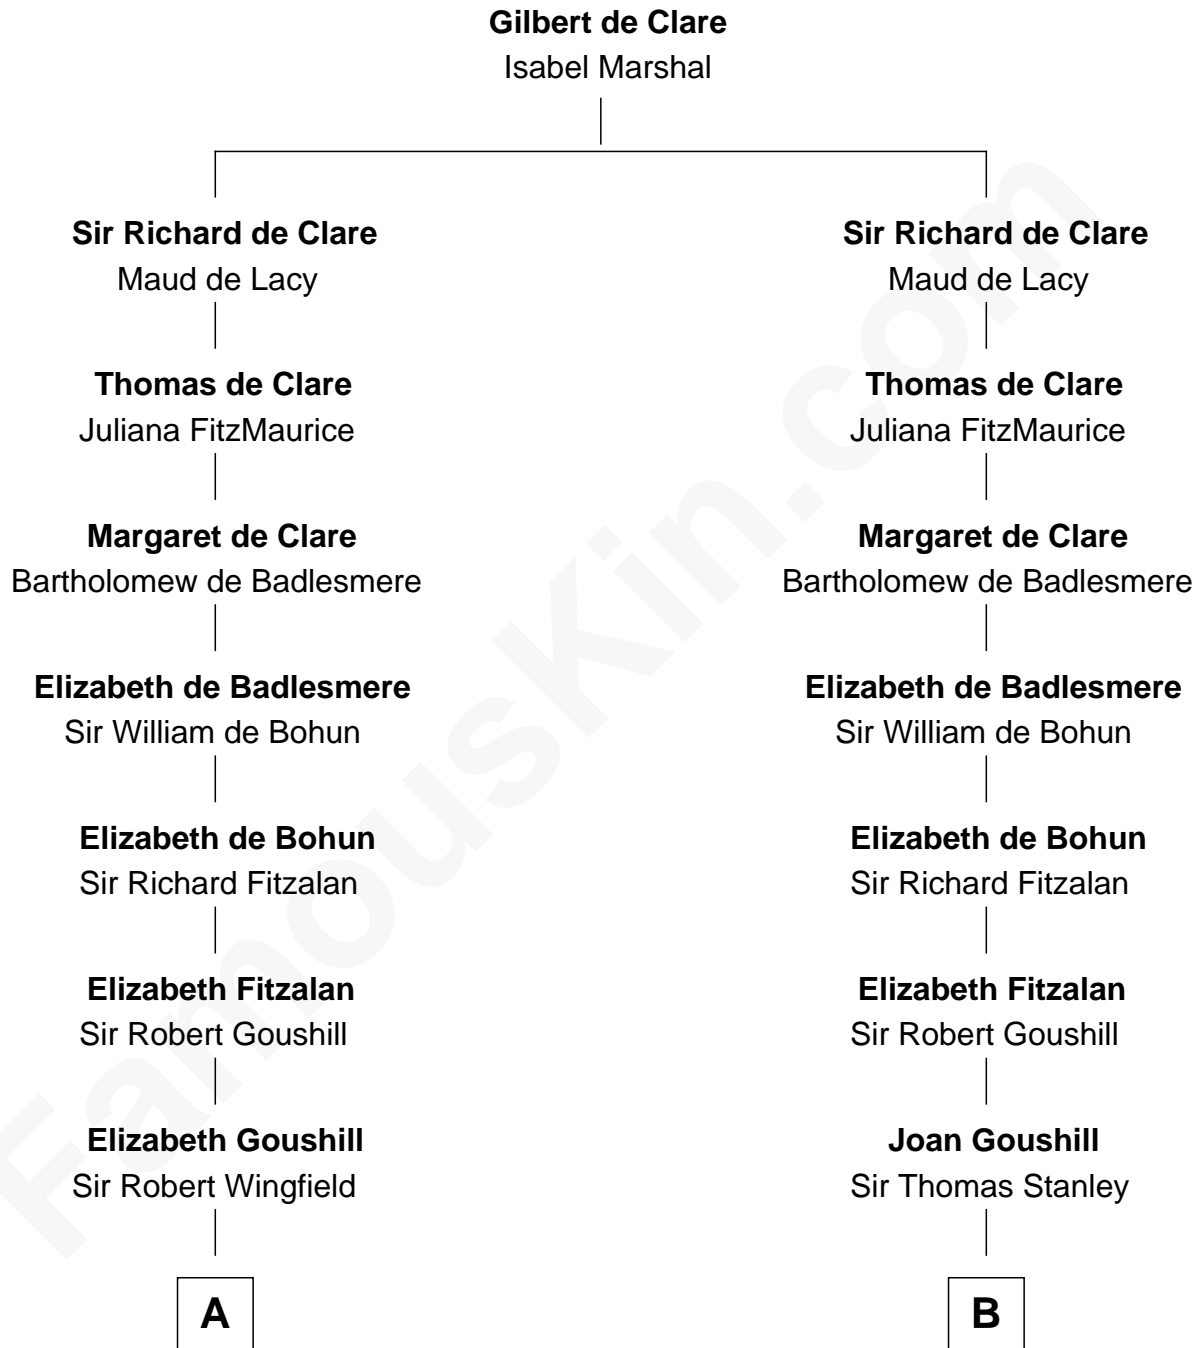

**FamousKin.com**  
**Relationship Chart of**  
**Franklin D. Roosevelt**  
*32nd U.S. President*

19th cousin 2 times removed of  
**John Quincy Adams**  
*6th U.S. President*

**C**

**Joseph Church**  
Deborah Perry

**Deborah P. Church**  
Warren Delano

**Warren Delano**  
Catharine Robbins Lyman

**Sara Delano**  
James Roosevelt

**Franklin D. Roosevelt**  
*32nd U.S. President*

**D**

**Elizabeth Quincy**  
Rev. William Smith