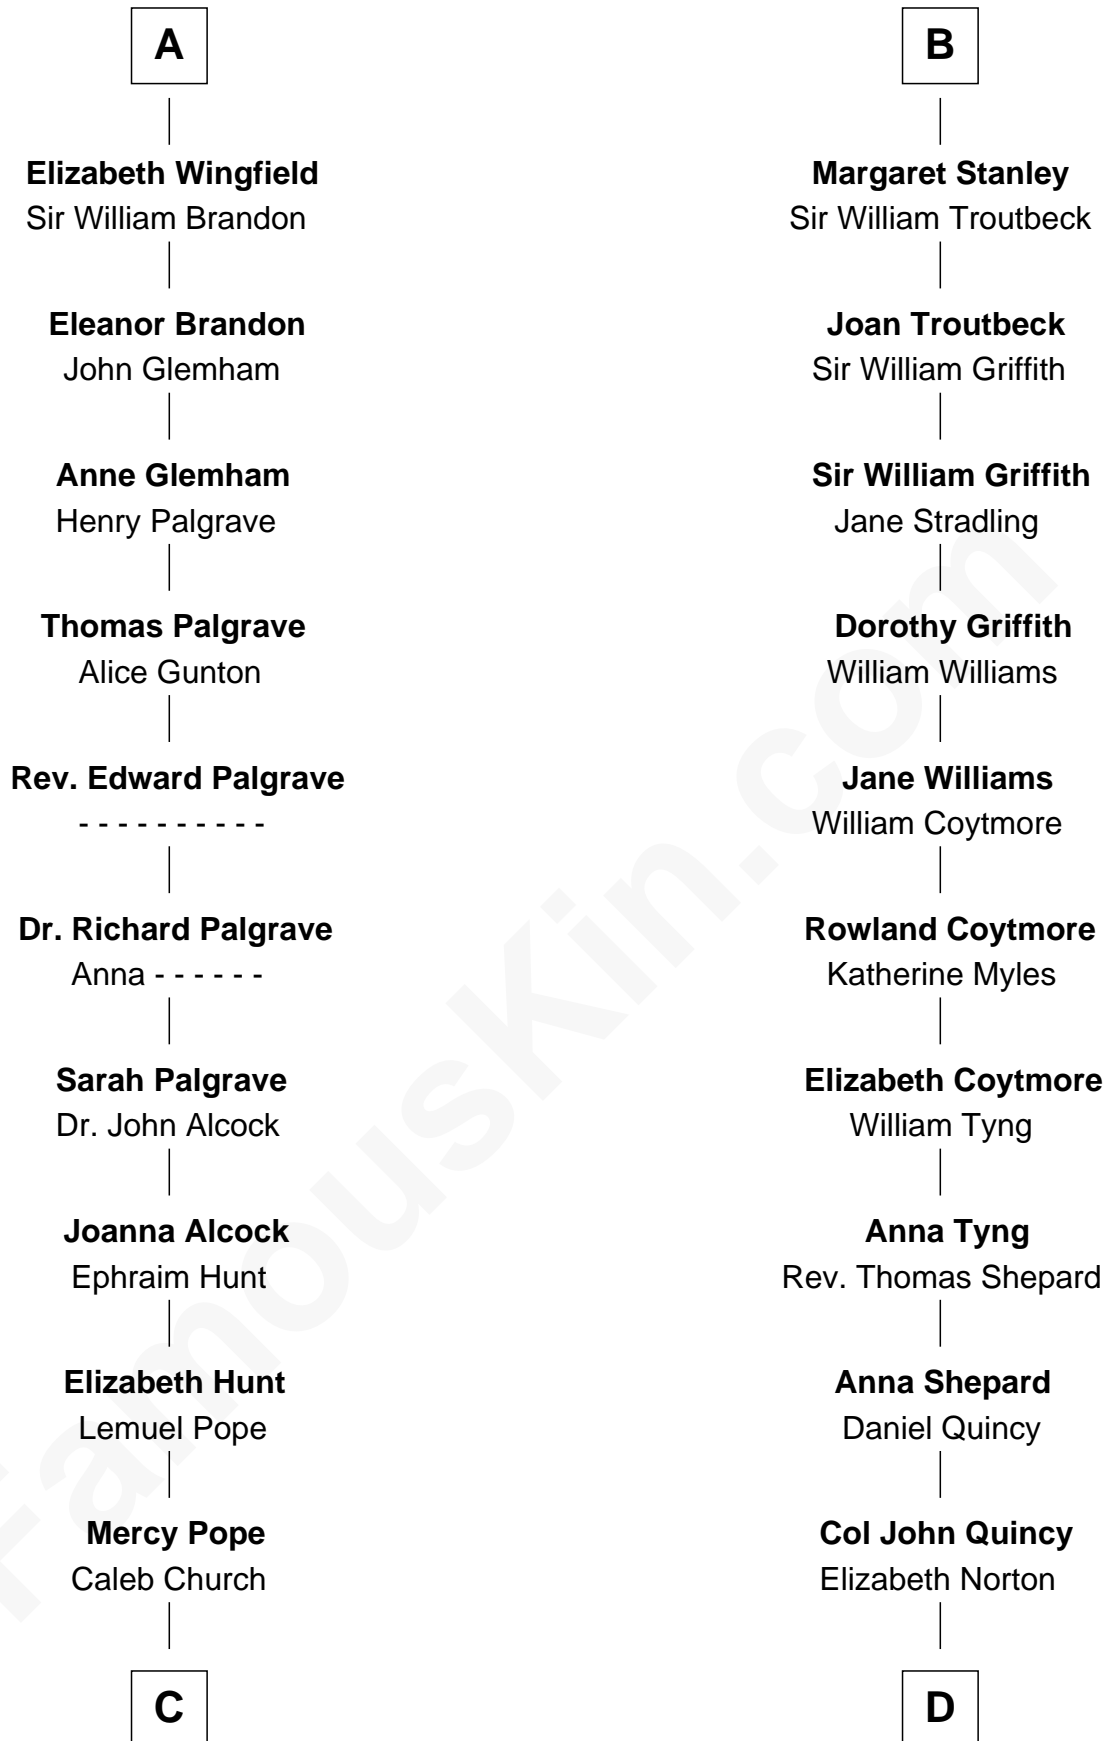

FamousKin.com
Relationship Chart of
Franklin D. Roosevelt
32nd U.S. President

19th cousin 2 times removed of
John Quincy Adams
6th U.S. President

Louis VIII, King of France
 Blanche of Castile

C

Joseph Church

Deborah Perry

Deborah P. Church

Warren Delano

Warren Delano

Catharine Robbins Lyman

Sara Delano

James Roosevelt

Franklin D. Roosevelt