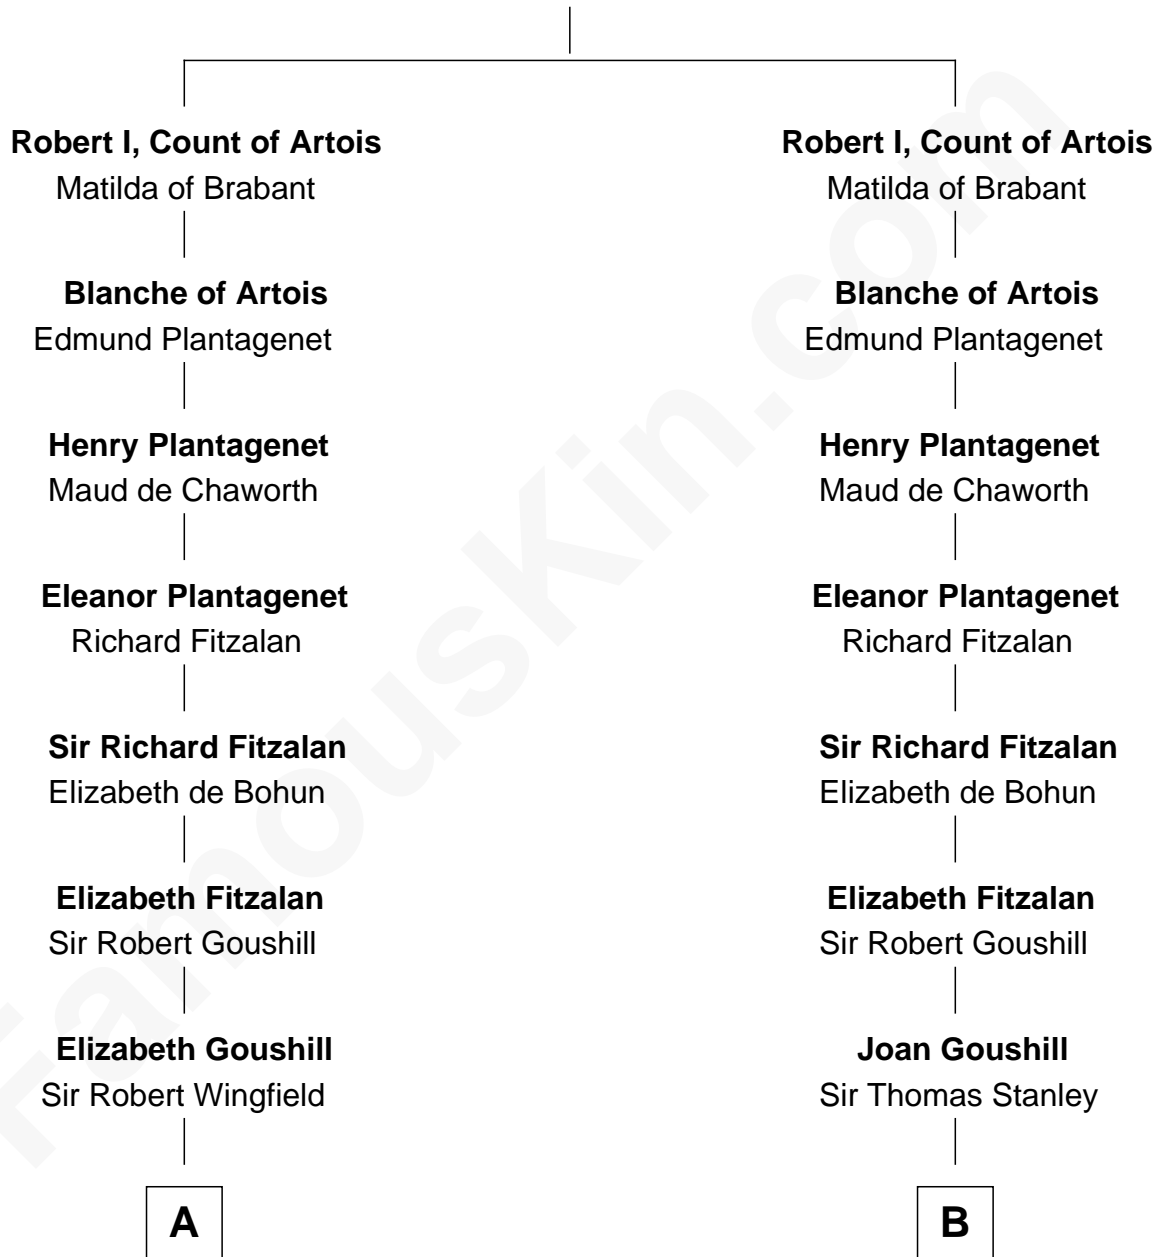

FamousKin.com
Relationship Chart of
Franklin D. Roosevelt
32nd U.S. President

19th cousin 2 times removed of
John Quincy Adams
6th U.S. President

Louis VIII, King of France
 Blanche of Castile

C

Joseph Church

Deborah Perry

Deborah P. Church

Warren Delano

Warren Delano

Catharine Robbins Lyman

Sara Delano

James Roosevelt

Franklin D. Roosevelt