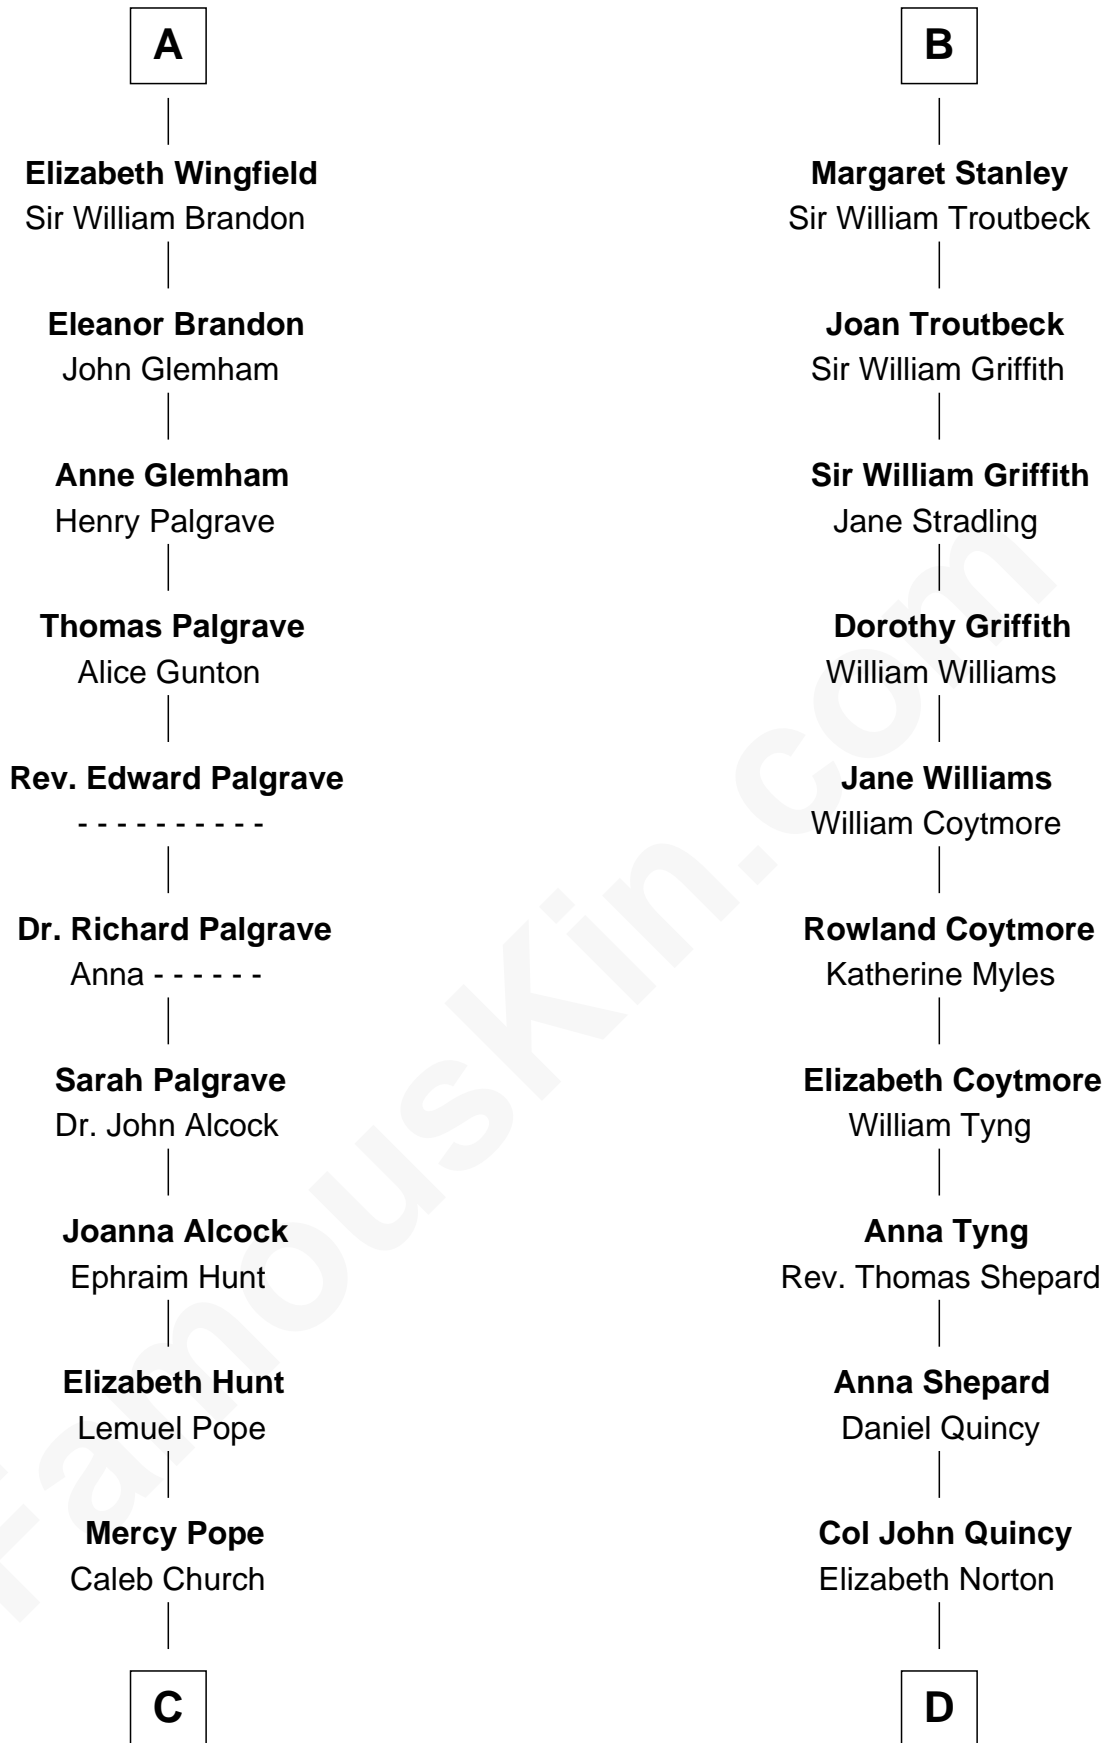

FamousKin.com
Relationship Chart of
Franklin D. Roosevelt
32nd U.S. President

19th cousin 2 times removed of
John Quincy Adams
6th U.S. President

Ramon Berenguer IV of Provence
 Beatrice of Savoy

C

Joseph Church

Deborah Perry

Deborah P. Church

Warren Delano

Warren Delano

Catharine Robbins Lyman

Sara Delano

James Roosevelt

Franklin D. Roosevelt