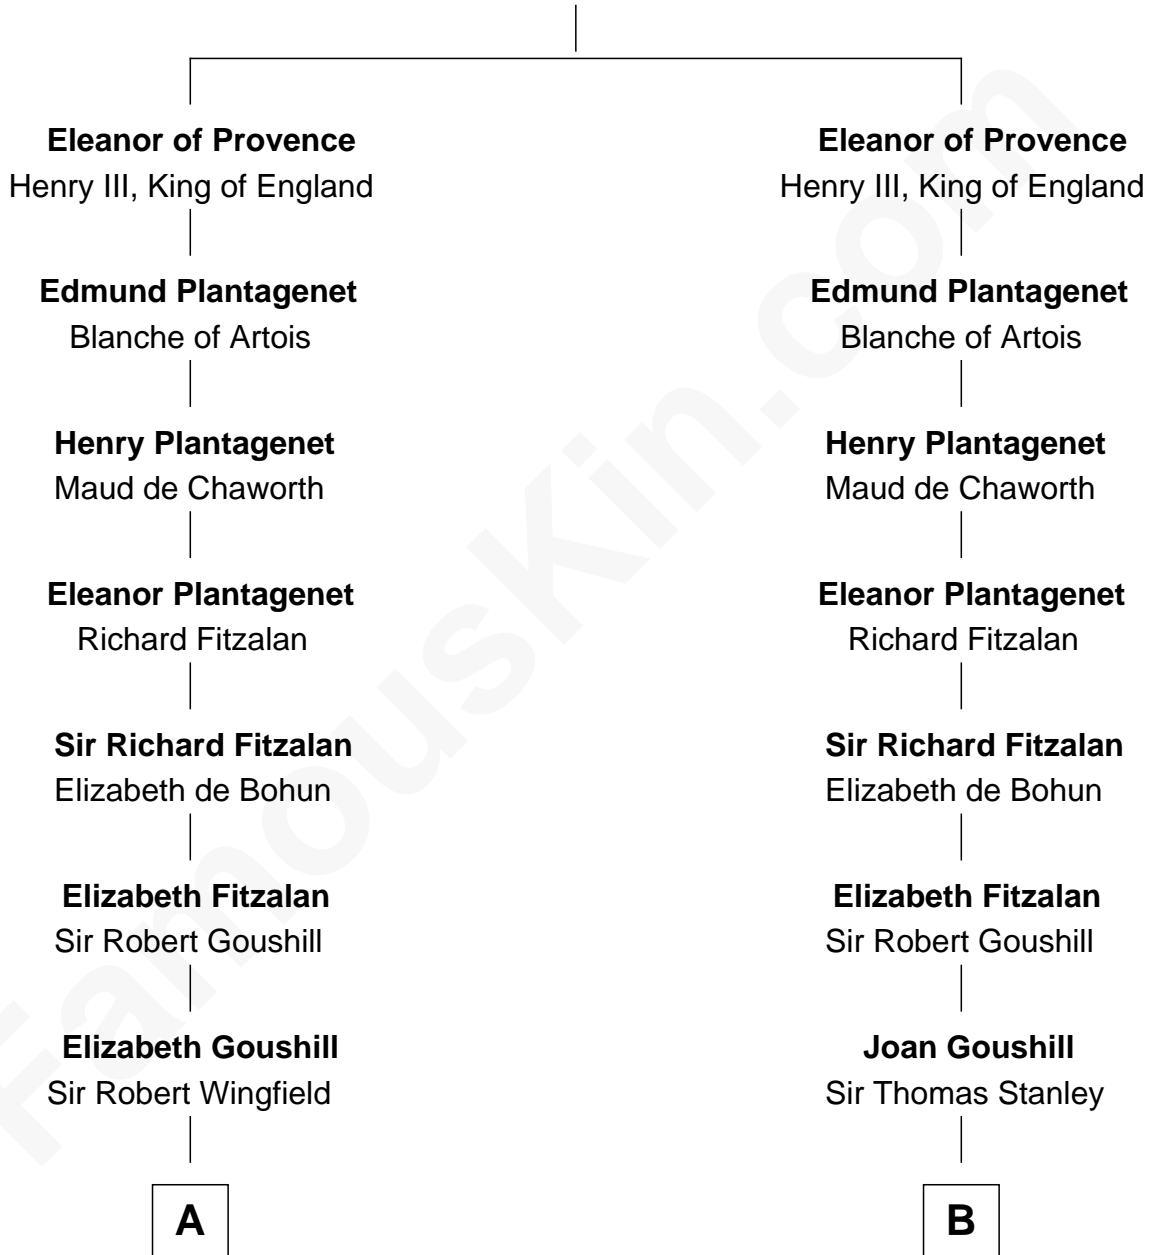

FamousKin.com
Relationship Chart of
Franklin D. Roosevelt
32nd U.S. President

19th cousin 2 times removed of
John Quincy Adams
6th U.S. President

Ramon Berenguer IV of Provence
 Beatrice of Savoy

C

Joseph Church

Deborah Perry

Deborah P. Church

Warren Delano

Warren Delano

Catharine Robbins Lyman

Sara Delano

James Roosevelt

Franklin D. Roosevelt