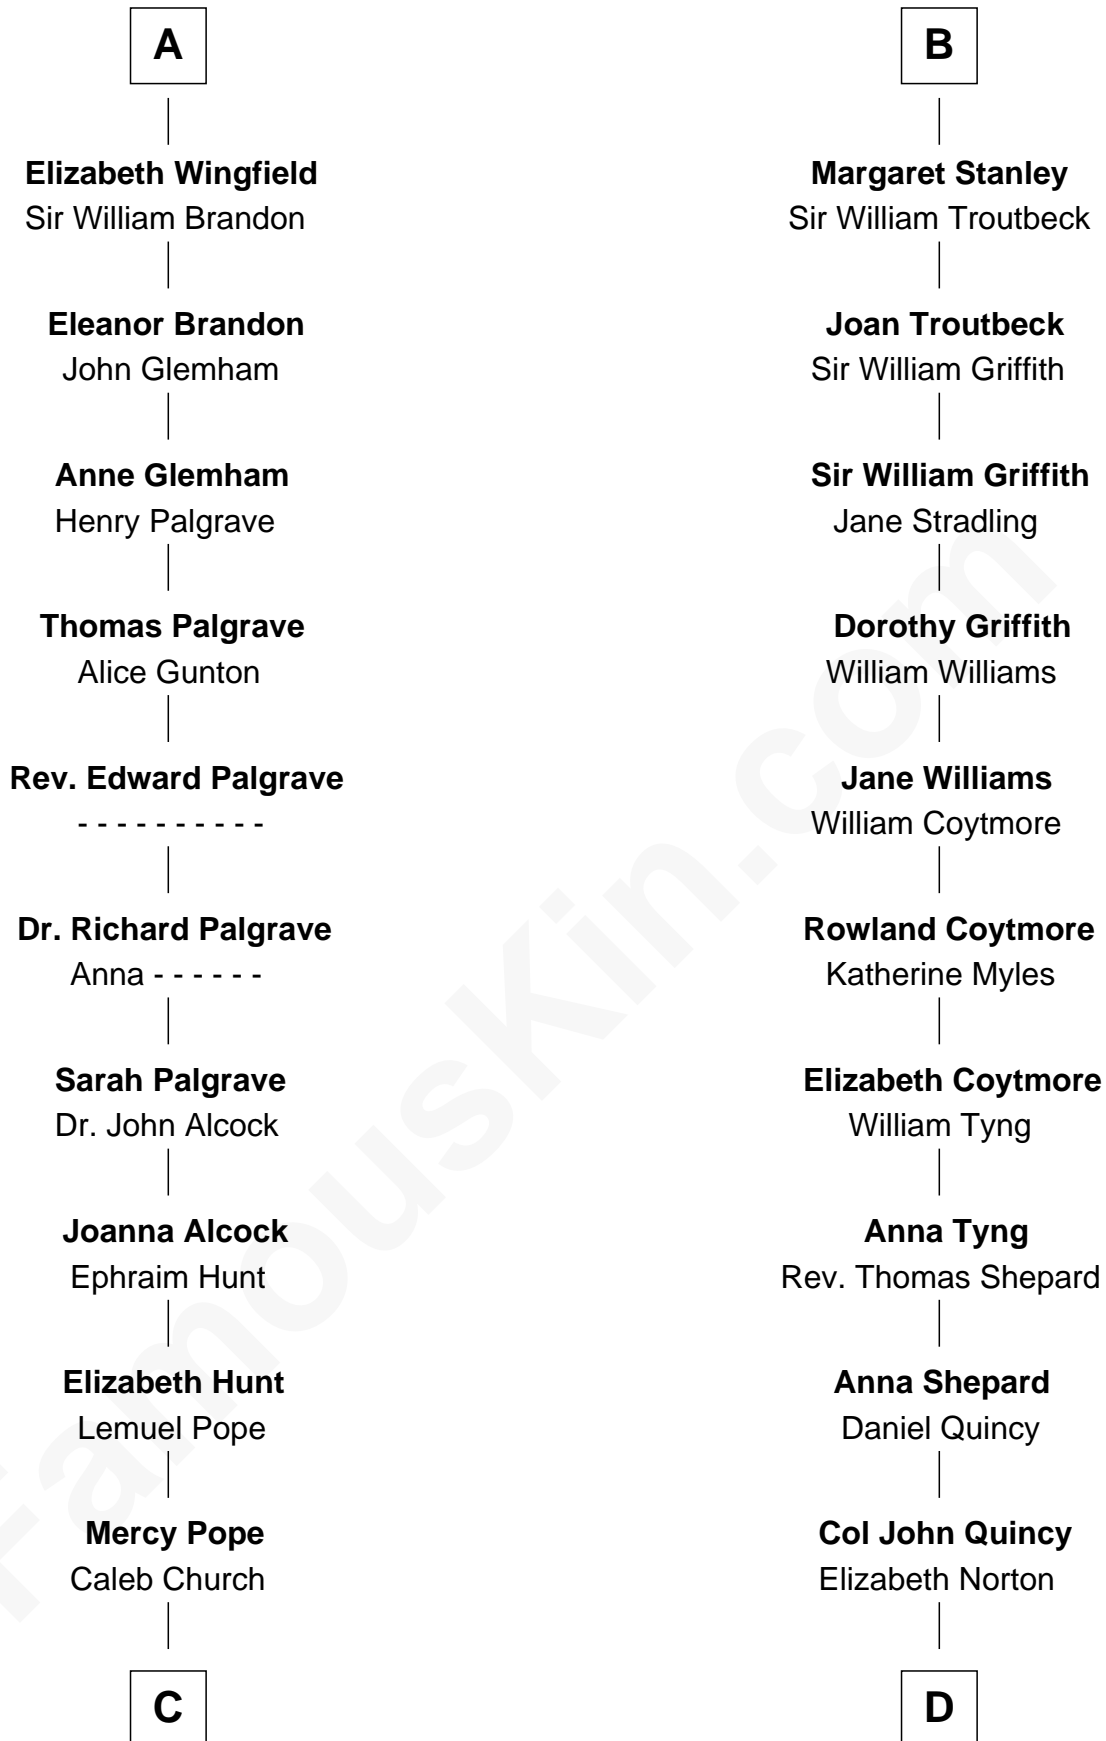

FamousKin.com
Relationship Chart of
Franklin D. Roosevelt
32nd U.S. President

19th cousin 2 times removed of
John Quincy Adams
6th U.S. President

Sir Roger de Mortimer
Maud de Brewes

C

Joseph Church
Deborah Perry

Deborah P. Church
Warren Delano

Warren Delano
Catharine Robbins Lyman

Sara Delano
James Roosevelt

Franklin D. Roosevelt
32nd U.S. President

D

Elizabeth Quincy
Rev. William Smith

Abigail Quincy Smith
John Adams