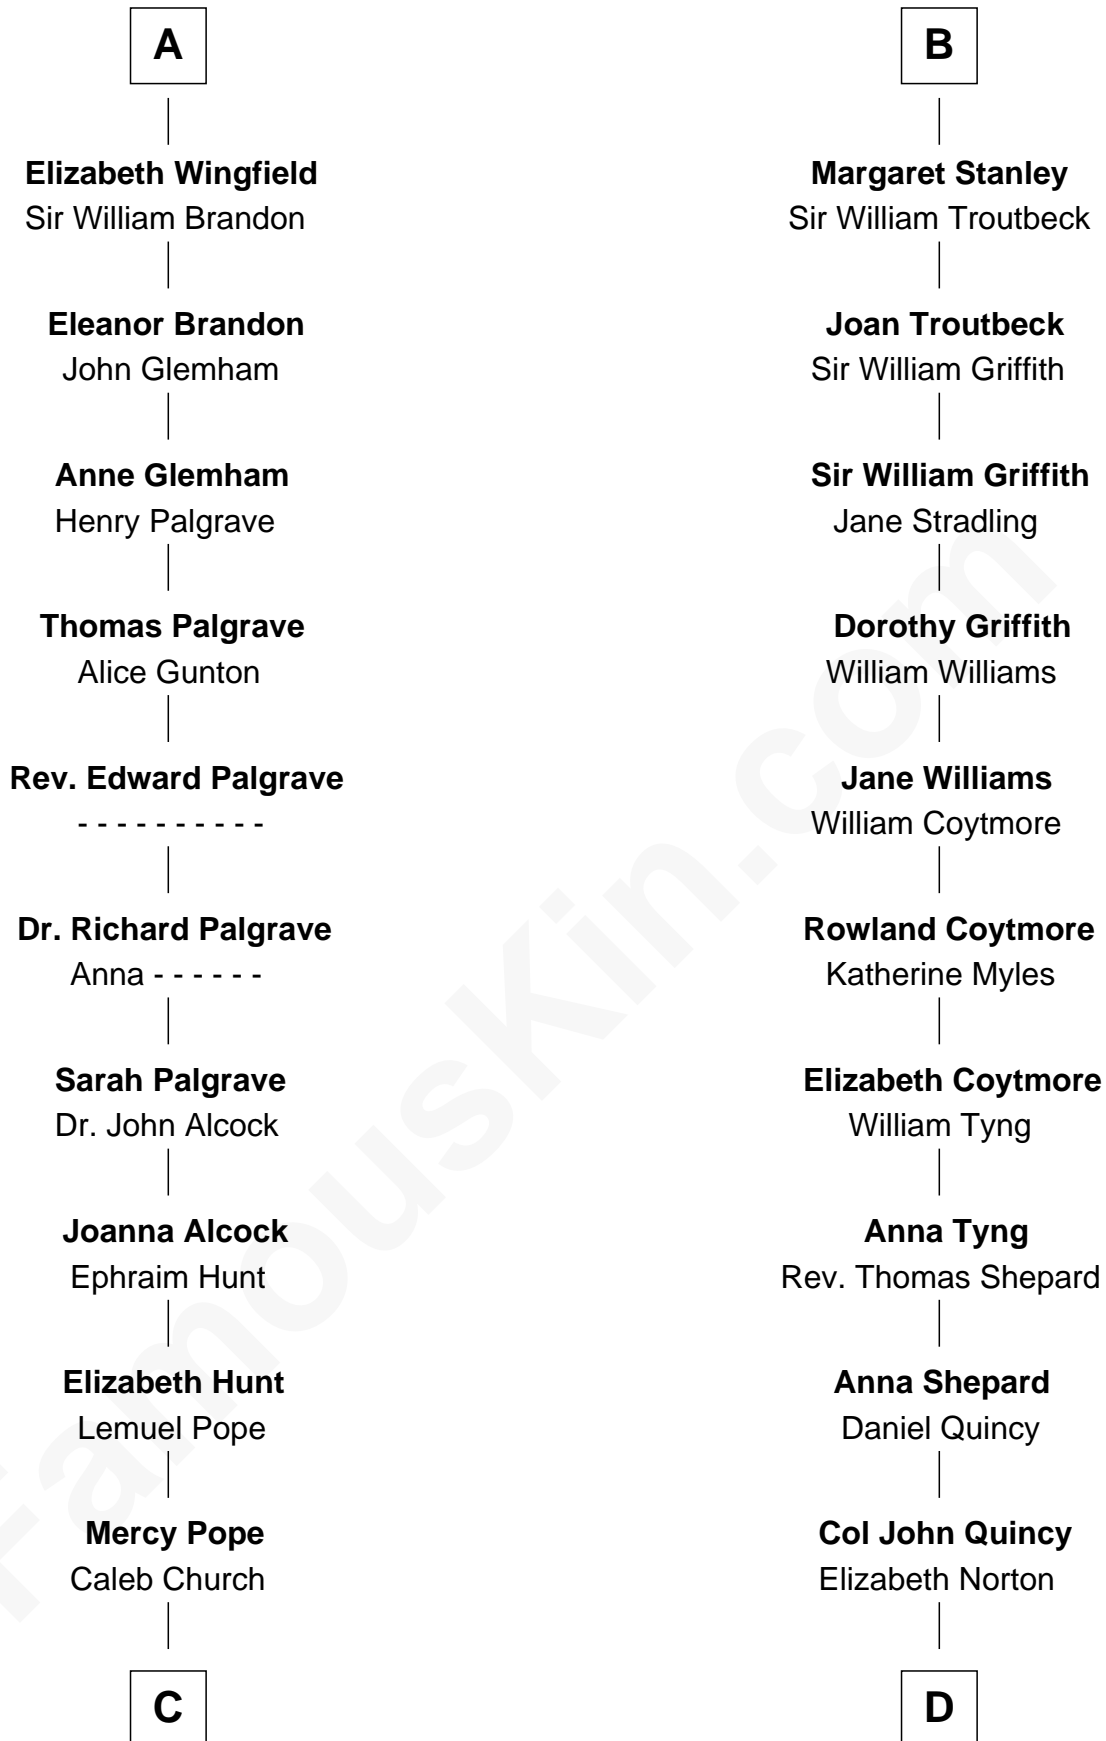

**FamousKin.com**  
**Relationship Chart of**  
**Franklin D. Roosevelt**  
*32nd U.S. President*

18th cousin 3 times removed of

**Abigail (Smith) Adams**  
*First Lady of President John Adams*

**Sir Gerald de Prendergast**

**C**

**Joseph Church**  
Deborah Perry

**Deborah P. Church**  
Warren Delano

**Warren Delano**  
Catharine Robbins Lyman

**Sara Delano**  
James Roosevelt

**Franklin D. Roosevelt**  
*32nd U.S. President*