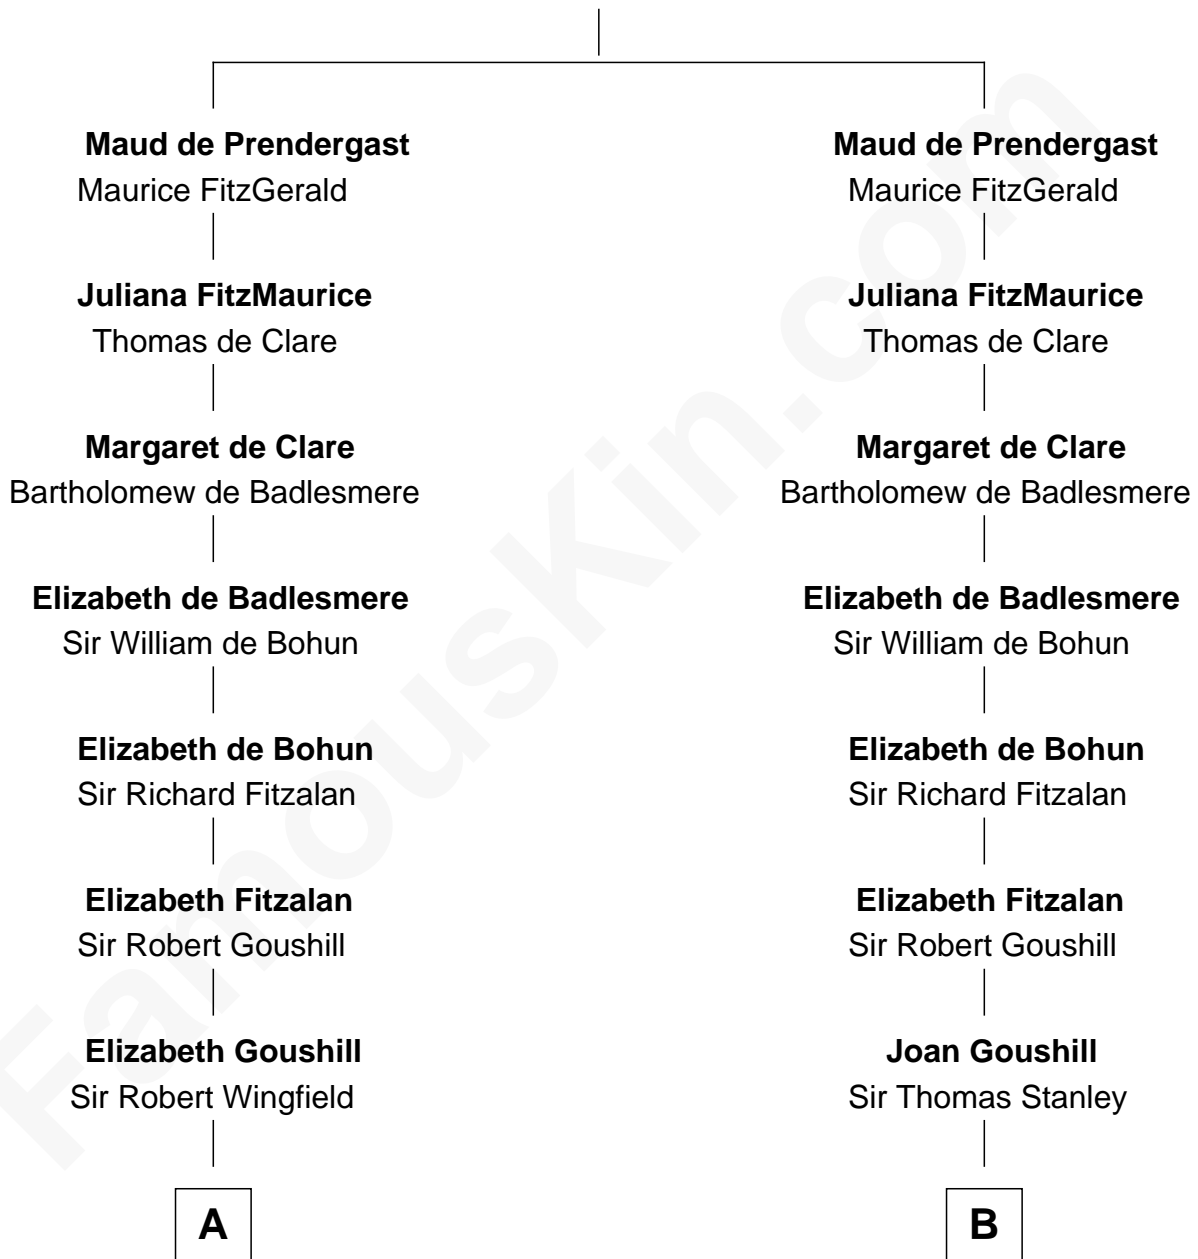

**FamousKin.com**  
**Relationship Chart of**  
**Franklin D. Roosevelt**  
*32nd U.S. President*

18th cousin 3 times removed of

**Abigail (Smith) Adams**  
*First Lady of President John Adams*

**Sir Gerald de Prendergast**

**C**

**Joseph Church**  
Deborah Perry

**Deborah P. Church**  
Warren Delano

**Warren Delano**  
Catharine Robbins Lyman

**Sara Delano**  
James Roosevelt

**Franklin D. Roosevelt**  
*32nd U.S. President*