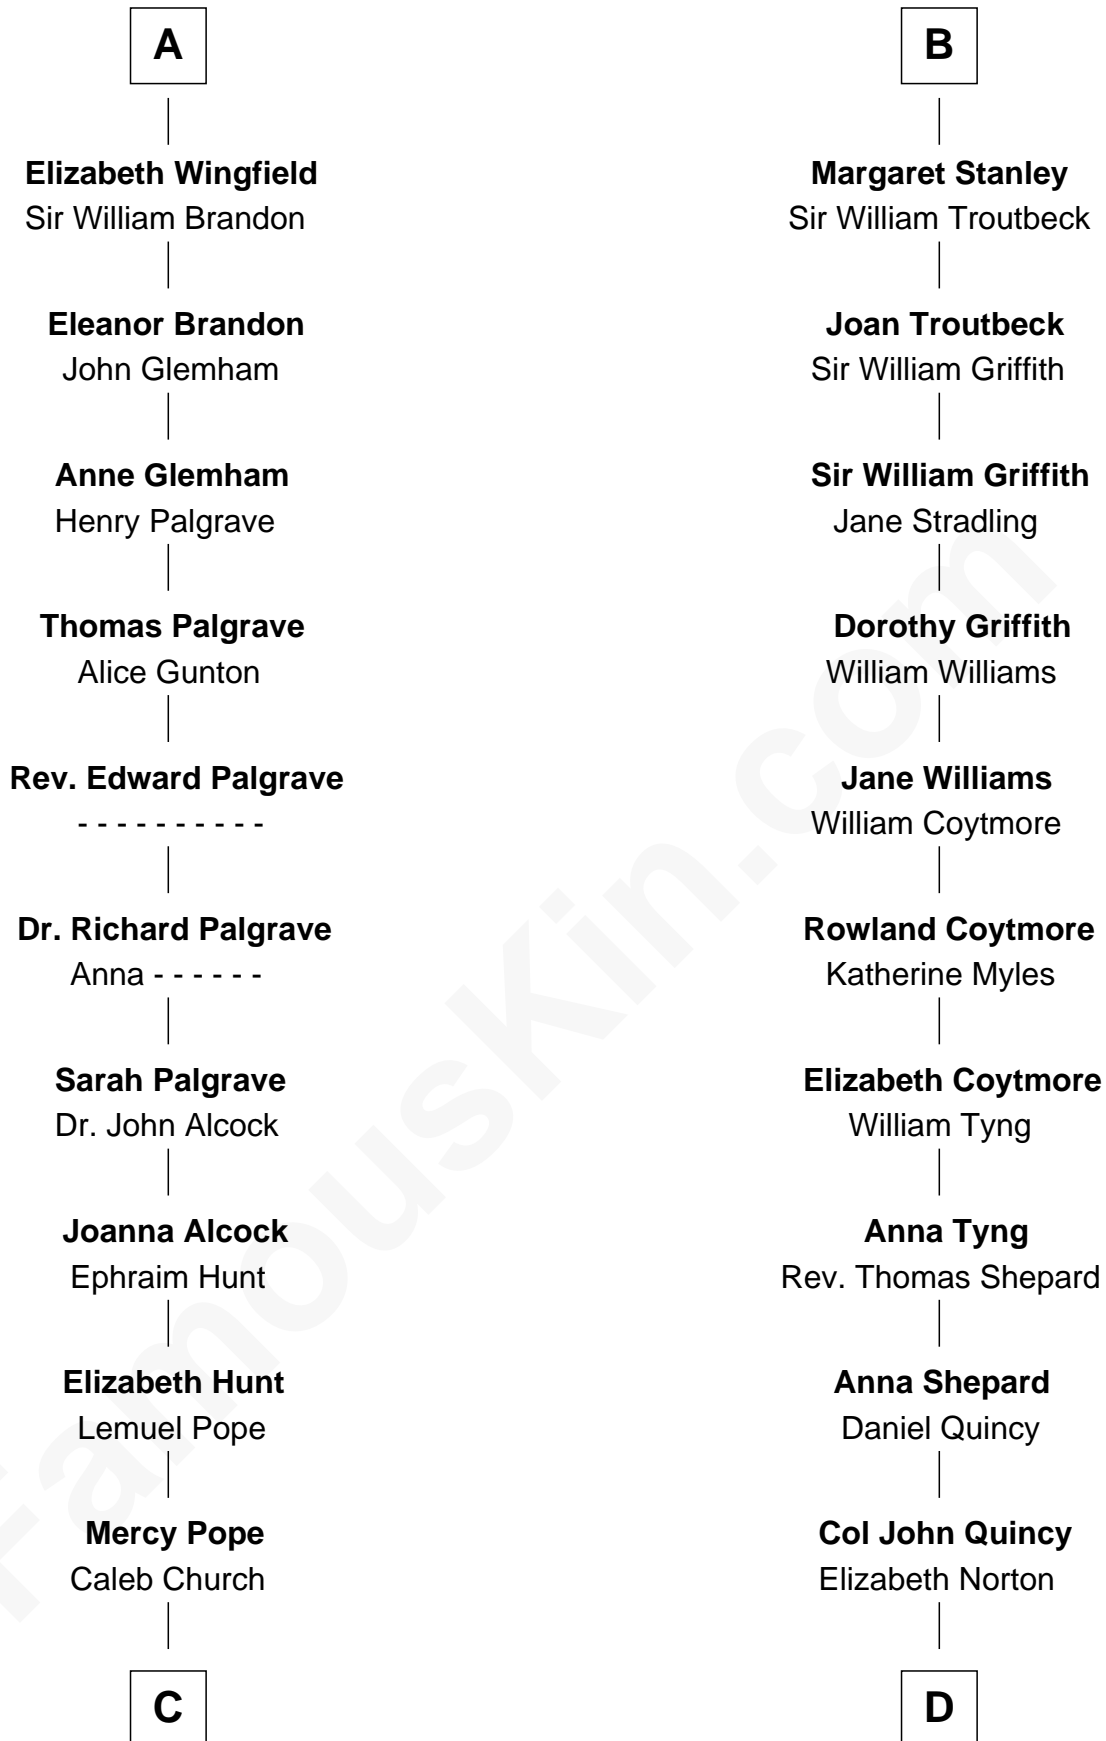

FamousKin.com
Relationship Chart of
Franklin D. Roosevelt
32nd U.S. President

18th cousin 3 times removed of

Abigail (Smith) Adams
First Lady of President John Adams

C

Joseph Church

Deborah Perry

Deborah P. Church

Warren Delano

Warren Delano

Catharine Robbins Lyman

Sara Delano

James Roosevelt

Franklin D. Roosevelt

32nd U.S. President

D