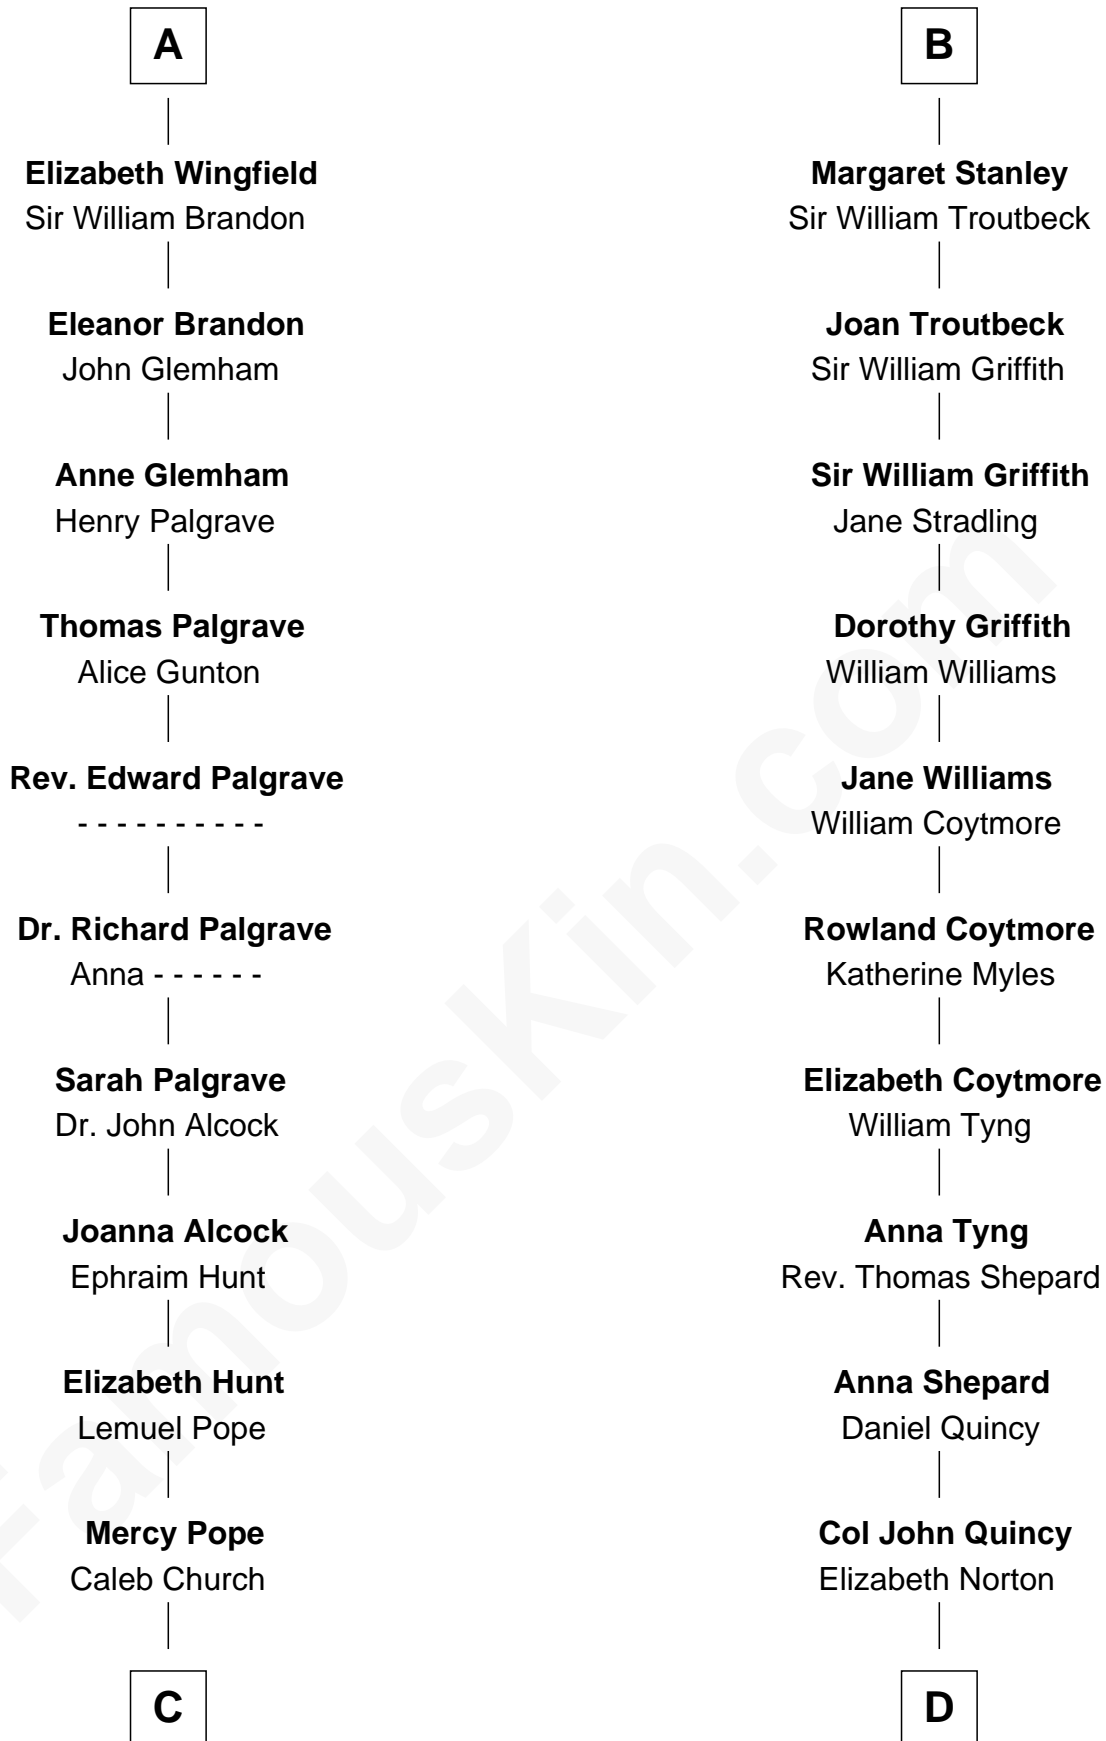

FamousKin.com
Relationship Chart of
Franklin D. Roosevelt
32nd U.S. President

18th cousin 3 times removed of

Abigail (Smith) Adams
First Lady of President John Adams

Henry II, Duke of Brabant
 Marie of Hohenstaufen

Matilda of Brabant
 Robert I, Count of Artois

Blanche of Artois
 Edmund Plantagenet

Henry Plantagenet
 Maud de Chaworth

Eleanor Plantagenet
 Richard Fitzalan

Sir Richard Fitzalan
 Elizabeth de Bohun

Elizabeth Fitzalan
 Sir Robert Goushill

Elizabeth Goushill
 Sir Robert Wingfield

A

Matilda of Brabant
 Robert I, Count of Artois

Blanche of Artois
 Edmund Plantagenet

Henry Plantagenet
 Maud de Chaworth

Eleanor Plantagenet
 Richard Fitzalan

Sir Richard Fitzalan
 Elizabeth de Bohun

Elizabeth Fitzalan
 Sir Robert Goushill

Joan Goushill
 Sir Thomas Stanley

B

C

Joseph Church
Deborah Perry

Deborah P. Church
Warren Delano

Warren Delano
Catharine Robbins Lyman

Sara Delano
James Roosevelt