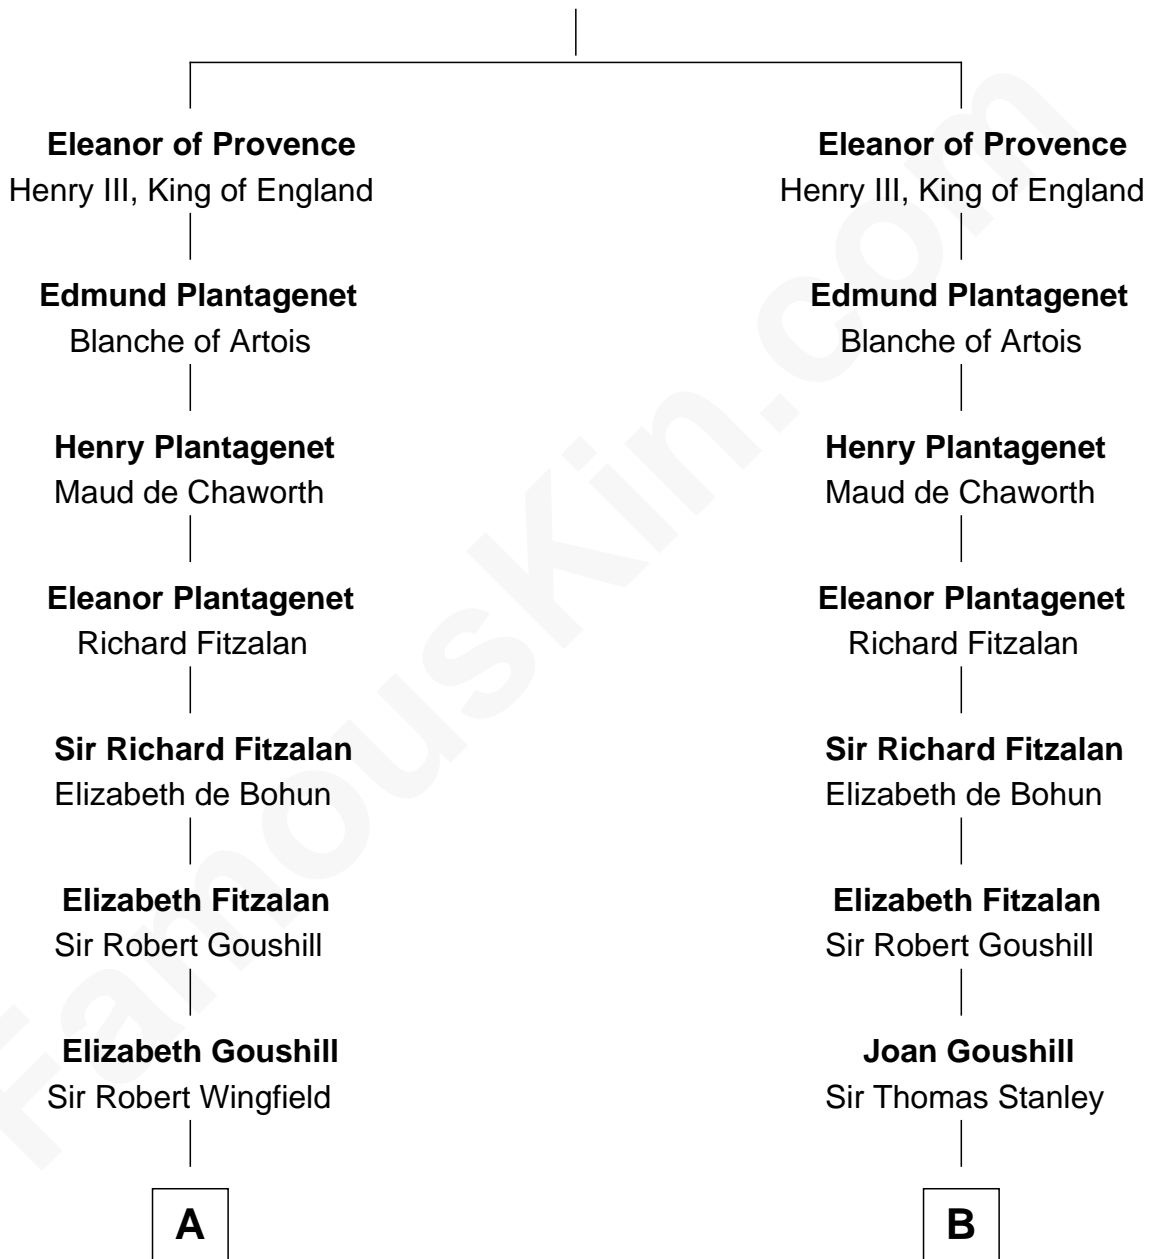

FamousKin.com
Relationship Chart of
Franklin D. Roosevelt
32nd U.S. President

18th cousin 3 times removed of

Abigail (Smith) Adams
First Lady of President John Adams

Ramon Berenguer IV of Provence
 Beatrice of Savoy