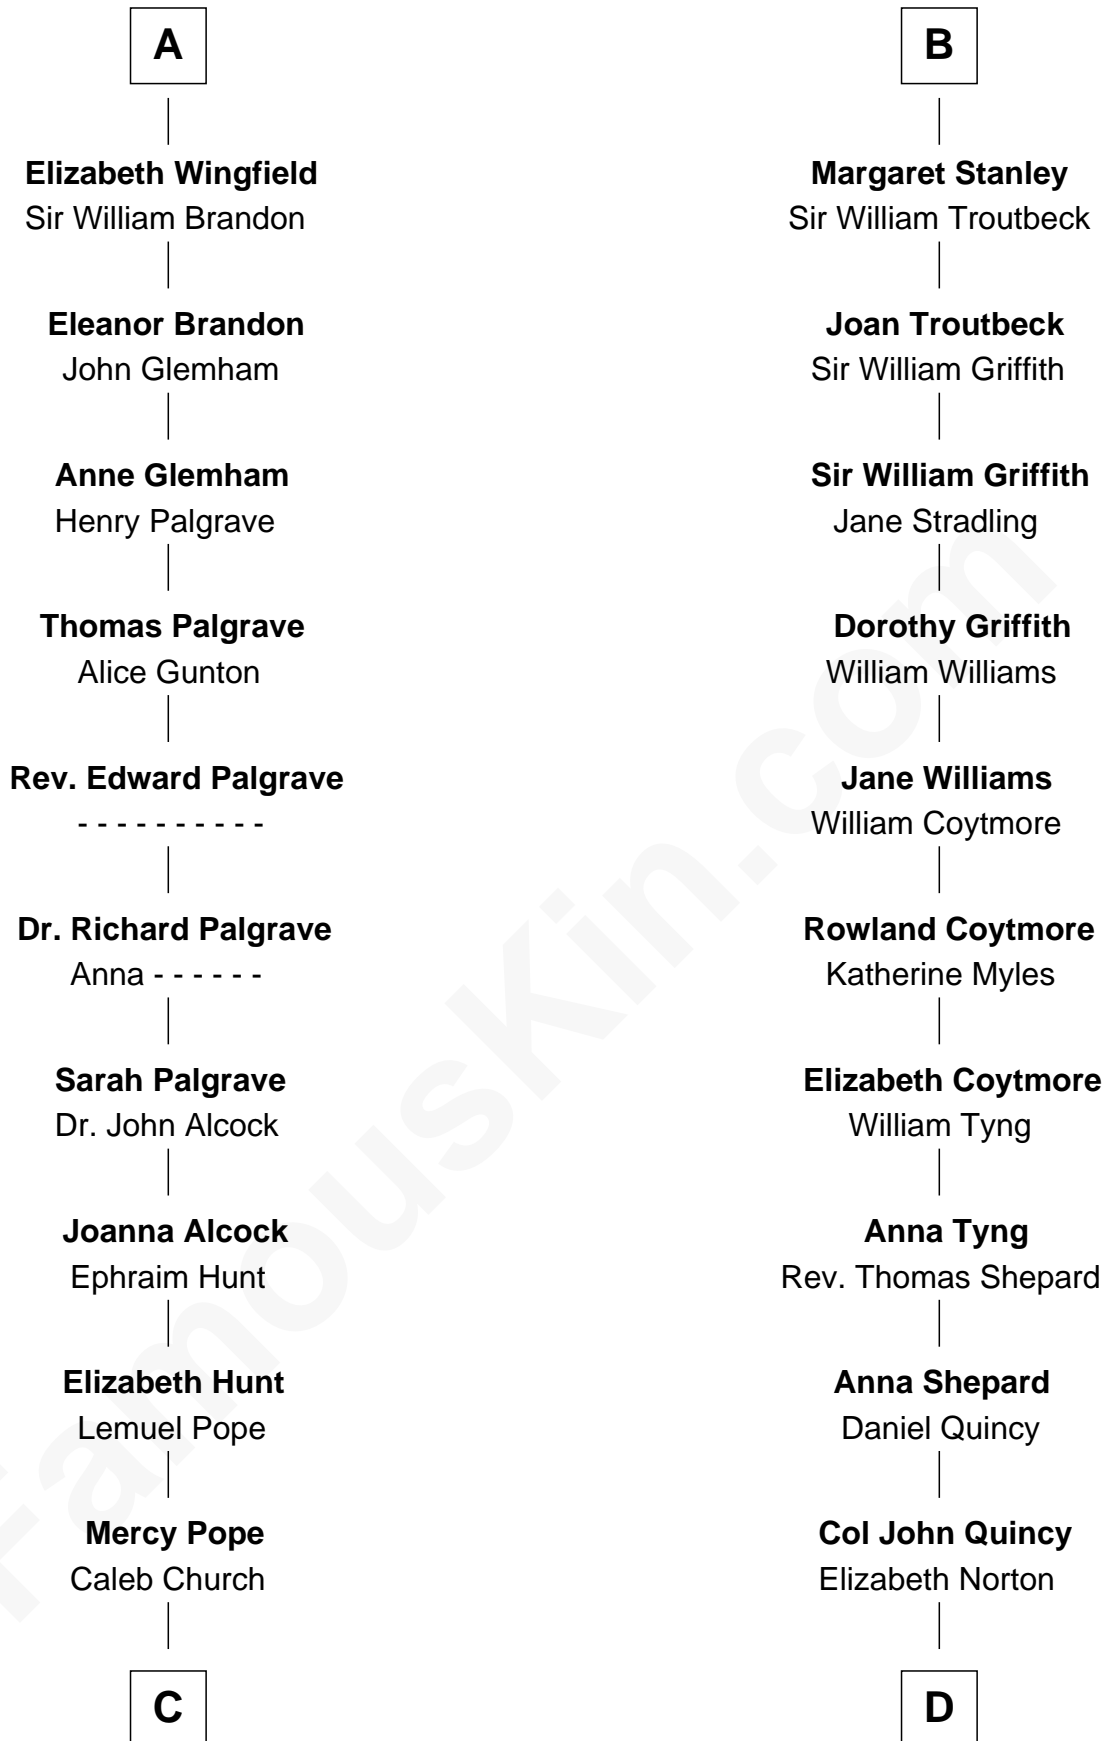

FamousKin.com
Relationship Chart of
Franklin D. Roosevelt
32nd U.S. President

18th cousin 3 times removed of

Abigail (Smith) Adams
First Lady of President John Adams

Ramon Berenguer IV of Provence
 Beatrice of Savoy