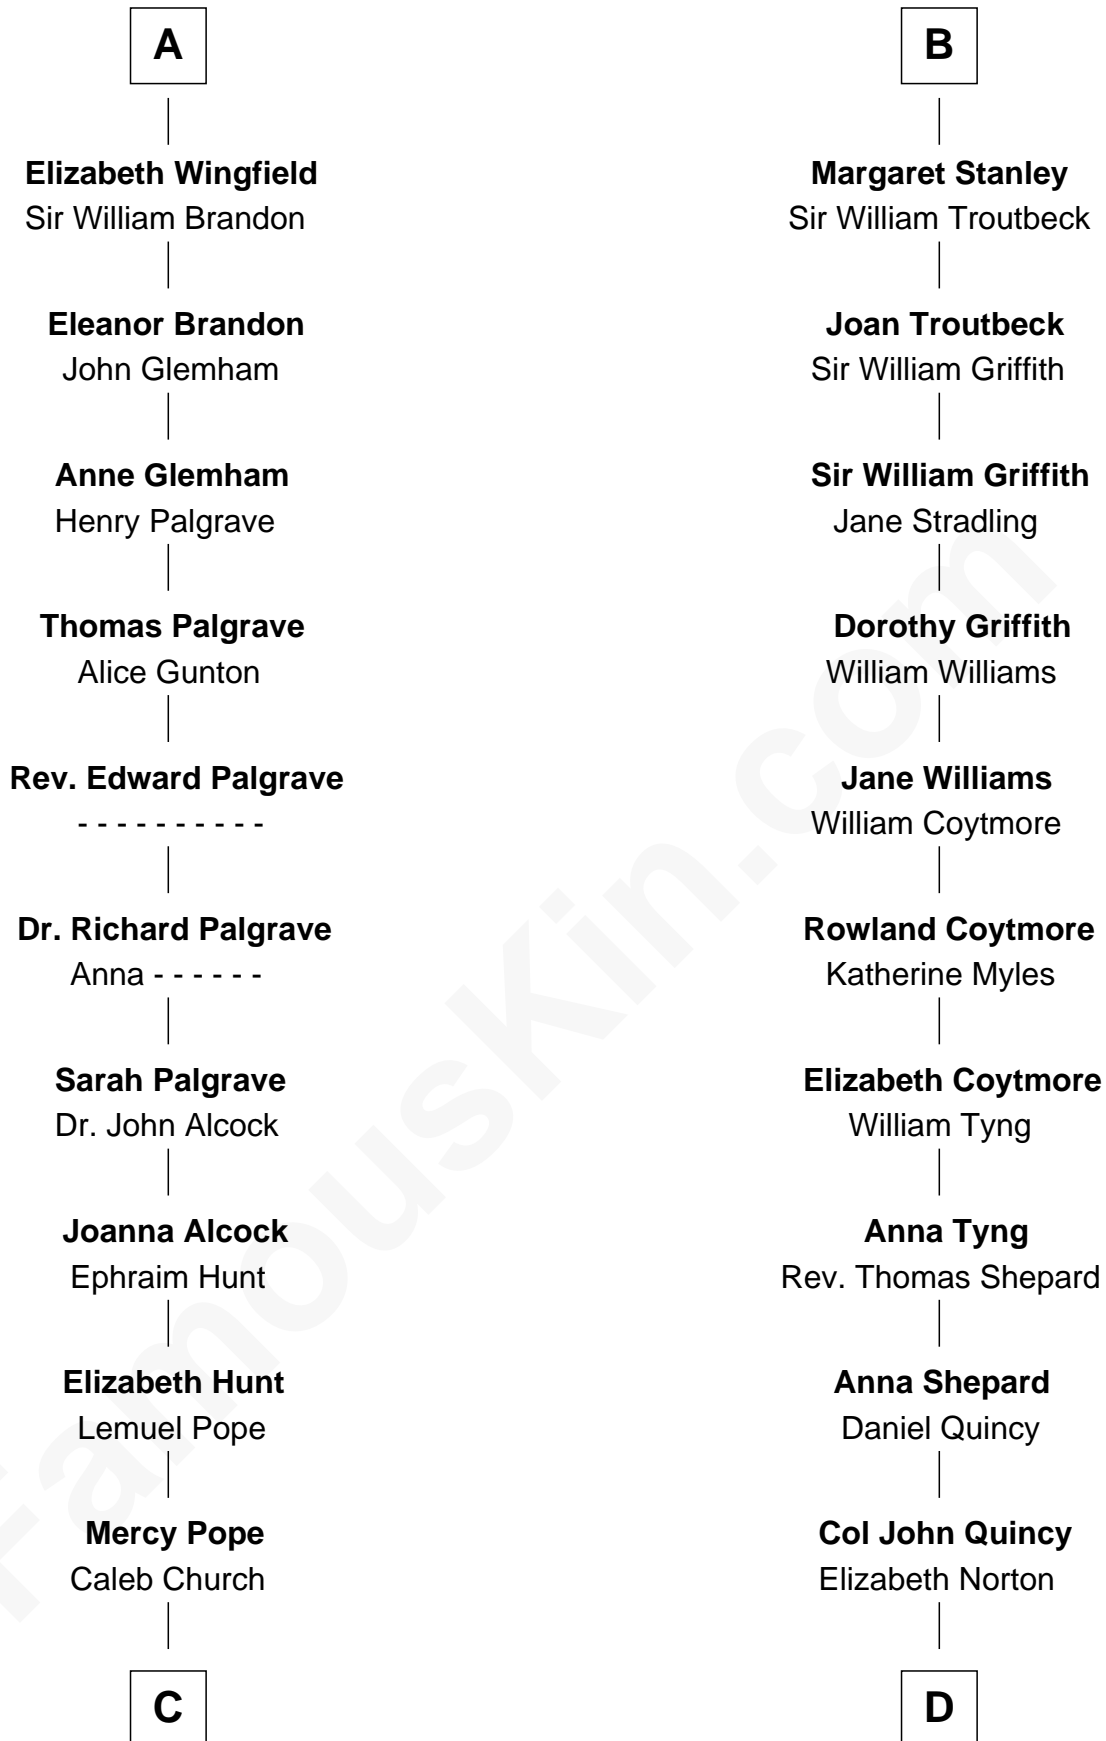

**FamousKin.com**  
**Relationship Chart of**  
**Franklin D. Roosevelt**  
*32nd U.S. President*

18th cousin 3 times removed of

**Abigail (Smith) Adams**  
*First Lady of President John Adams*

**Sir Roger de Mortimer**  
Maud de Brewes

**C**

**Joseph Church**

Deborah Perry

**Deborah P. Church**

Warren Delano

**Warren Delano**

Catharine Robbins Lyman

**Sara Delano**

James Roosevelt

**Franklin D. Roosevelt**

*32nd U.S. President*

**D**

**Elizabeth Quincy**

Rev. William Smith

**Abigail (Smith) Adams**

*First Lady of John Adams*