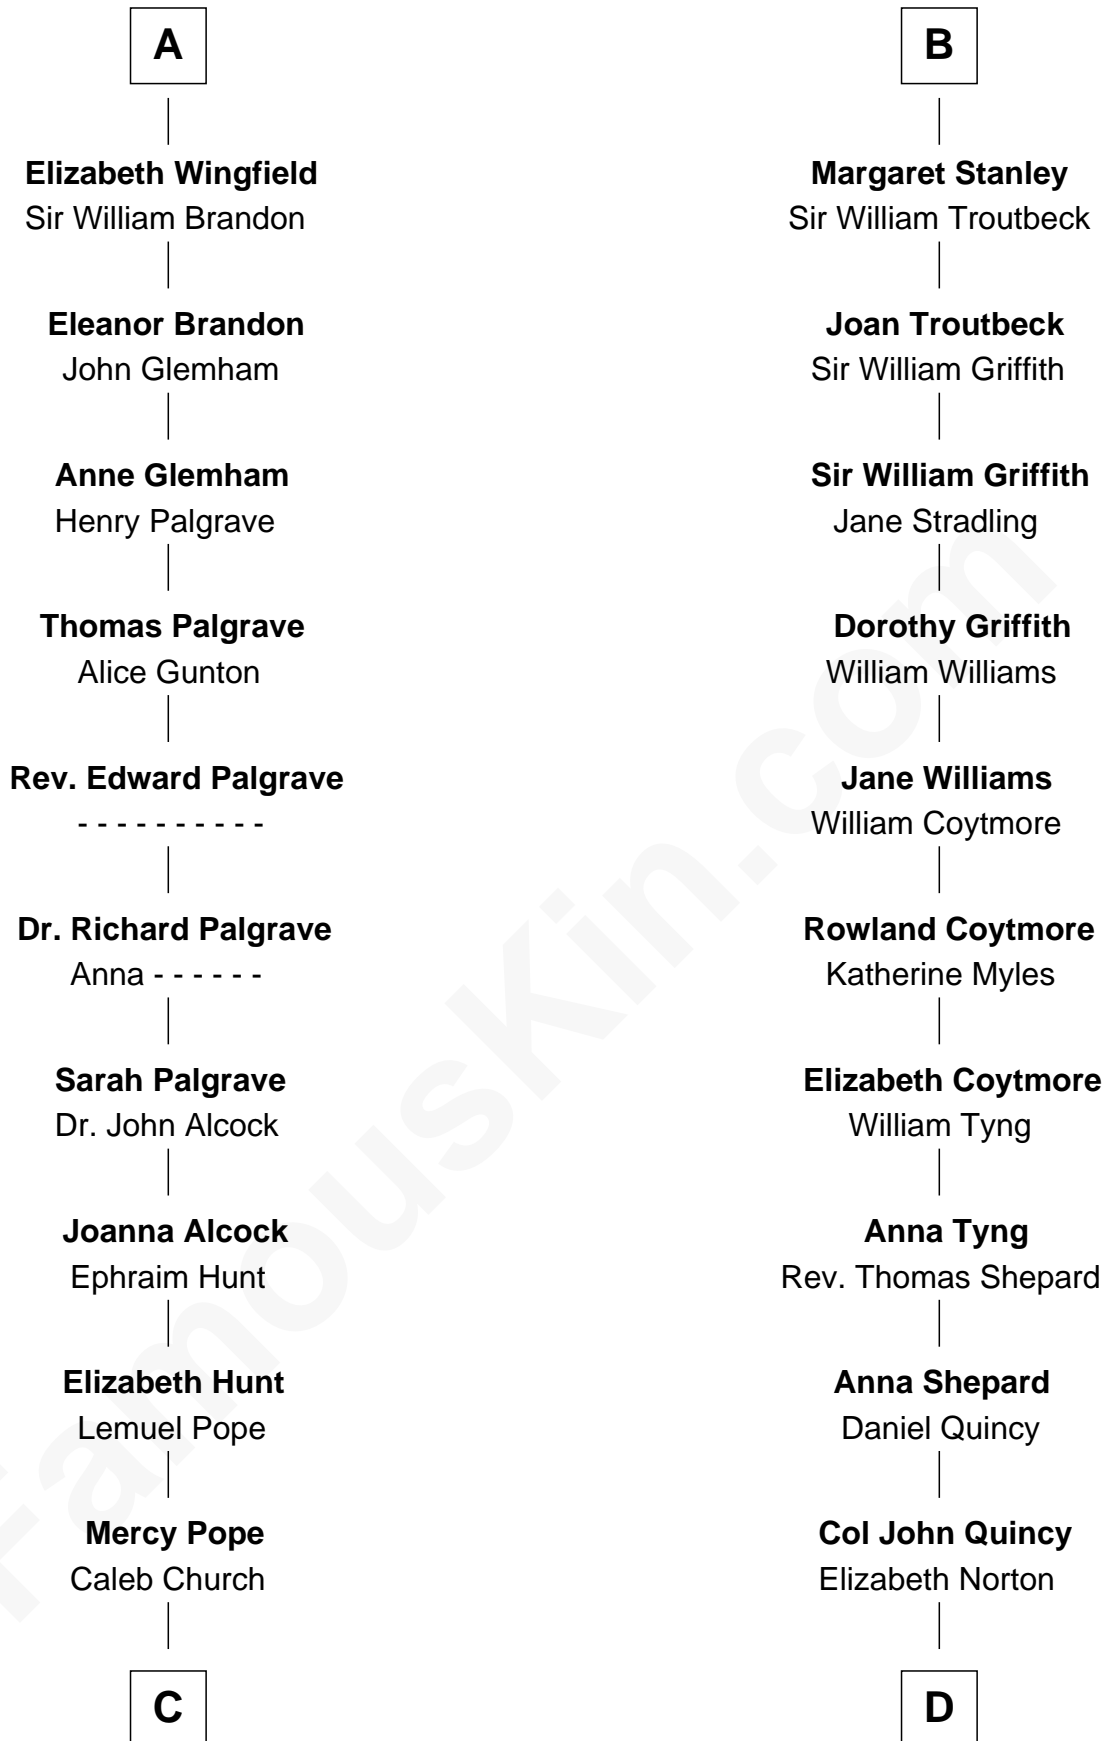

**FamousKin.com**  
**Relationship Chart of**  
**Franklin D. Roosevelt**  
*32nd U.S. President*

18th cousin 3 times removed of

**Abigail (Smith) Adams**  
*First Lady of President John Adams*

**C**

**Joseph Church**

Deborah Perry

**Deborah P. Church**

Warren Delano

**Warren Delano**

Catharine Robbins Lyman

**Sara Delano**

James Roosevelt

**Franklin D. Roosevelt**