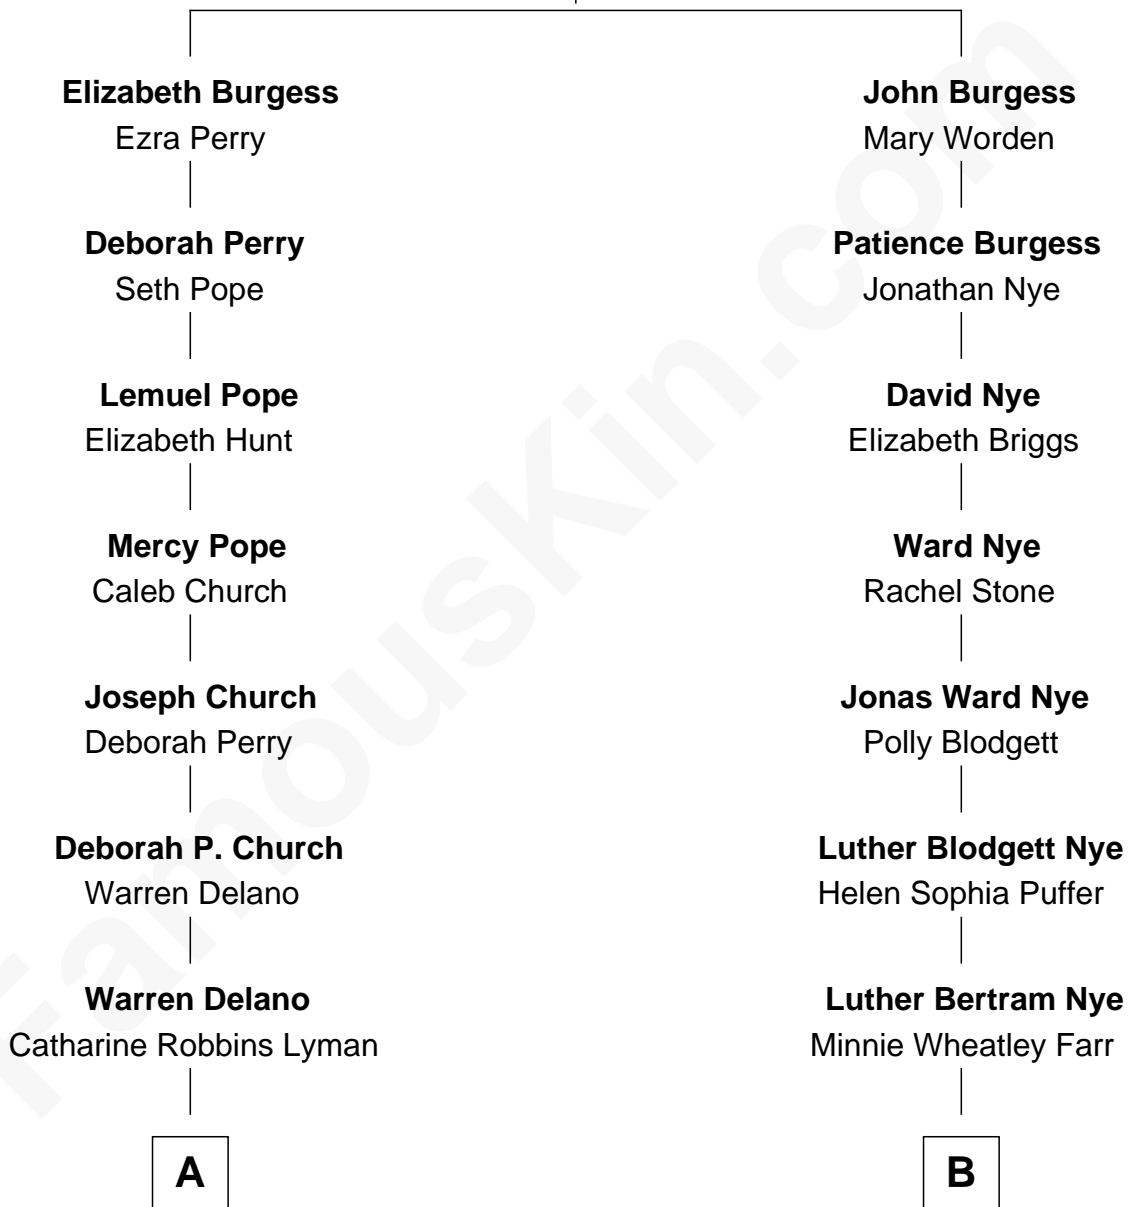

**FamousKin.com**  
**Relationship Chart of**  
**Franklin D. Roosevelt**  
*32nd U.S. President*

8th cousin of

**Bill Nye**  
*TV's The Science Guy*

**Thomas Burgess**  
 Dorothy - - - - -

**A**

**Sara Delano**  
James Roosevelt

**Franklin D. Roosevelt**  
*32nd U.S. President*

**B**

**Edwin Darby Nye**  
Dr. Jacqueline Blanche Jenkins

**Bill Nye**  
*TV's The Science Guy*

FamousKin.com