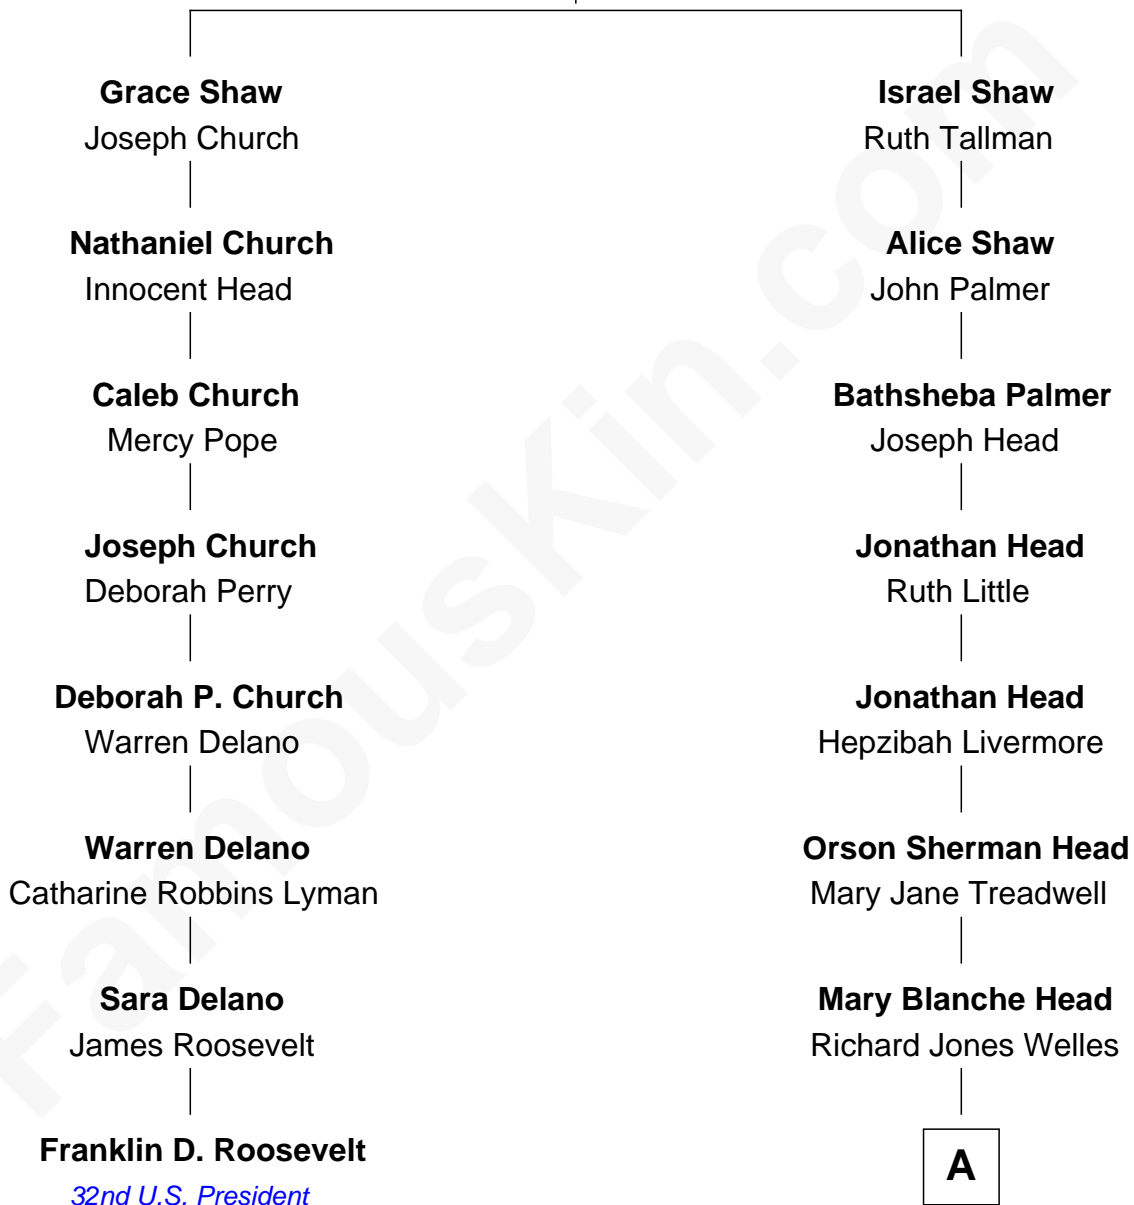

FamousKin.com
Relationship Chart of
Franklin D. Roosevelt
32nd U.S. President

7th cousin 1 time removed of
Orson Welles
Radio, Stage, and Movie Actor

Anthony Shaw
 Alice Stonard

A

|
Richard Head Welles

Beatrice Ives