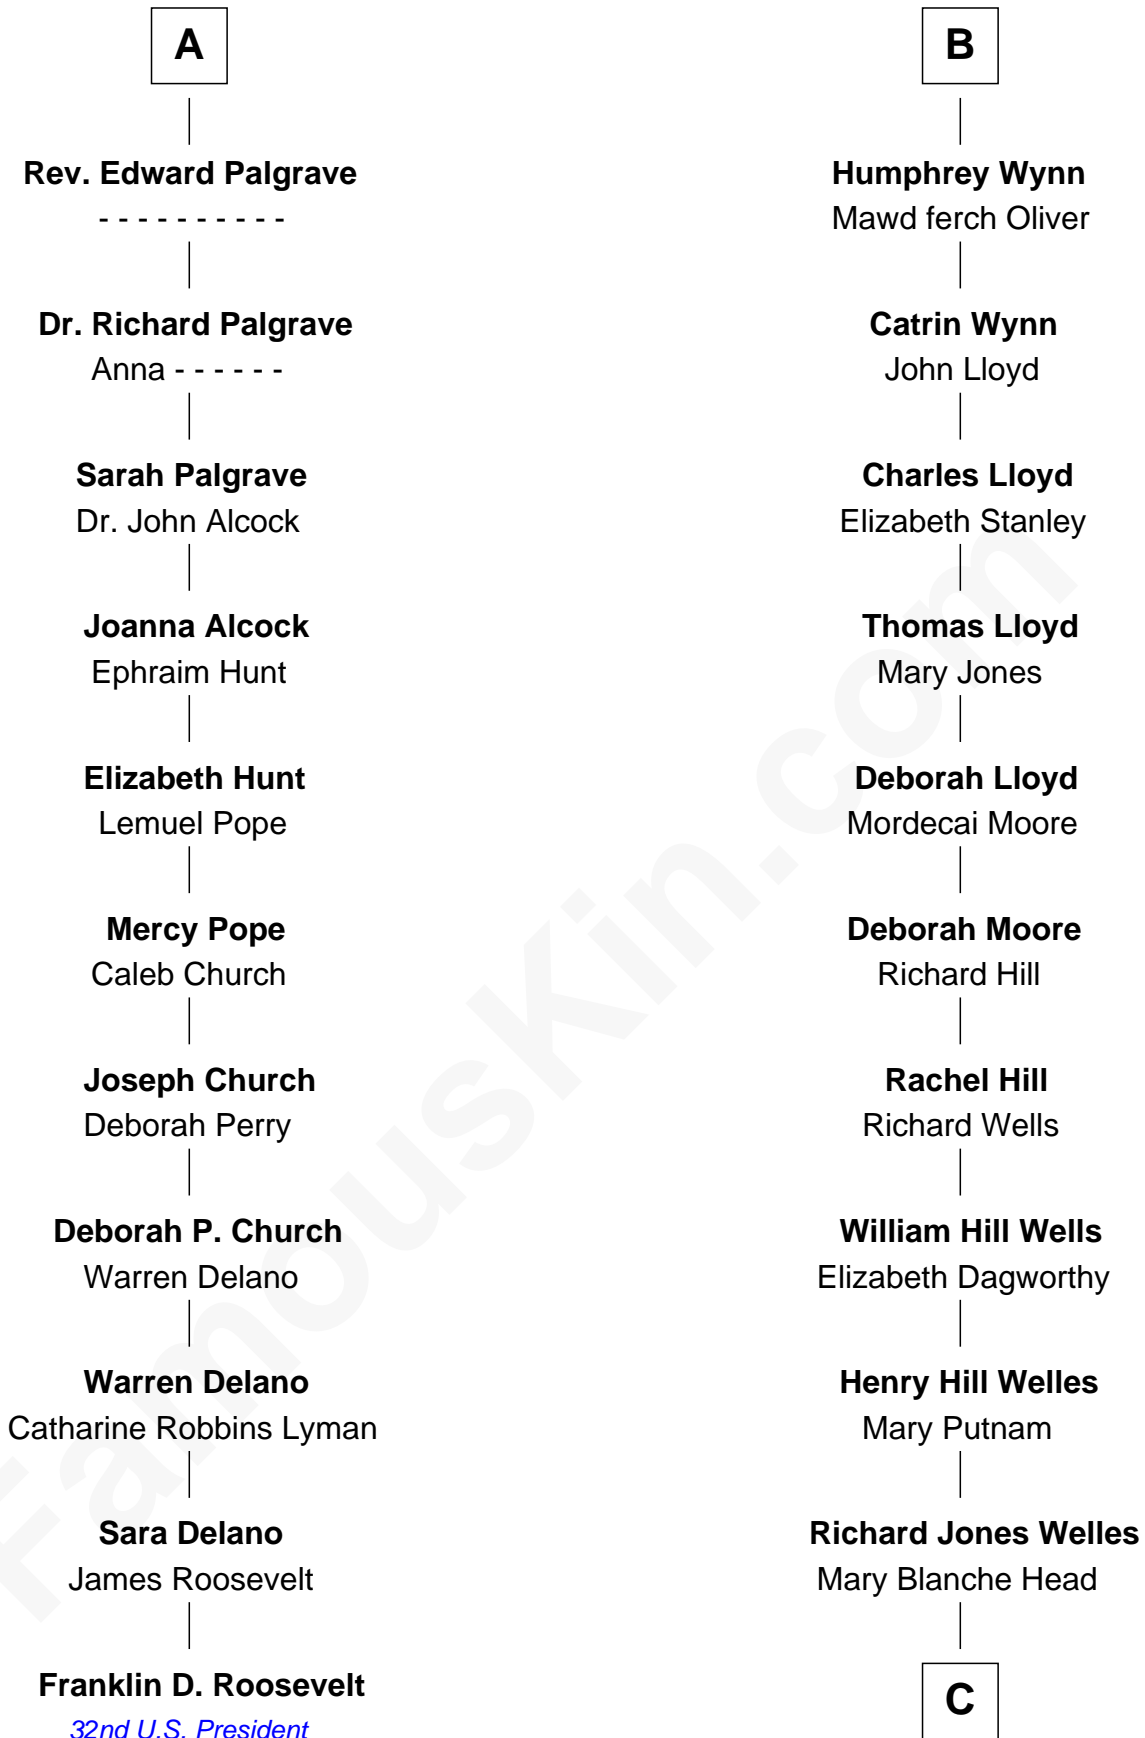

FamousKin.com
Relationship Chart of
Franklin D. Roosevelt
32nd U.S. President

17th cousin 1 time removed of
Orson Welles
Radio, Stage, and Movie Actor

C

Richard Head Welles

Beatrice Ives

Orson Welles

Radio, Stage, and Movie Actor

FamousKin.com