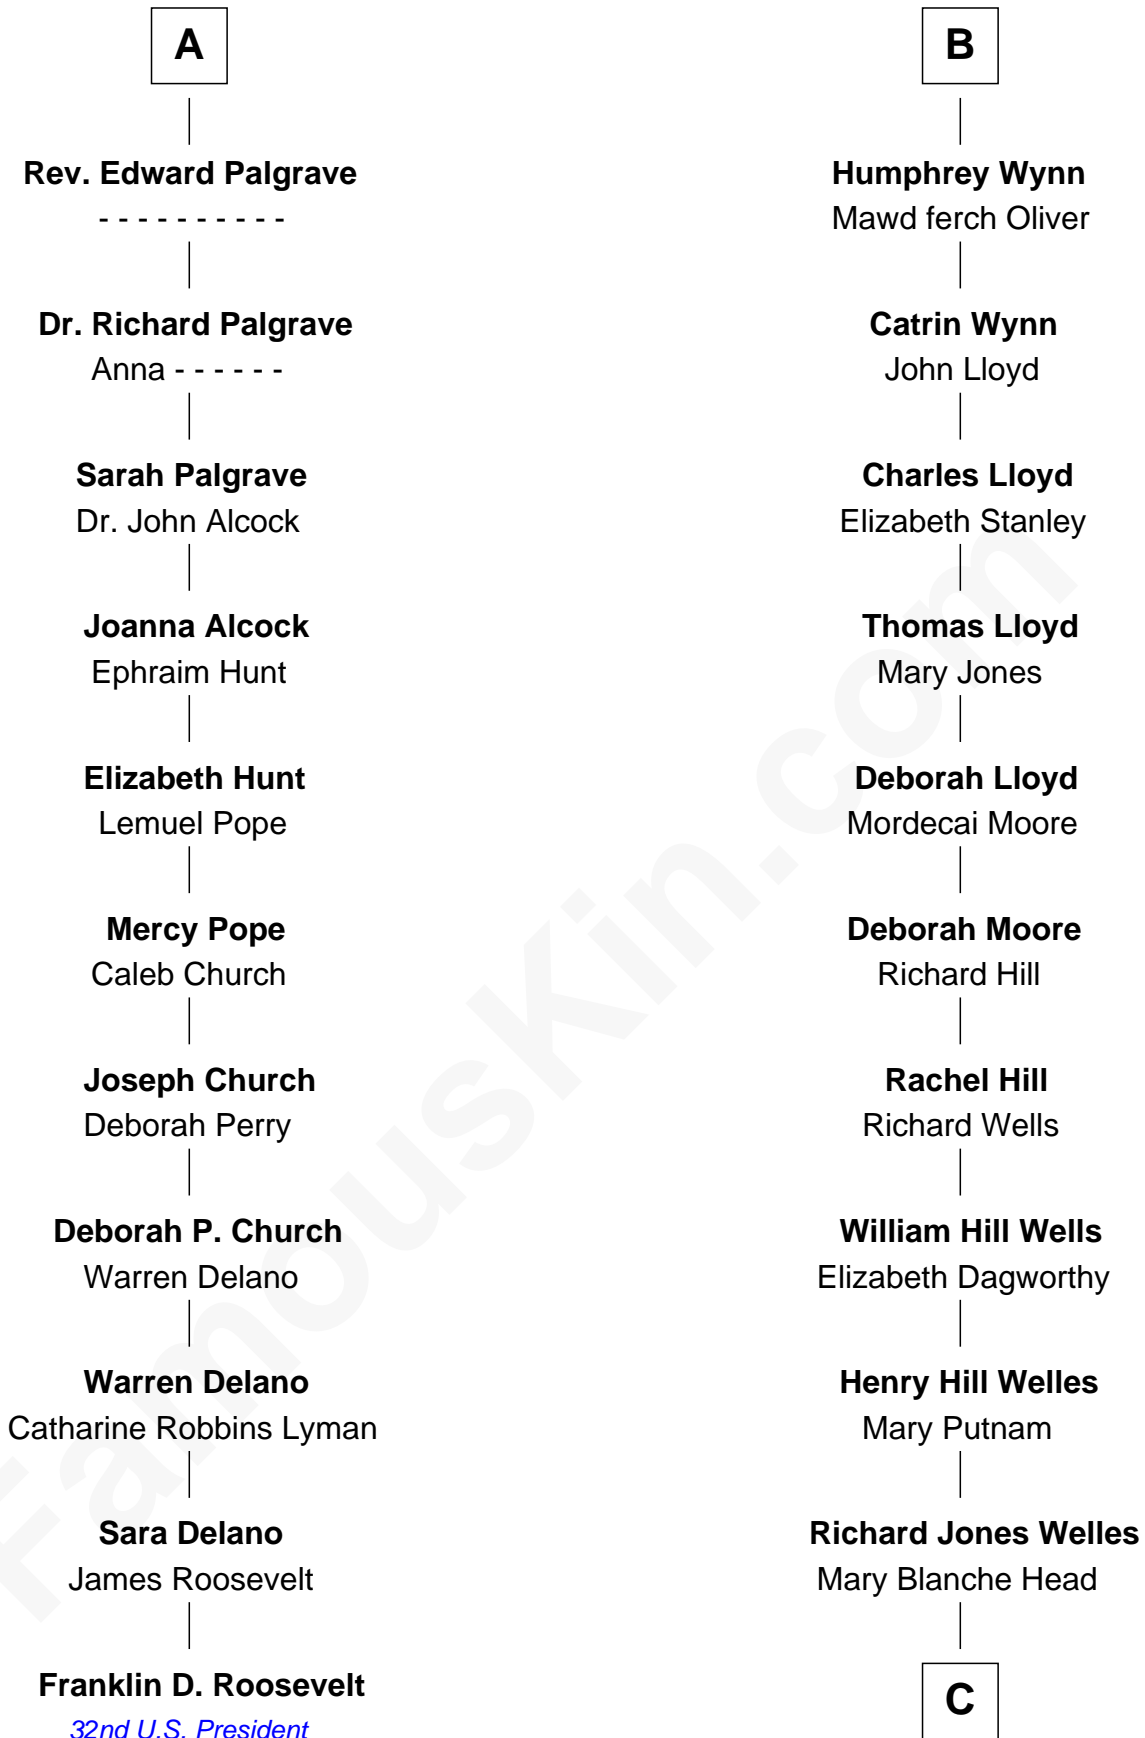

**FamousKin.com**  
**Relationship Chart of**  
**Franklin D. Roosevelt**  
*32nd U.S. President*

**17th cousin 1 time removed of**  
**Orson Welles**  
*Radio, Stage, and Movie Actor*

**C**

Richard Head Welles