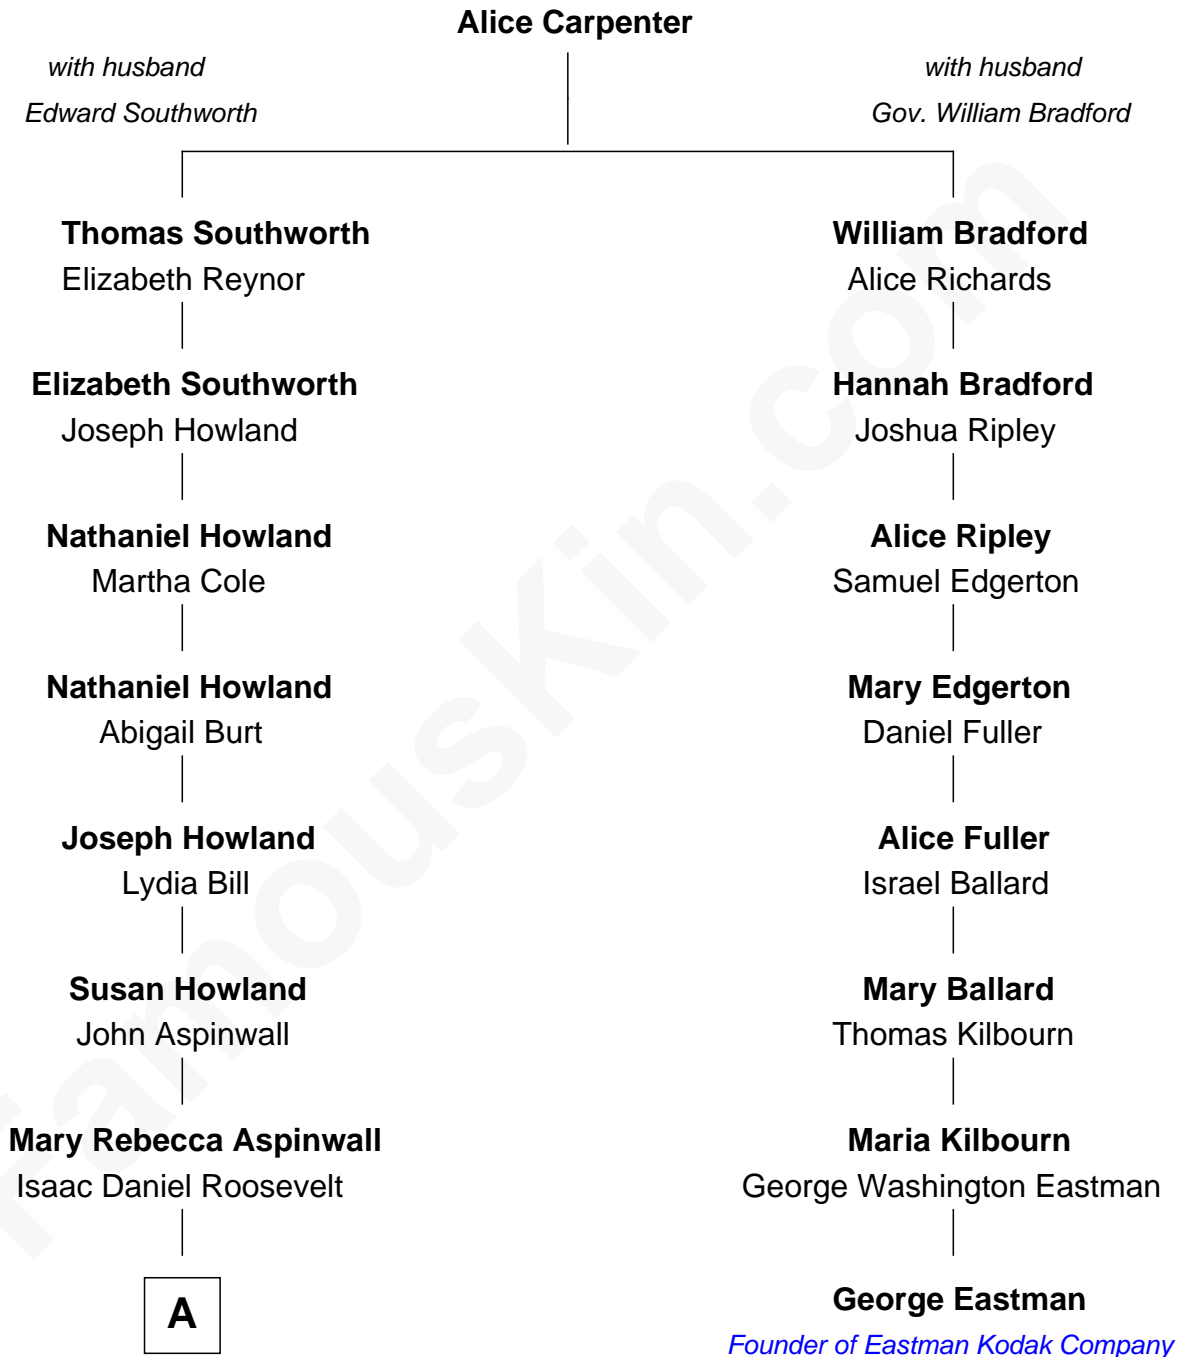

FamousKin.com
Relationship Chart of
Franklin D. Roosevelt
32nd U.S. President

7th cousin 1 time removed of

George Eastman
Founder of Eastman Kodak Company

A

James Roosevelt

Sara Delano

Franklin D. Roosevelt

32nd U.S. President

FamousKin.com