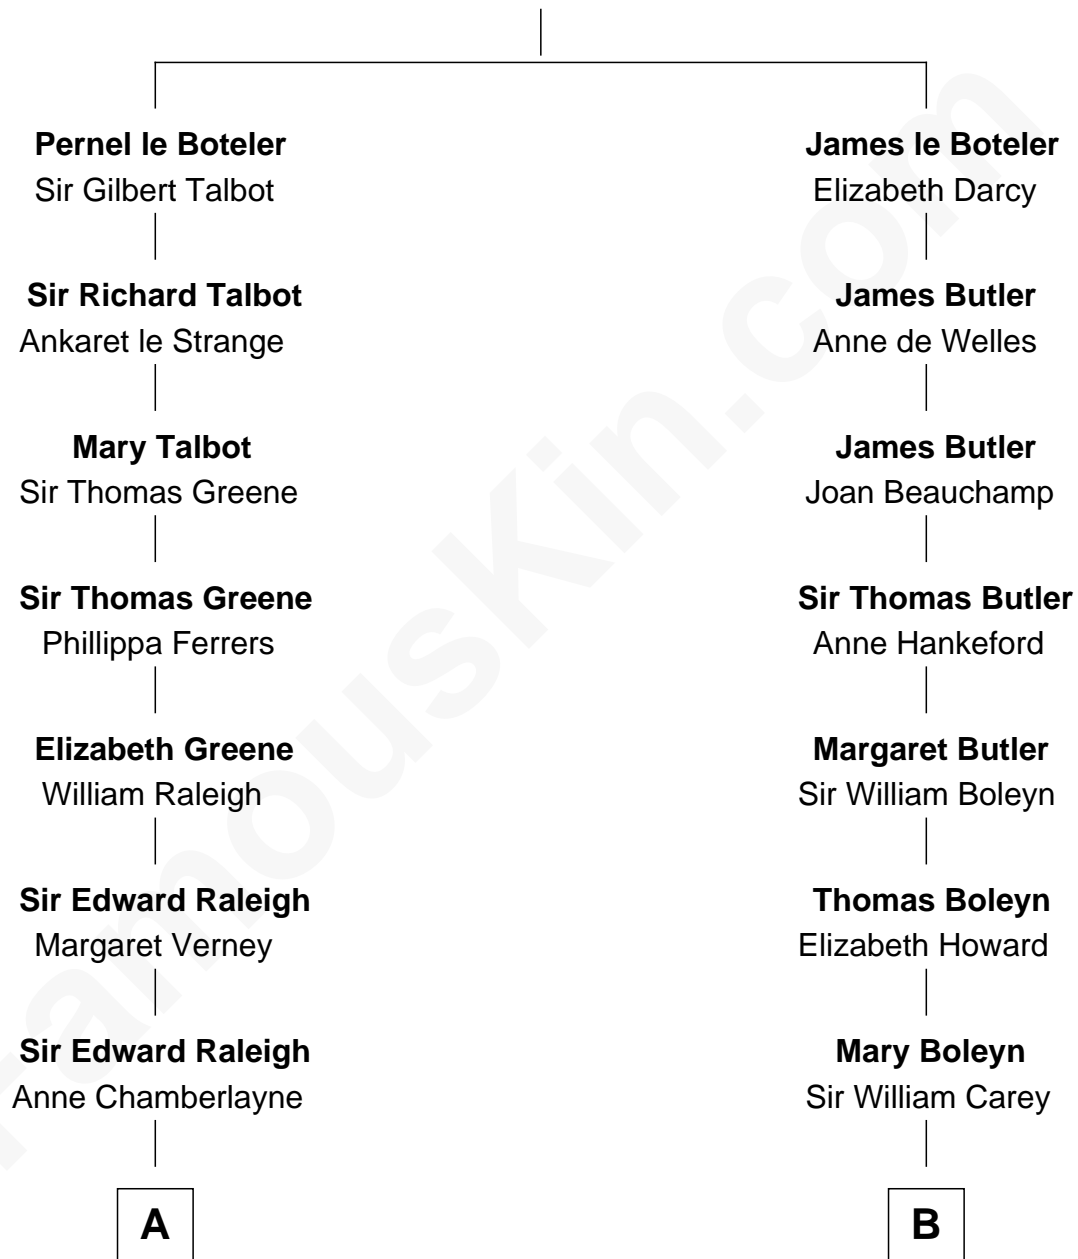

**FamousKin.com**  
**Relationship Chart of**  
**Franklin D. Roosevelt**  
*32nd U.S. President*

16th cousin 3 times removed of

**Charles Darwin**  
*Theory of Evolution*

**Sir James le Boteler**  
 Eleanor de Bohun

**C**

—  
**Catharine Robbins Lyman**

Warren Delano

—  
**Sara Delano**

James Roosevelt

—  
**Franklin D. Roosevelt**

*32nd U.S. President*

FamousKin.com