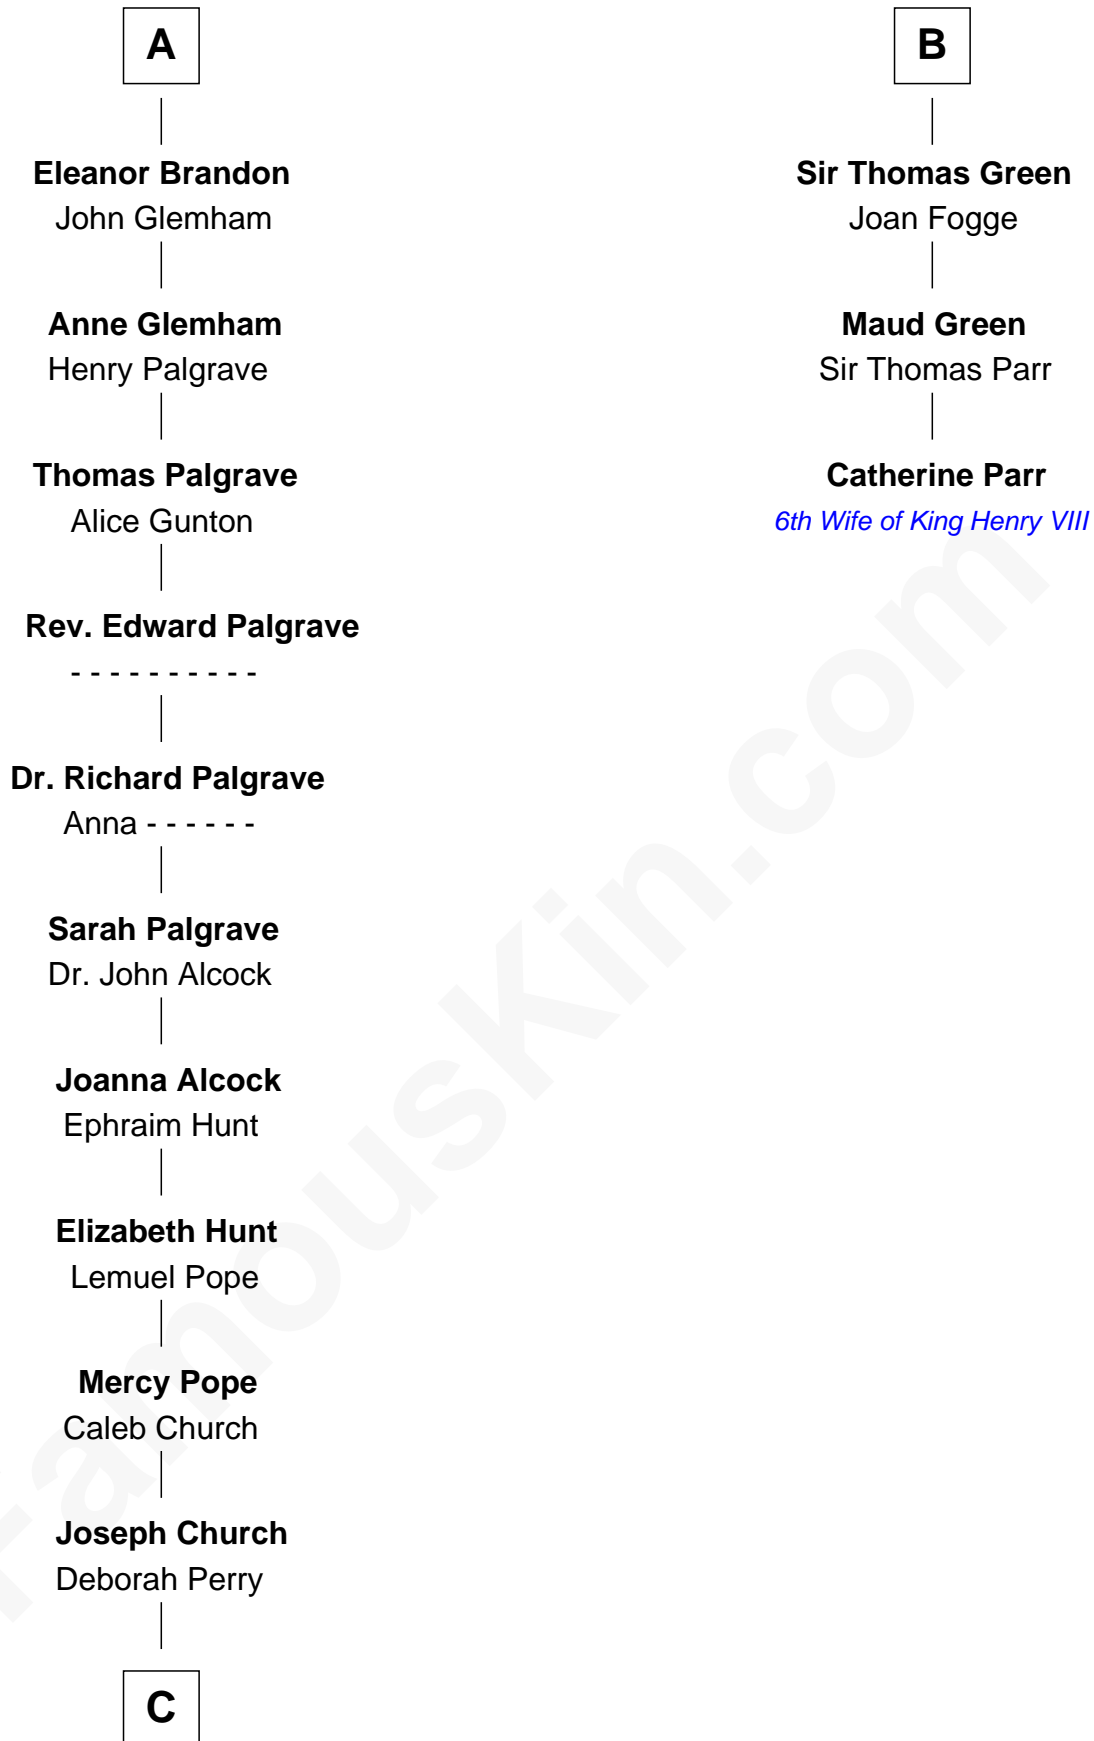

**FamousKin.com**  
**Relationship Chart of**  
**Franklin D. Roosevelt**  
*32nd U.S. President*

**9th cousin 11 times removed of**  
**Catherine Parr**  
*6th Wife of King Henry VIII*

**C**

—  
**Deborah P. Church**

Warren Delano

—  
**Warren Delano**

Catharine Robbins Lyman

—  
**Sara Delano**

James Roosevelt

—  
**Franklin D. Roosevelt**

*32nd U.S. President*

FamousKin.com