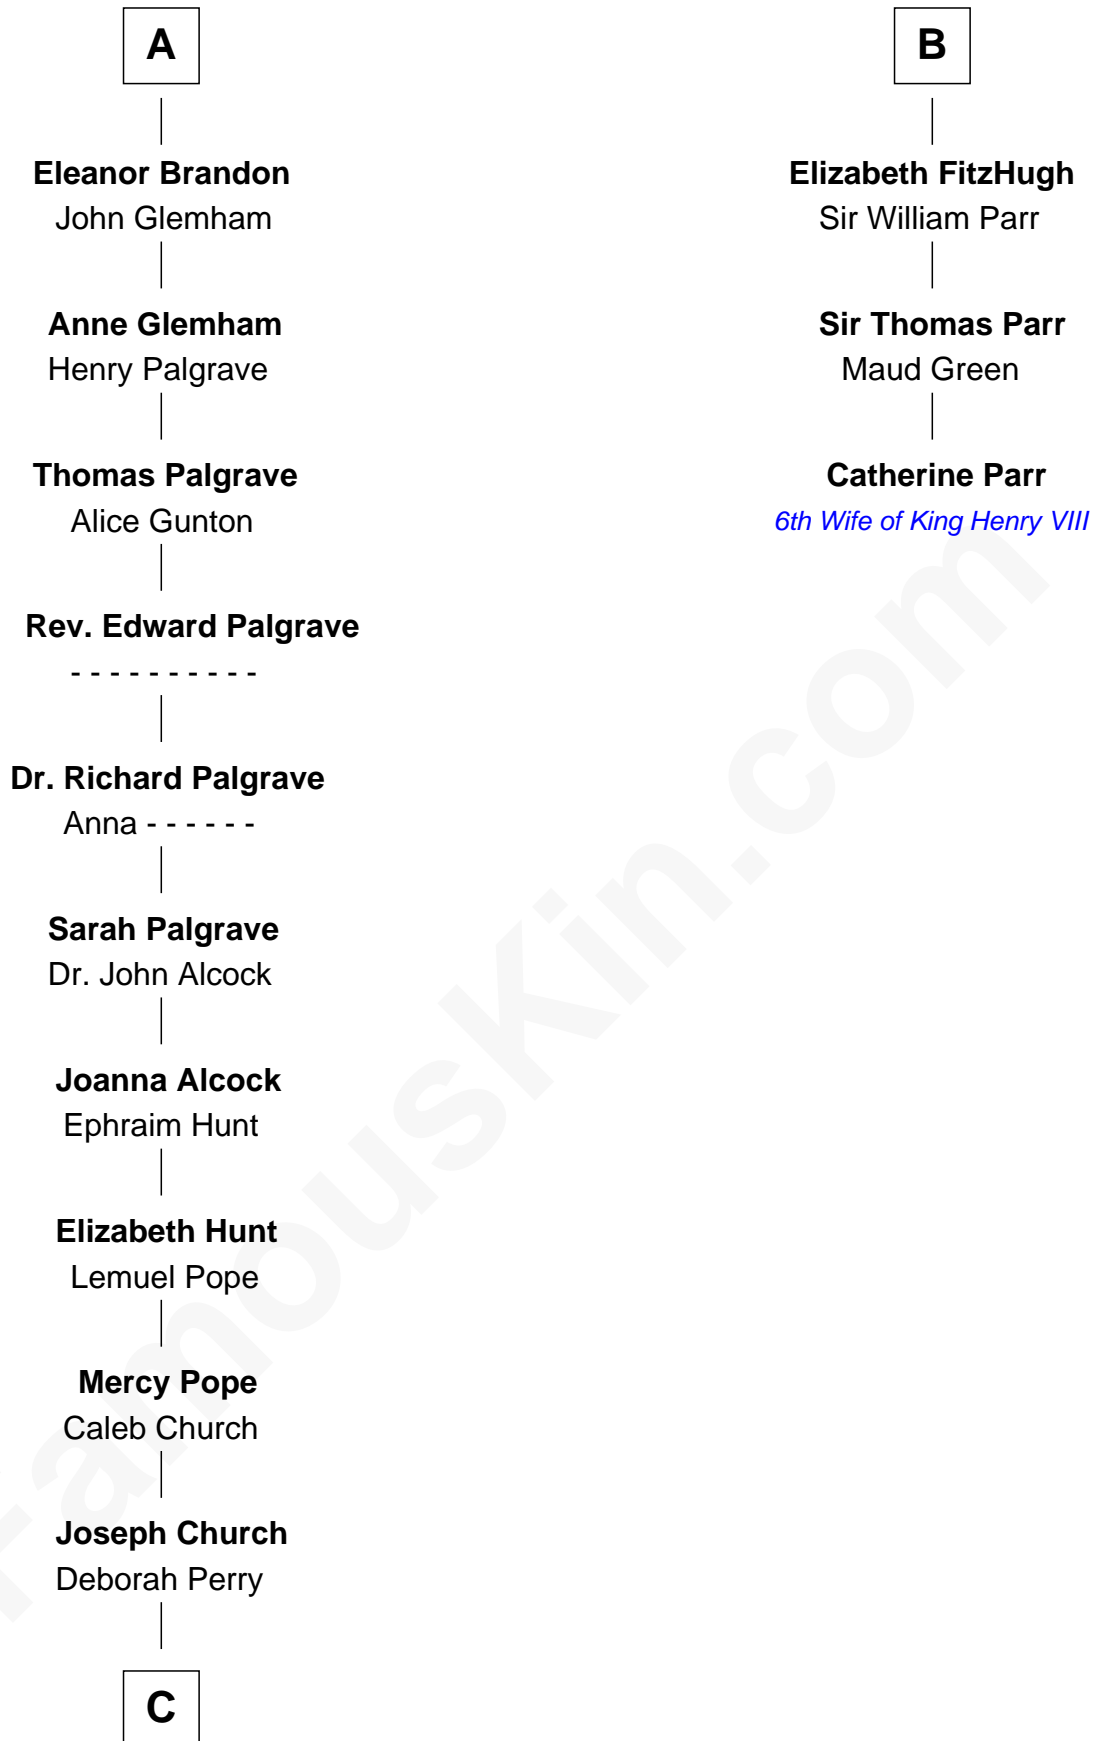

FamousKin.com
Relationship Chart of
Franklin D. Roosevelt
32nd U.S. President

9th cousin 11 times removed of
Catherine Parr
6th Wife of King Henry VIII

C

—
Deborah P. Church

Warren Delano

—
Warren Delano

Catharine Robbins Lyman

—
Sara Delano

James Roosevelt

—
Franklin D. Roosevelt

32nd U.S. President

FamousKin.com