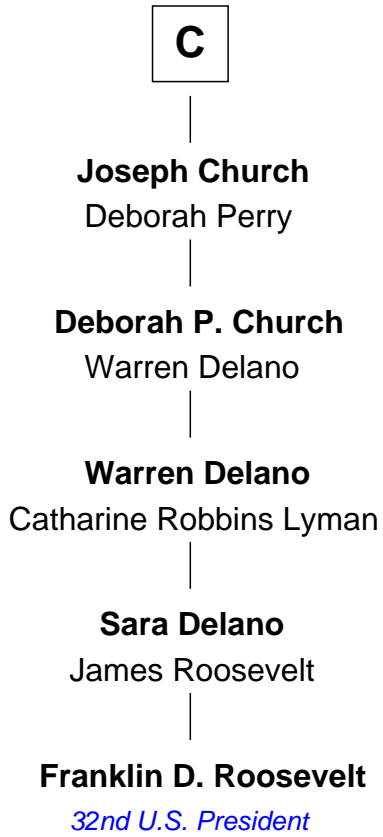

FamousKin.com
Relationship Chart of
Franklin D. Roosevelt
32nd U.S. President

9th cousin 12 times removed of
Catherine Parr
6th Wife of King Henry VIII

Sir John FitzGeoffrey
 Isabel le Bigod

Maud FitzJohn
 William de Beauchamp

Isabella de Beauchamp
 Sir Patrick de Chaworth

Maud de Chaworth
 Henry Plantagenet

Eleanor Plantagenet
 Richard Fitzalan

Sir Richard Fitzalan
 Elizabeth de Bohun

Elizabeth Fitzalan
 Sir Robert Goushill

Elizabeth Goushill
 Sir Robert Wingfield

A

Joan FitzJohn
 Thebaud le Boteler

Sir Edmund Boteler
 Joan FitzGerald

Sir James le Boteler
 Eleanor de Bohun

Pernel le Boteler
 Sir Gilbert Talbot

Sir Richard Talbot
 Ankaret le Strange

Mary Talbot
 Sir Thomas Greene

Sir Thomas Greene
 Marine Bellers

B

FamousKin.com