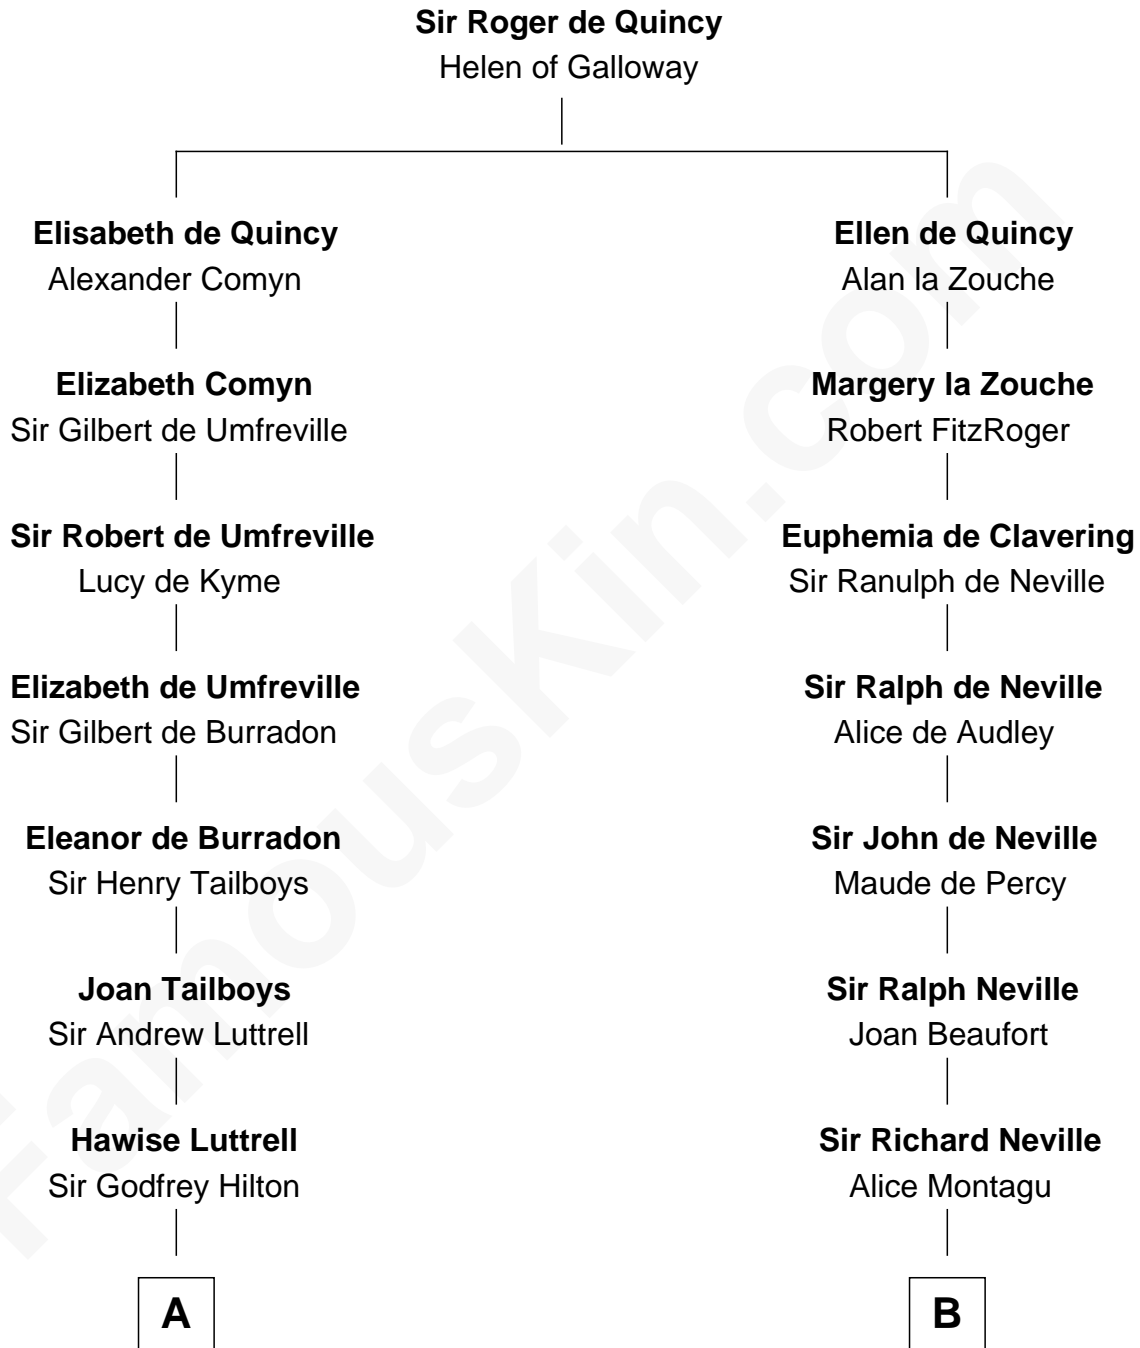

FamousKin.com
Relationship Chart of
Franklin D. Roosevelt
32nd U.S. President

10th cousin 11 times removed of
Catherine Parr
6th Wife of King Henry VIII

C

Edward Hutchinson Robbins

Elizabeth Murray

Anne Jean Robbins

Judge Joseph Lyman

Catharine Robbins Lyman

Warren Delano

Sara Delano

James Roosevelt

Franklin D. Roosevelt

32nd U.S. President

FamousKin.com