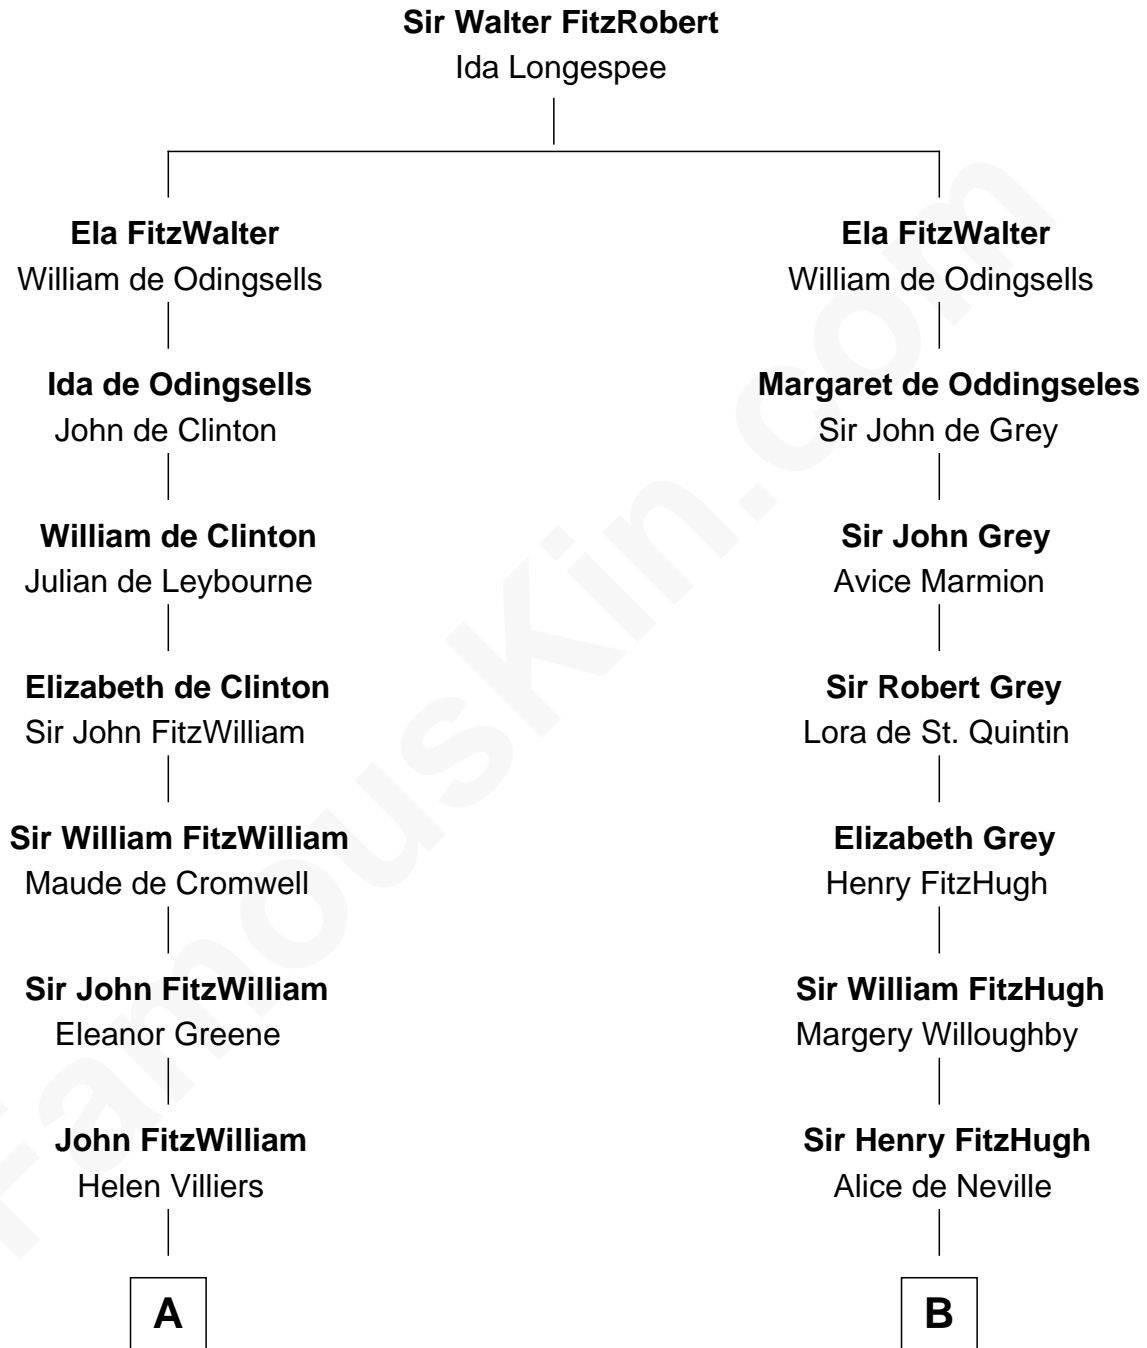

FamousKin.com
Relationship Chart of
Franklin D. Roosevelt
32nd U.S. President

9th cousin 11 times removed of

Catherine Parr
6th Wife of King Henry VIII

C

John Aspinwall

Susan Howland

Mary Rebecca Aspinwall

Isaac Daniel Roosevelt

James Roosevelt

Sara Delano

Franklin D. Roosevelt

32nd U.S. President

FamousKin.com