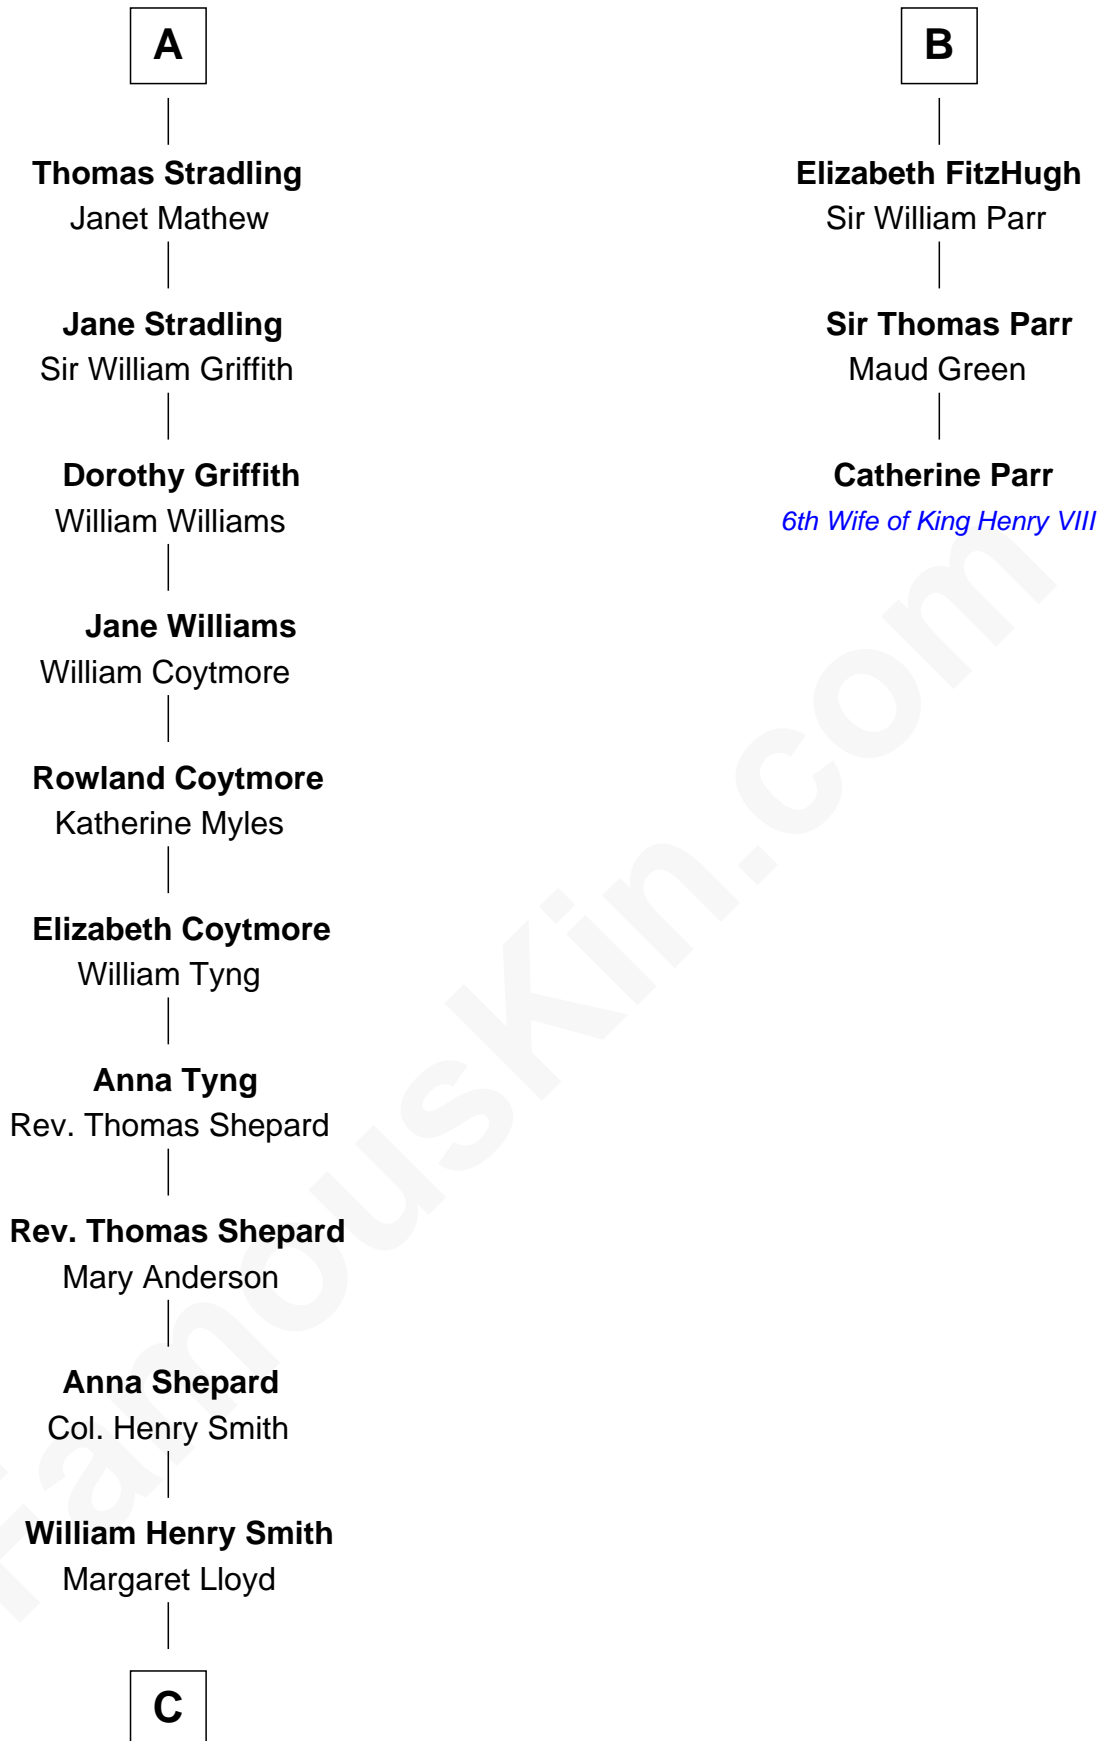

**FamousKin.com**  
**Relationship Chart of**  
**Franklin D. Roosevelt**  
*32nd U.S. President*

9th cousin 12 times removed of  
**Catherine Parr**  
*6th Wife of King Henry VIII*

FamousKin.com