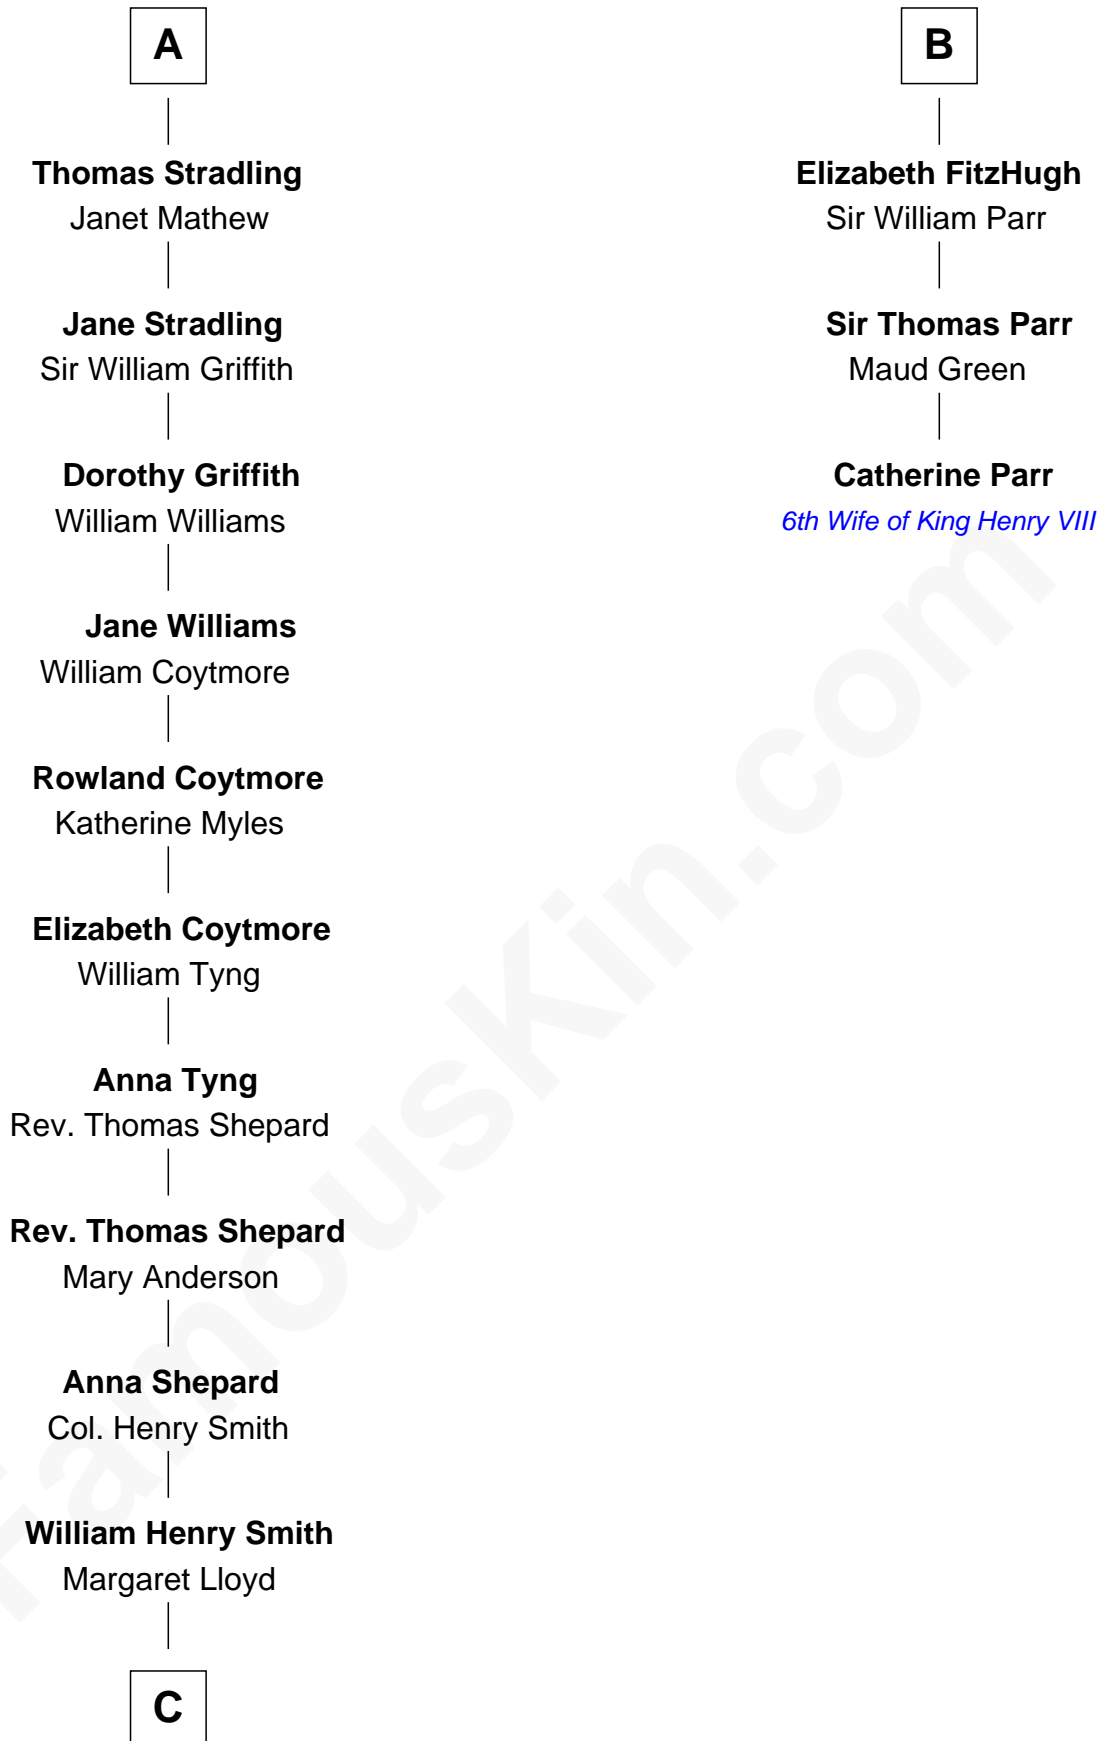

FamousKin.com
Relationship Chart of
Franklin D. Roosevelt
32nd U.S. President

9th cousin 12 times removed of
Catherine Parr
6th Wife of King Henry VIII

C

—
Rebecca Smith

John Aspinwall

—
John Aspinwall

Susan Howland

—
Mary Rebecca Aspinwall

Isaac Daniel Roosevelt

—
James Roosevelt

Sara Delano

—
Franklin D. Roosevelt

32nd U.S. President

FamousKin.com