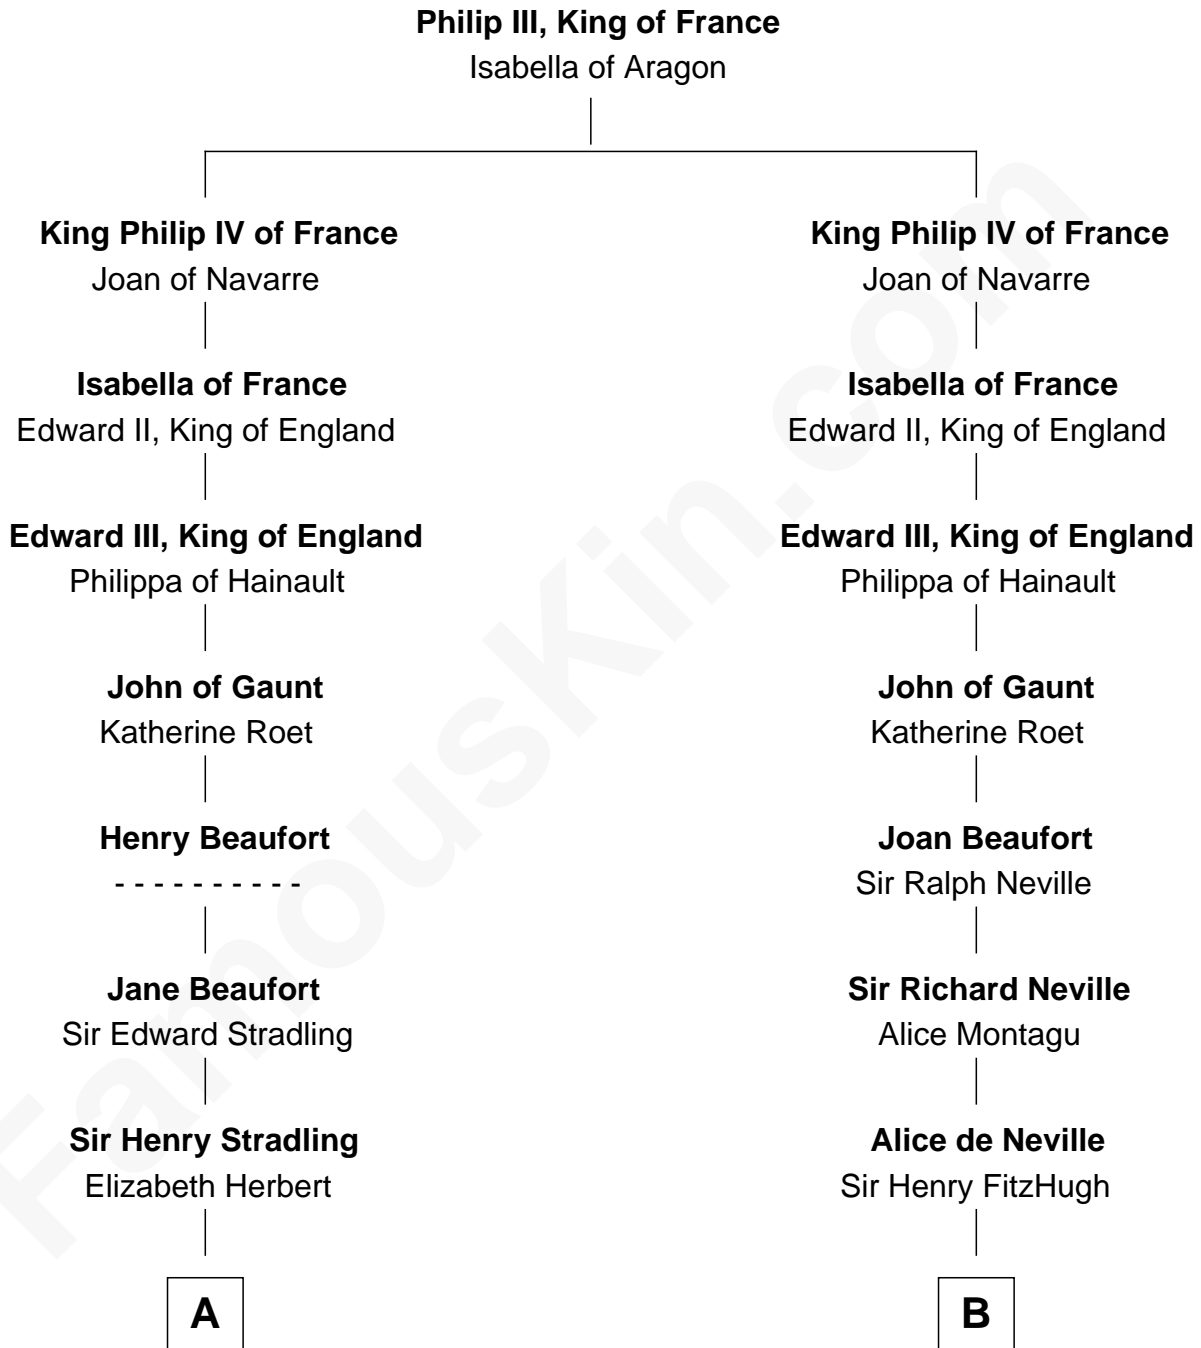

FamousKin.com
Relationship Chart of
Franklin D. Roosevelt
32nd U.S. President

9th cousin 12 times removed of
Catherine Parr
6th Wife of King Henry VIII

C

—
Rebecca Smith

John Aspinwall

—
John Aspinwall

Susan Howland

—
Mary Rebecca Aspinwall

Isaac Daniel Roosevelt

—
James Roosevelt

Sara Delano

—
Franklin D. Roosevelt

32nd U.S. President

FamousKin.com