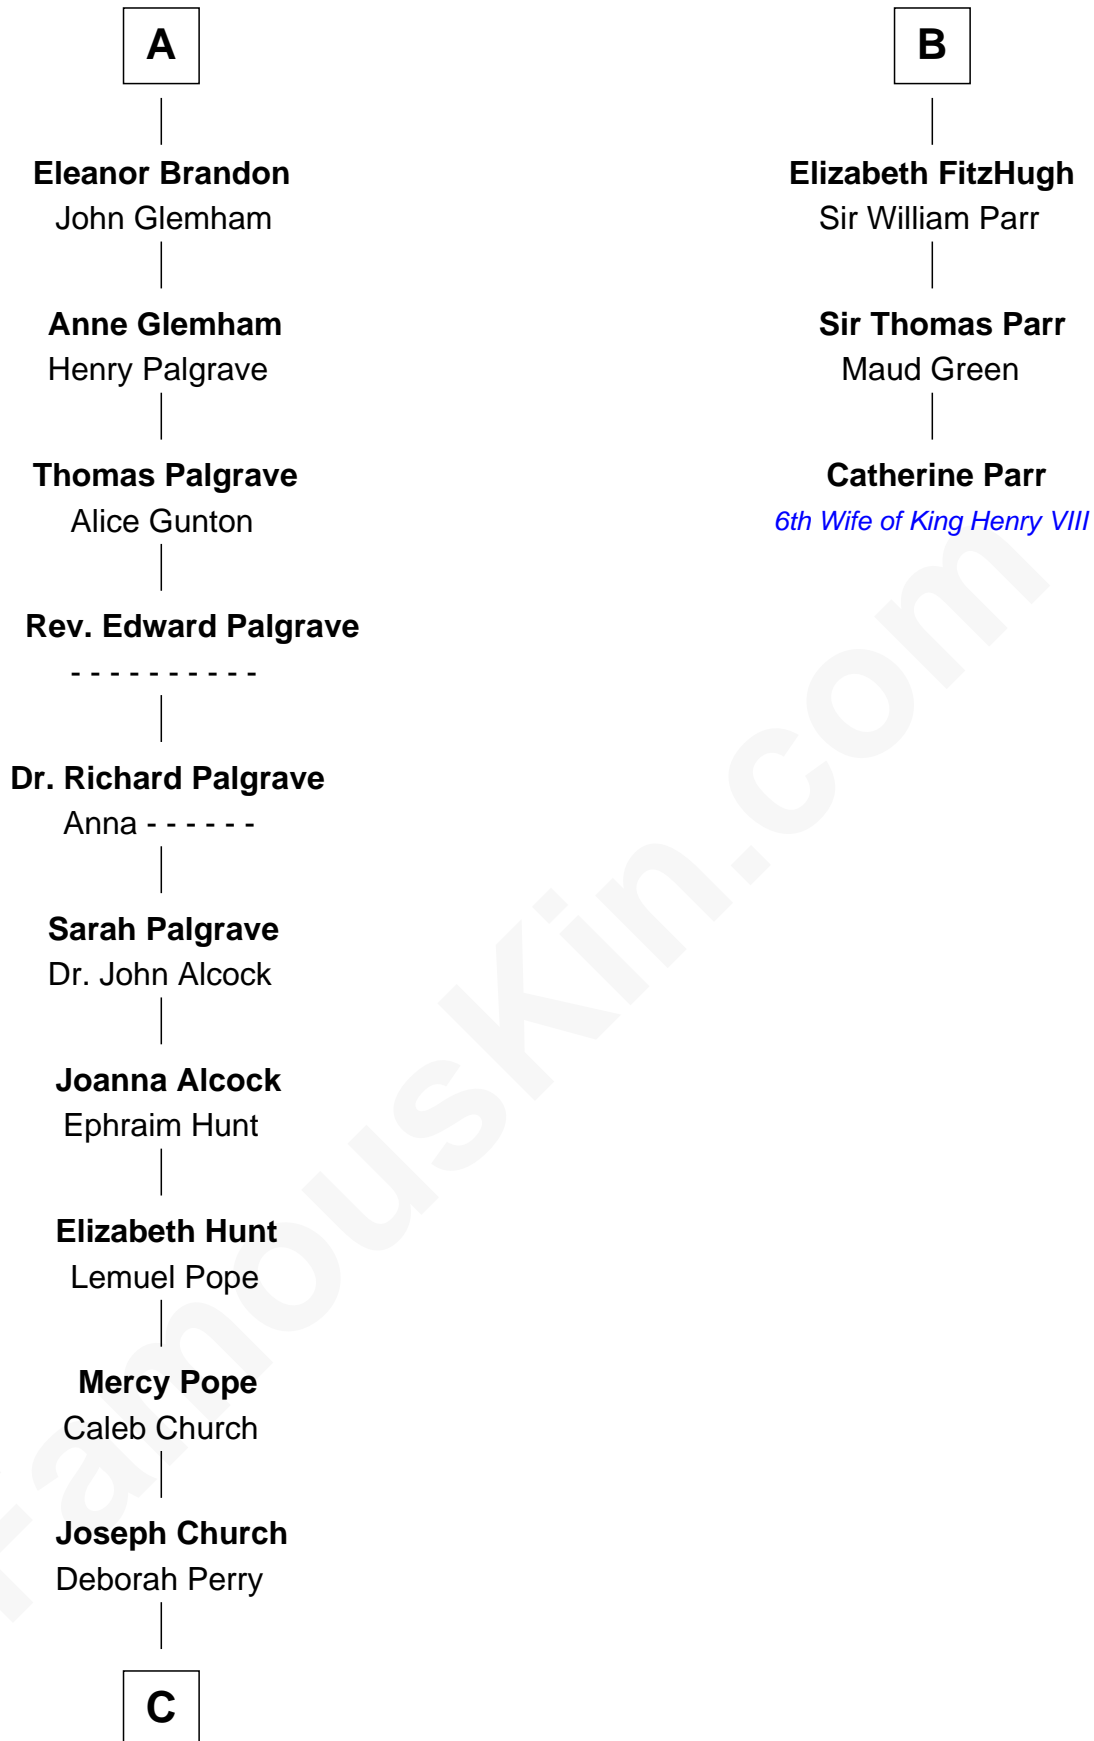

FamousKin.com
Relationship Chart of
Franklin D. Roosevelt
32nd U.S. President

9th cousin 11 times removed of
Catherine Parr
6th Wife of King Henry VIII

Ferdinand III, King of Castile
 Joanna of Ponthieu