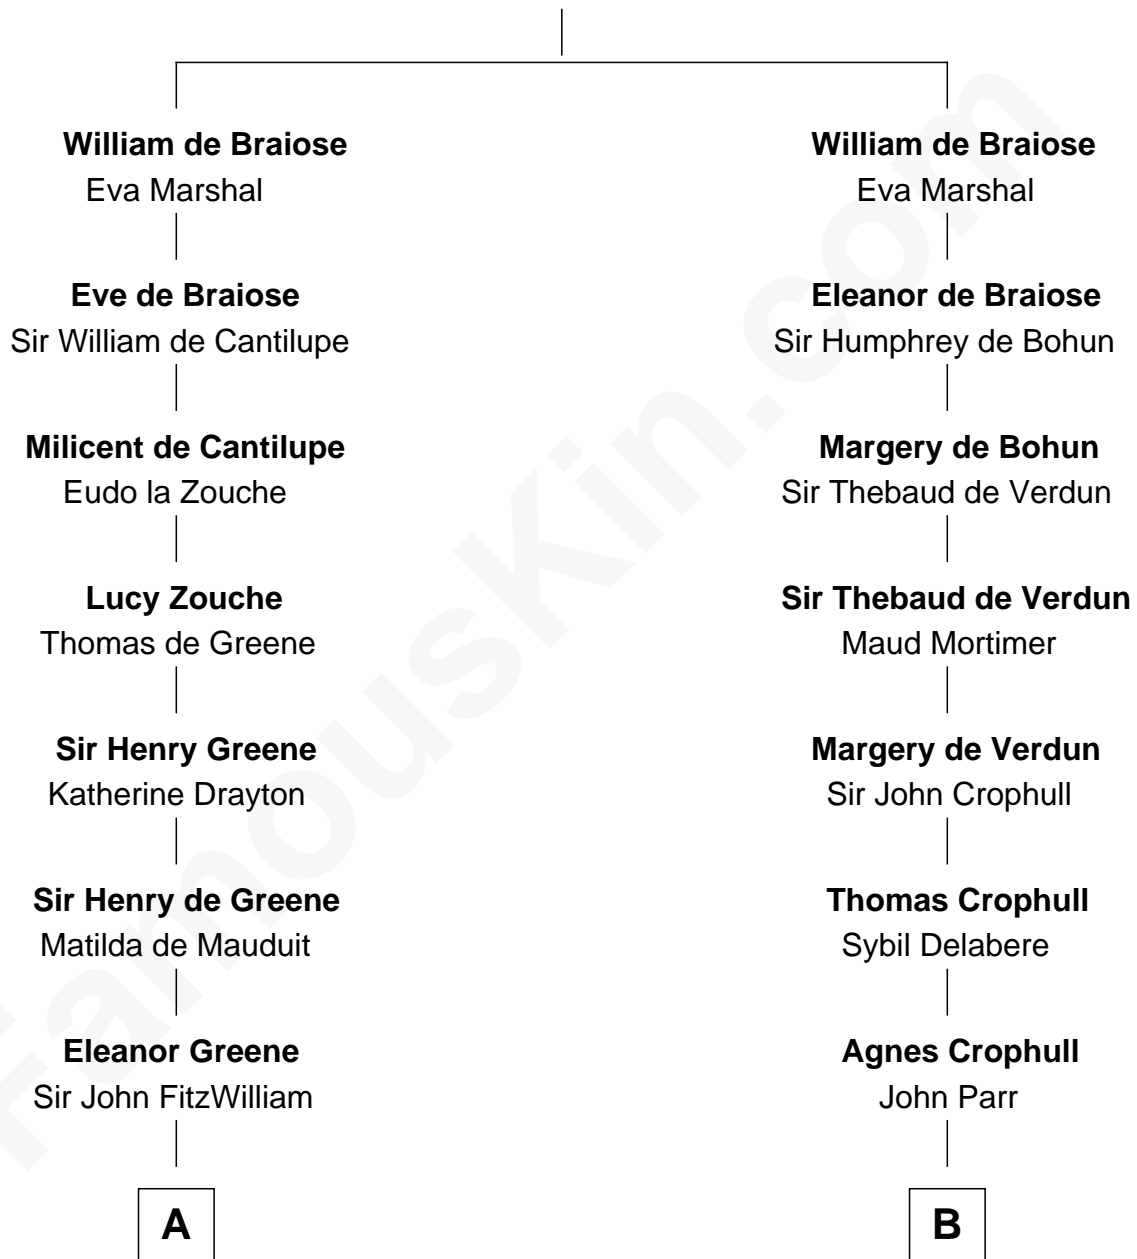

**FamousKin.com**  
**Relationship Chart of**  
**Franklin D. Roosevelt**  
*32nd U.S. President*

10th cousin 11 times removed of  
**Catherine Parr**  
*6th Wife of King Henry VIII*

**Reginald de Braiose**

**C**

—  
**Rebecca Smith**

John Aspinwall

—  
**John Aspinwall**

Susan Howland

—  
**Mary Rebecca Aspinwall**

Isaac Daniel Roosevelt

—  
**James Roosevelt**

Sara Delano

—  
**Franklin D. Roosevelt**

*32nd U.S. President*

FamousKin.com