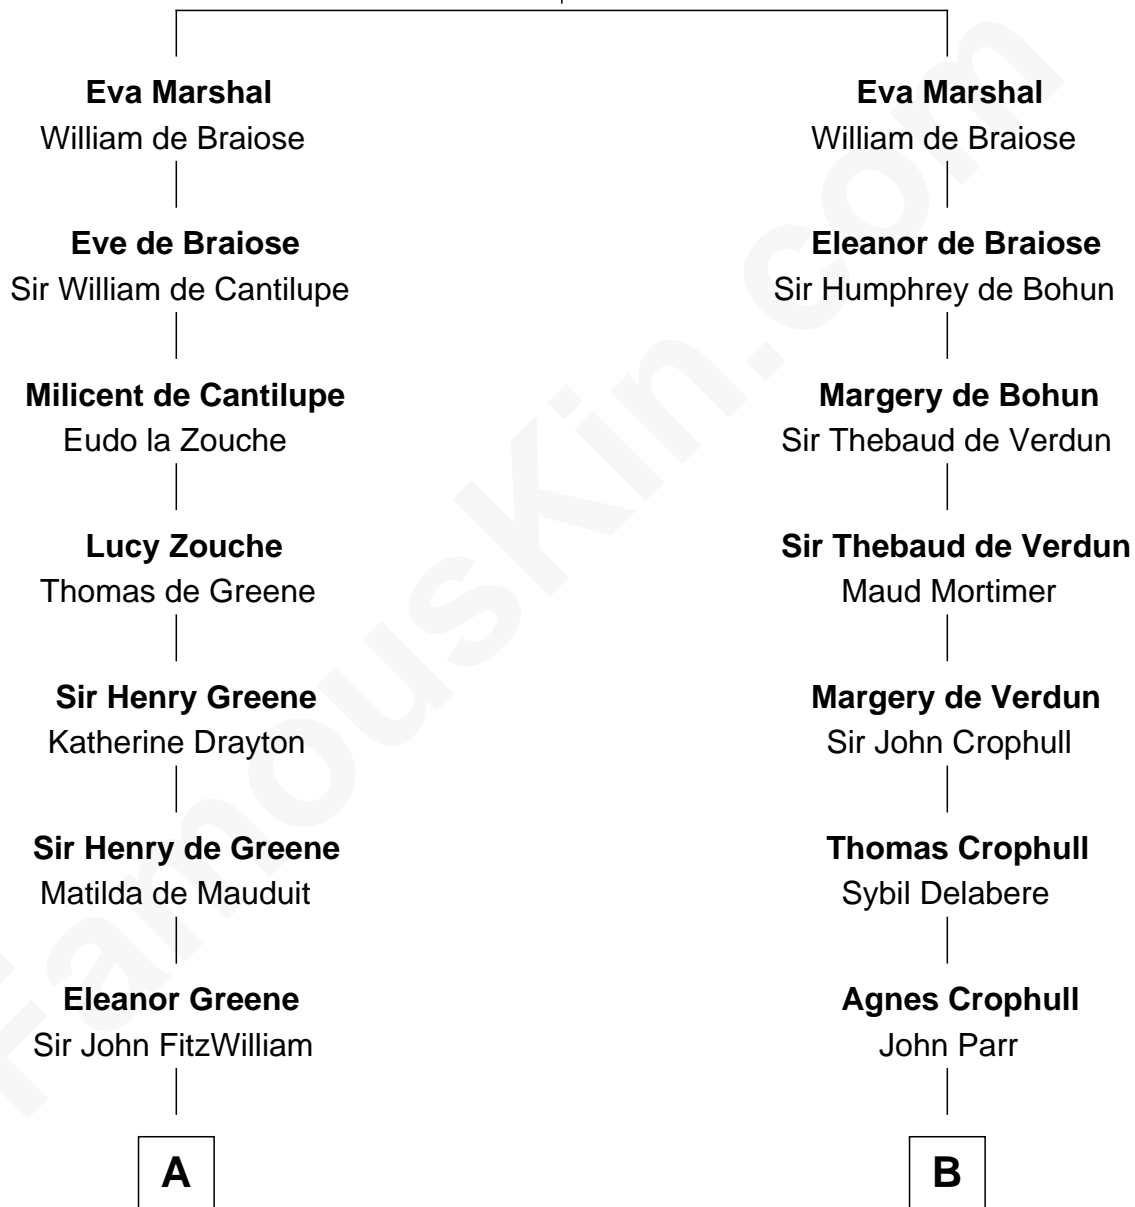

FamousKin.com
Relationship Chart of
Franklin D. Roosevelt
32nd U.S. President

10th cousin 11 times removed of
Catherine Parr
6th Wife of King Henry VIII

Sir William Marshal
 Isabel de Clare

C

—
Rebecca Smith

John Aspinwall

—
John Aspinwall

Susan Howland

—
Mary Rebecca Aspinwall

Isaac Daniel Roosevelt

—
James Roosevelt

Sara Delano

—
Franklin D. Roosevelt

32nd U.S. President

FamousKin.com