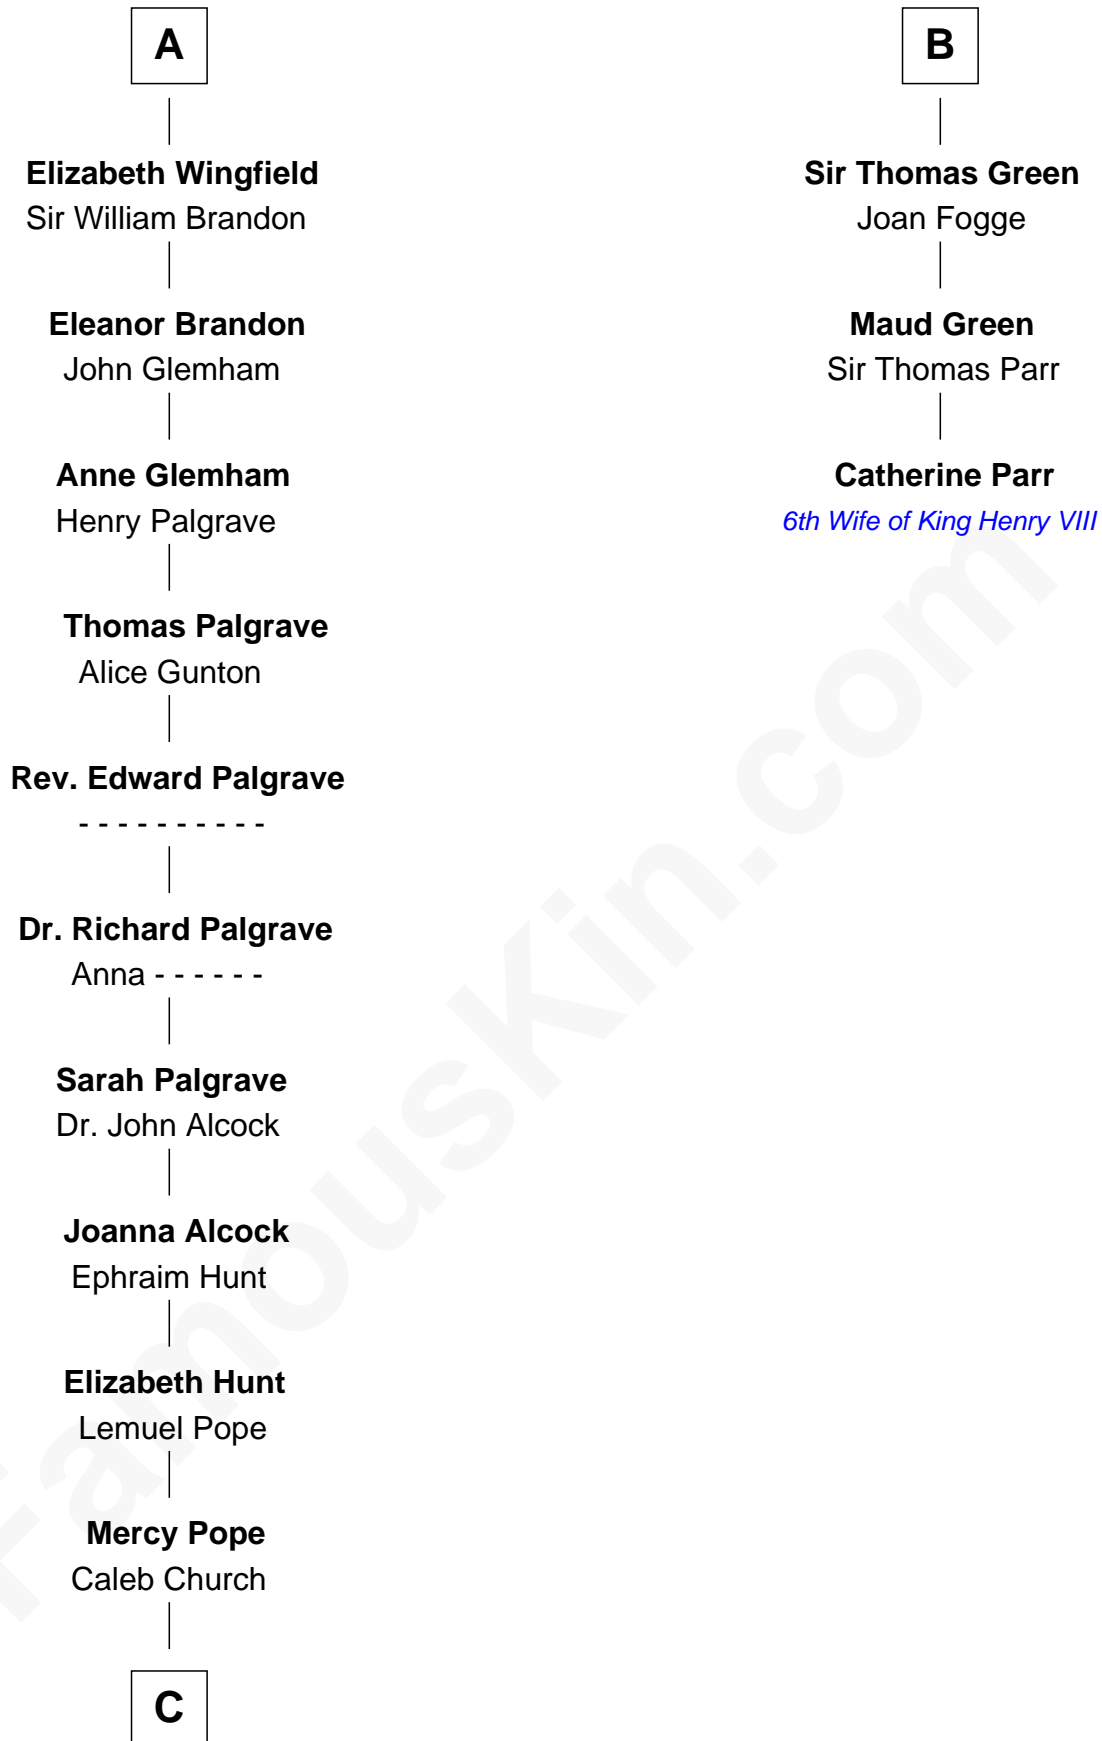

FamousKin.com
Relationship Chart of
Franklin D. Roosevelt
32nd U.S. President

9th cousin 12 times removed of
Catherine Parr
6th Wife of King Henry VIII

FamousKin.com